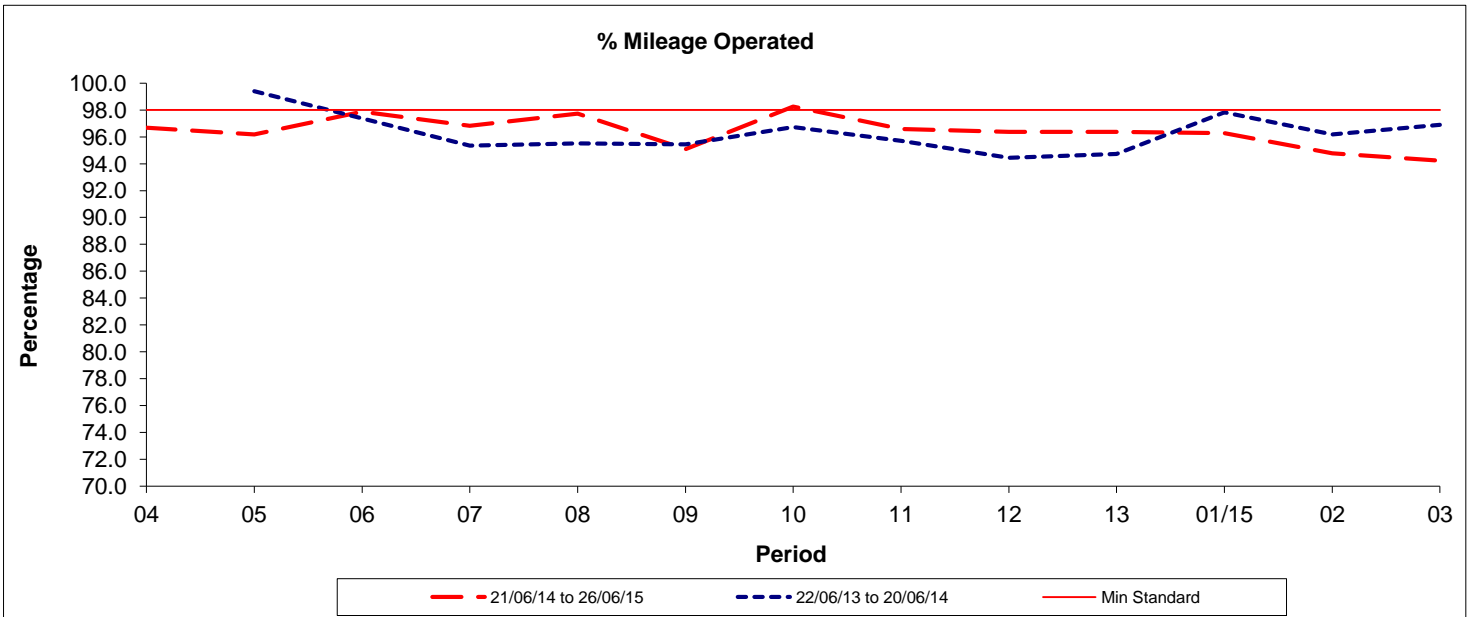

Reliability Performance (Low Frequency)

Date Range / Period	04	05	06	07	08	09	10	11	12	13	01/15	02	03
21/06/14 to 26/06/15	76.9	76.6	80.2	77.2	80.1	73.7	82.8	80.4	79.5	76.8	76.4	70.9	71.3
22/06/13 to 20/06/14	81.8	89.1	81.7	74.5	76.1	73.6	77.9	74.6	69.5	70.4	80.5	74.6	76.1
Min Standard	78.0	78.0	78.0	78.0	78.0	78.0	78.0	78.0	78.0	78.0	78.0	78.0	78.0

On Time figures are based on four weeks data

Mileage Performance

Date Range / Period	04	05	06	07	08	09	10	11	12	13	01/15	02	03
21/06/14 to 26/06/15	96.69	96.19	97.87	96.83	97.74	95.09	98.26	96.59	96.37	96.37	96.29	94.78	94.22
22/06/13 to 20/06/14		99.40	97.37	95.36	95.52	95.44	96.74	95.70	94.45	94.74	97.82	96.19	96.90
Min Standard	98.00	98.00	98.00	98.00	98.00	98.00	98.00	98.00	98.00	98.00	98.00	98.00	98.00

Mileage figures are based on four weeks data