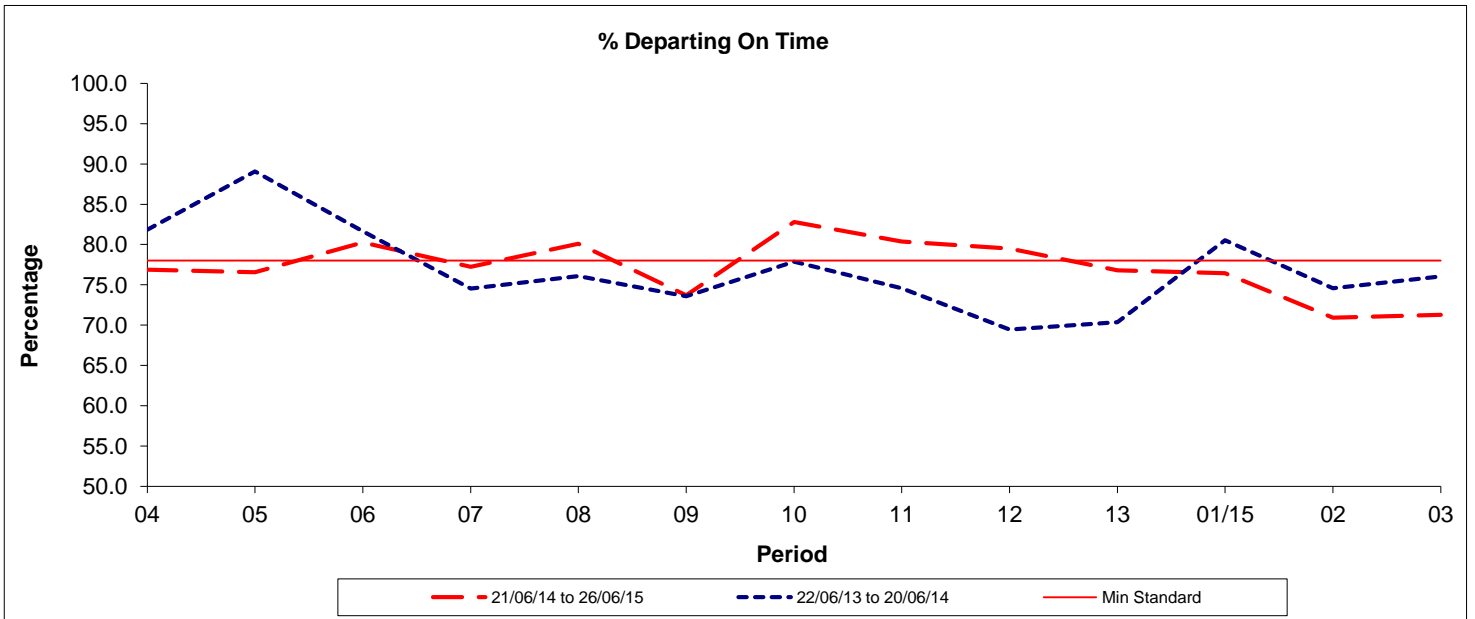

Reliability Performance (Low Frequency)

Date Range / Period	04	05	06	07	08	09	10	11	12	13	01/15	02	03
21/06/14 to 26/06/15	76.9	76.6	80.2	77.2	80.1	73.7	82.8	80.4	79.5	76.8	76.4	70.9	71.3
22/06/13 to 20/06/14	81.8	89.1	81.7	74.5	76.1	73.6	77.9	74.6	69.5	70.4	80.5	74.6	76.1
Min Standard	78.0	78.0	78.0	78.0	78.0	78.0	78.0	78.0	78.0	78.0	78.0	78.0	78.0

On Time figures are based on four weeks data

Mileage Performance

Date Range / Period	04	05	06	07	08	09	10	11	12	13	01/15	02	03
21/06/14 to 26/06/15	96.69	96.19	97.87	96.83	97.74	95.09	98.26	96.59	96.37	96.37	96.29	94.78	94.22
22/06/13 to 20/06/14		99.40	97.37	95.36	95.52	95.44	96.74	95.70	94.45	94.74	97.82	96.19	96.90
Min Standard	98.00	98.00	98.00	98.00	98.00	98.00	98.00	98.00	98.00	98.00	98.00	98.00	98.00

Mileage figures are based on four weeks data