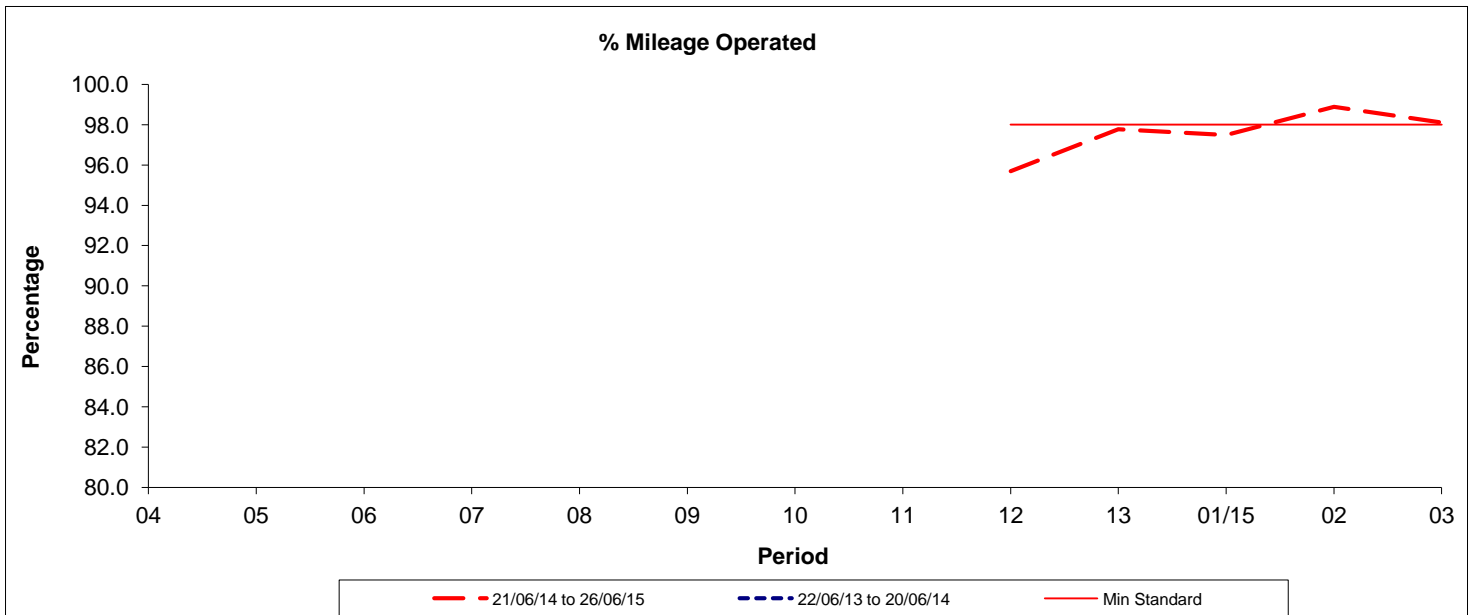

Reliability Performance (High Frequency)

Date Range / Period	04	05	06	07	08	09	10	11	12	13	01/15	02	03
21/06/14 to 26/06/15									1.19	0.96	0.92	0.83	0.93
22/06/13 to 20/06/14													
Min Standard									1.10	1.10	1.10	1.10	1.10

The Excess Waiting Time figures are based on four weeks data

Mileage Performance

Date Range / Period	04	05	06	07	08	09	10	11	12	13	01/15	02	03
21/06/14 to 26/06/15									95.69	97.77	97.49	98.88	98.11
22/06/13 to 20/06/14													
Min Standard									98.00	98.00	98.00	98.00	98.00

Mileage figures are based on four weeks data