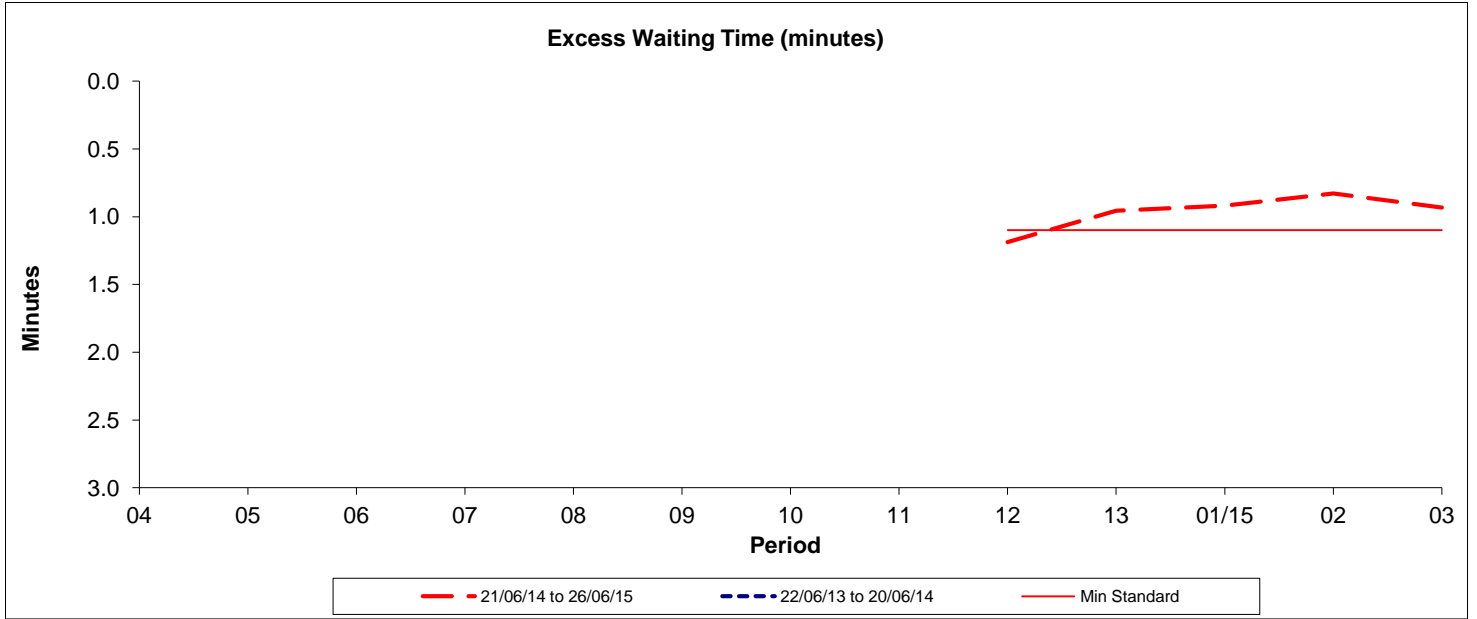

Reliability Performance (High Frequency)

Date Range / Period	04	05	06	07	08	09	10	11	12	13	01/15	02	03
21/06/14 to 26/06/15									1.19	0.96	0.92	0.83	0.93
22/06/13 to 20/06/14													
Min Standard									1.10	1.10	1.10	1.10	1.10

The Excess Waiting Time figures are based on four weeks data

Mileage Performance

Date Range / Period	04	05	06	07	08	09	10	11	12	13	01/15	02	03
21/06/14 to 26/06/15									95.69	97.77	97.49	98.88	98.11
22/06/13 to 20/06/14													
Min Standard									98.00	98.00	98.00	98.00	98.00

Mileage figures are based on four weeks data