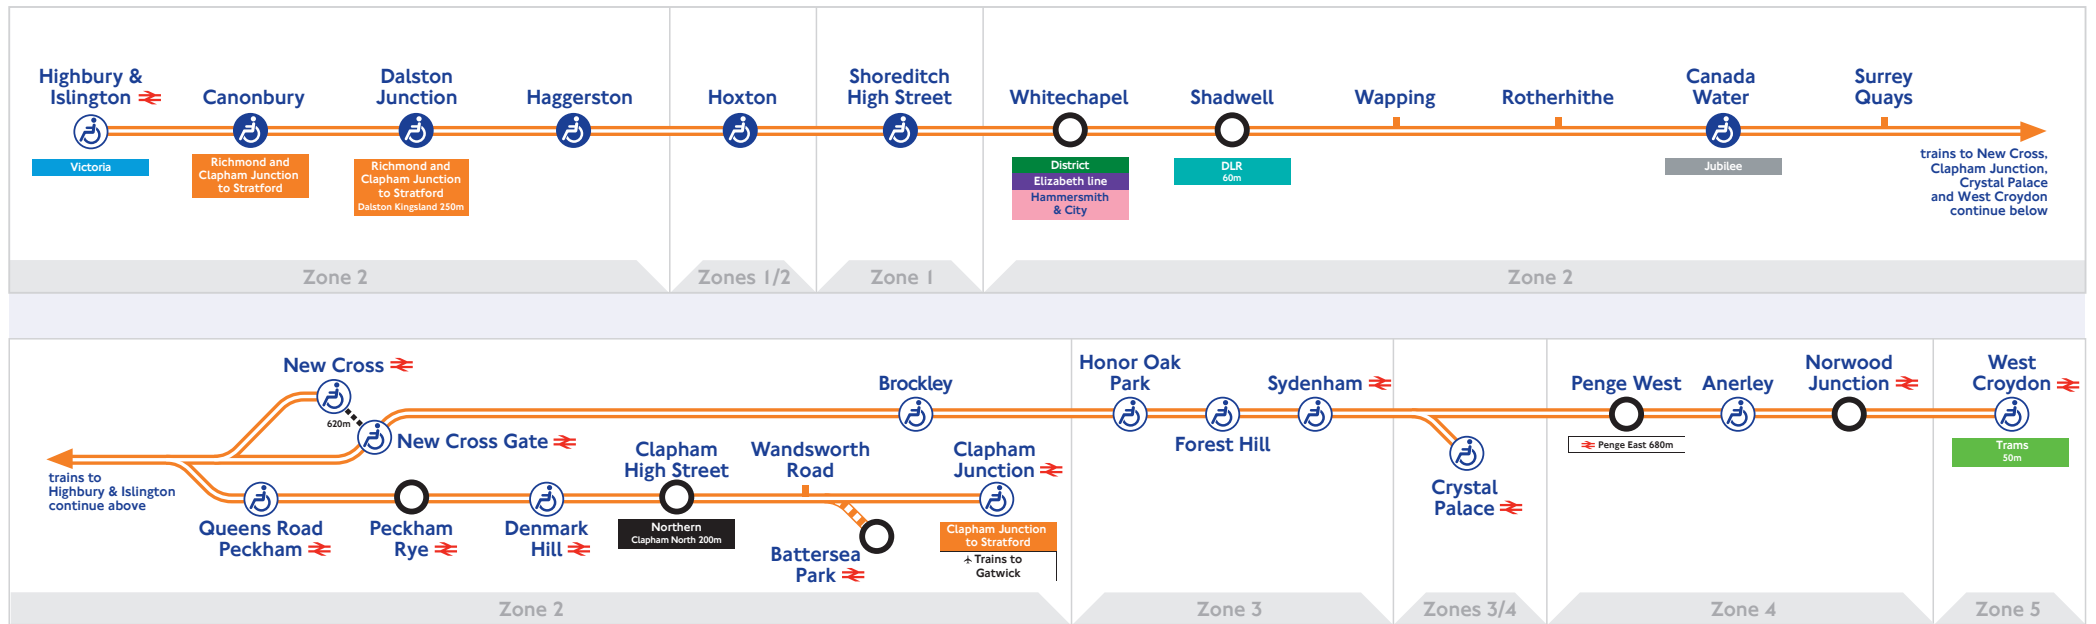

Highbury & Islington to New Cross, Clapham Junction, Crystal Palace and West Croydon route

Key to symbols

- Interchange stations
- Step-free access from street to train
- Step-free access from street to platform
- National Rail
- Airport
- Very limited service