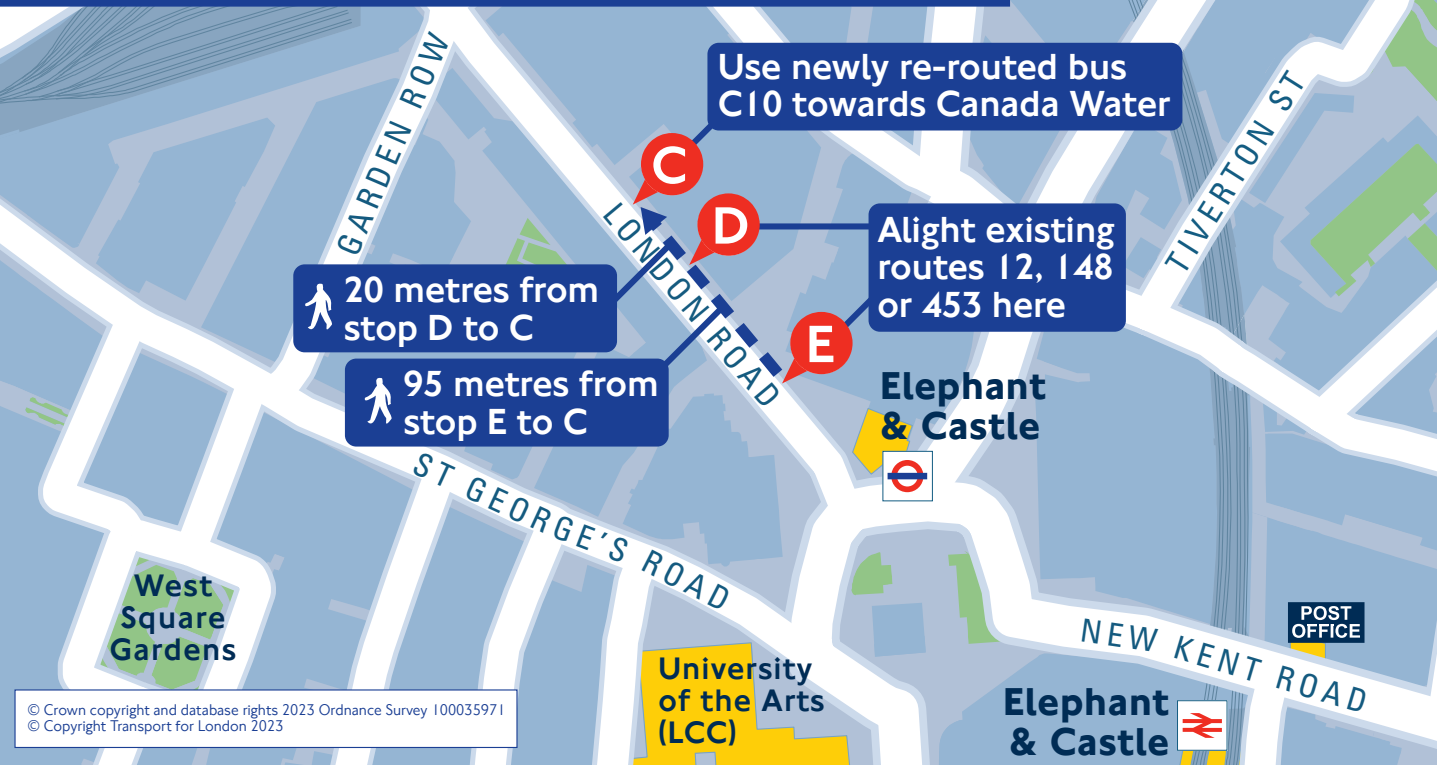

Changing southbound buses at Elephant & Castle

Use newly re-routed bus C10 towards Canada Water

Alight existing routes 12, 148 or 453 here

20 metres from stop D to C

95 metres from stop E to C