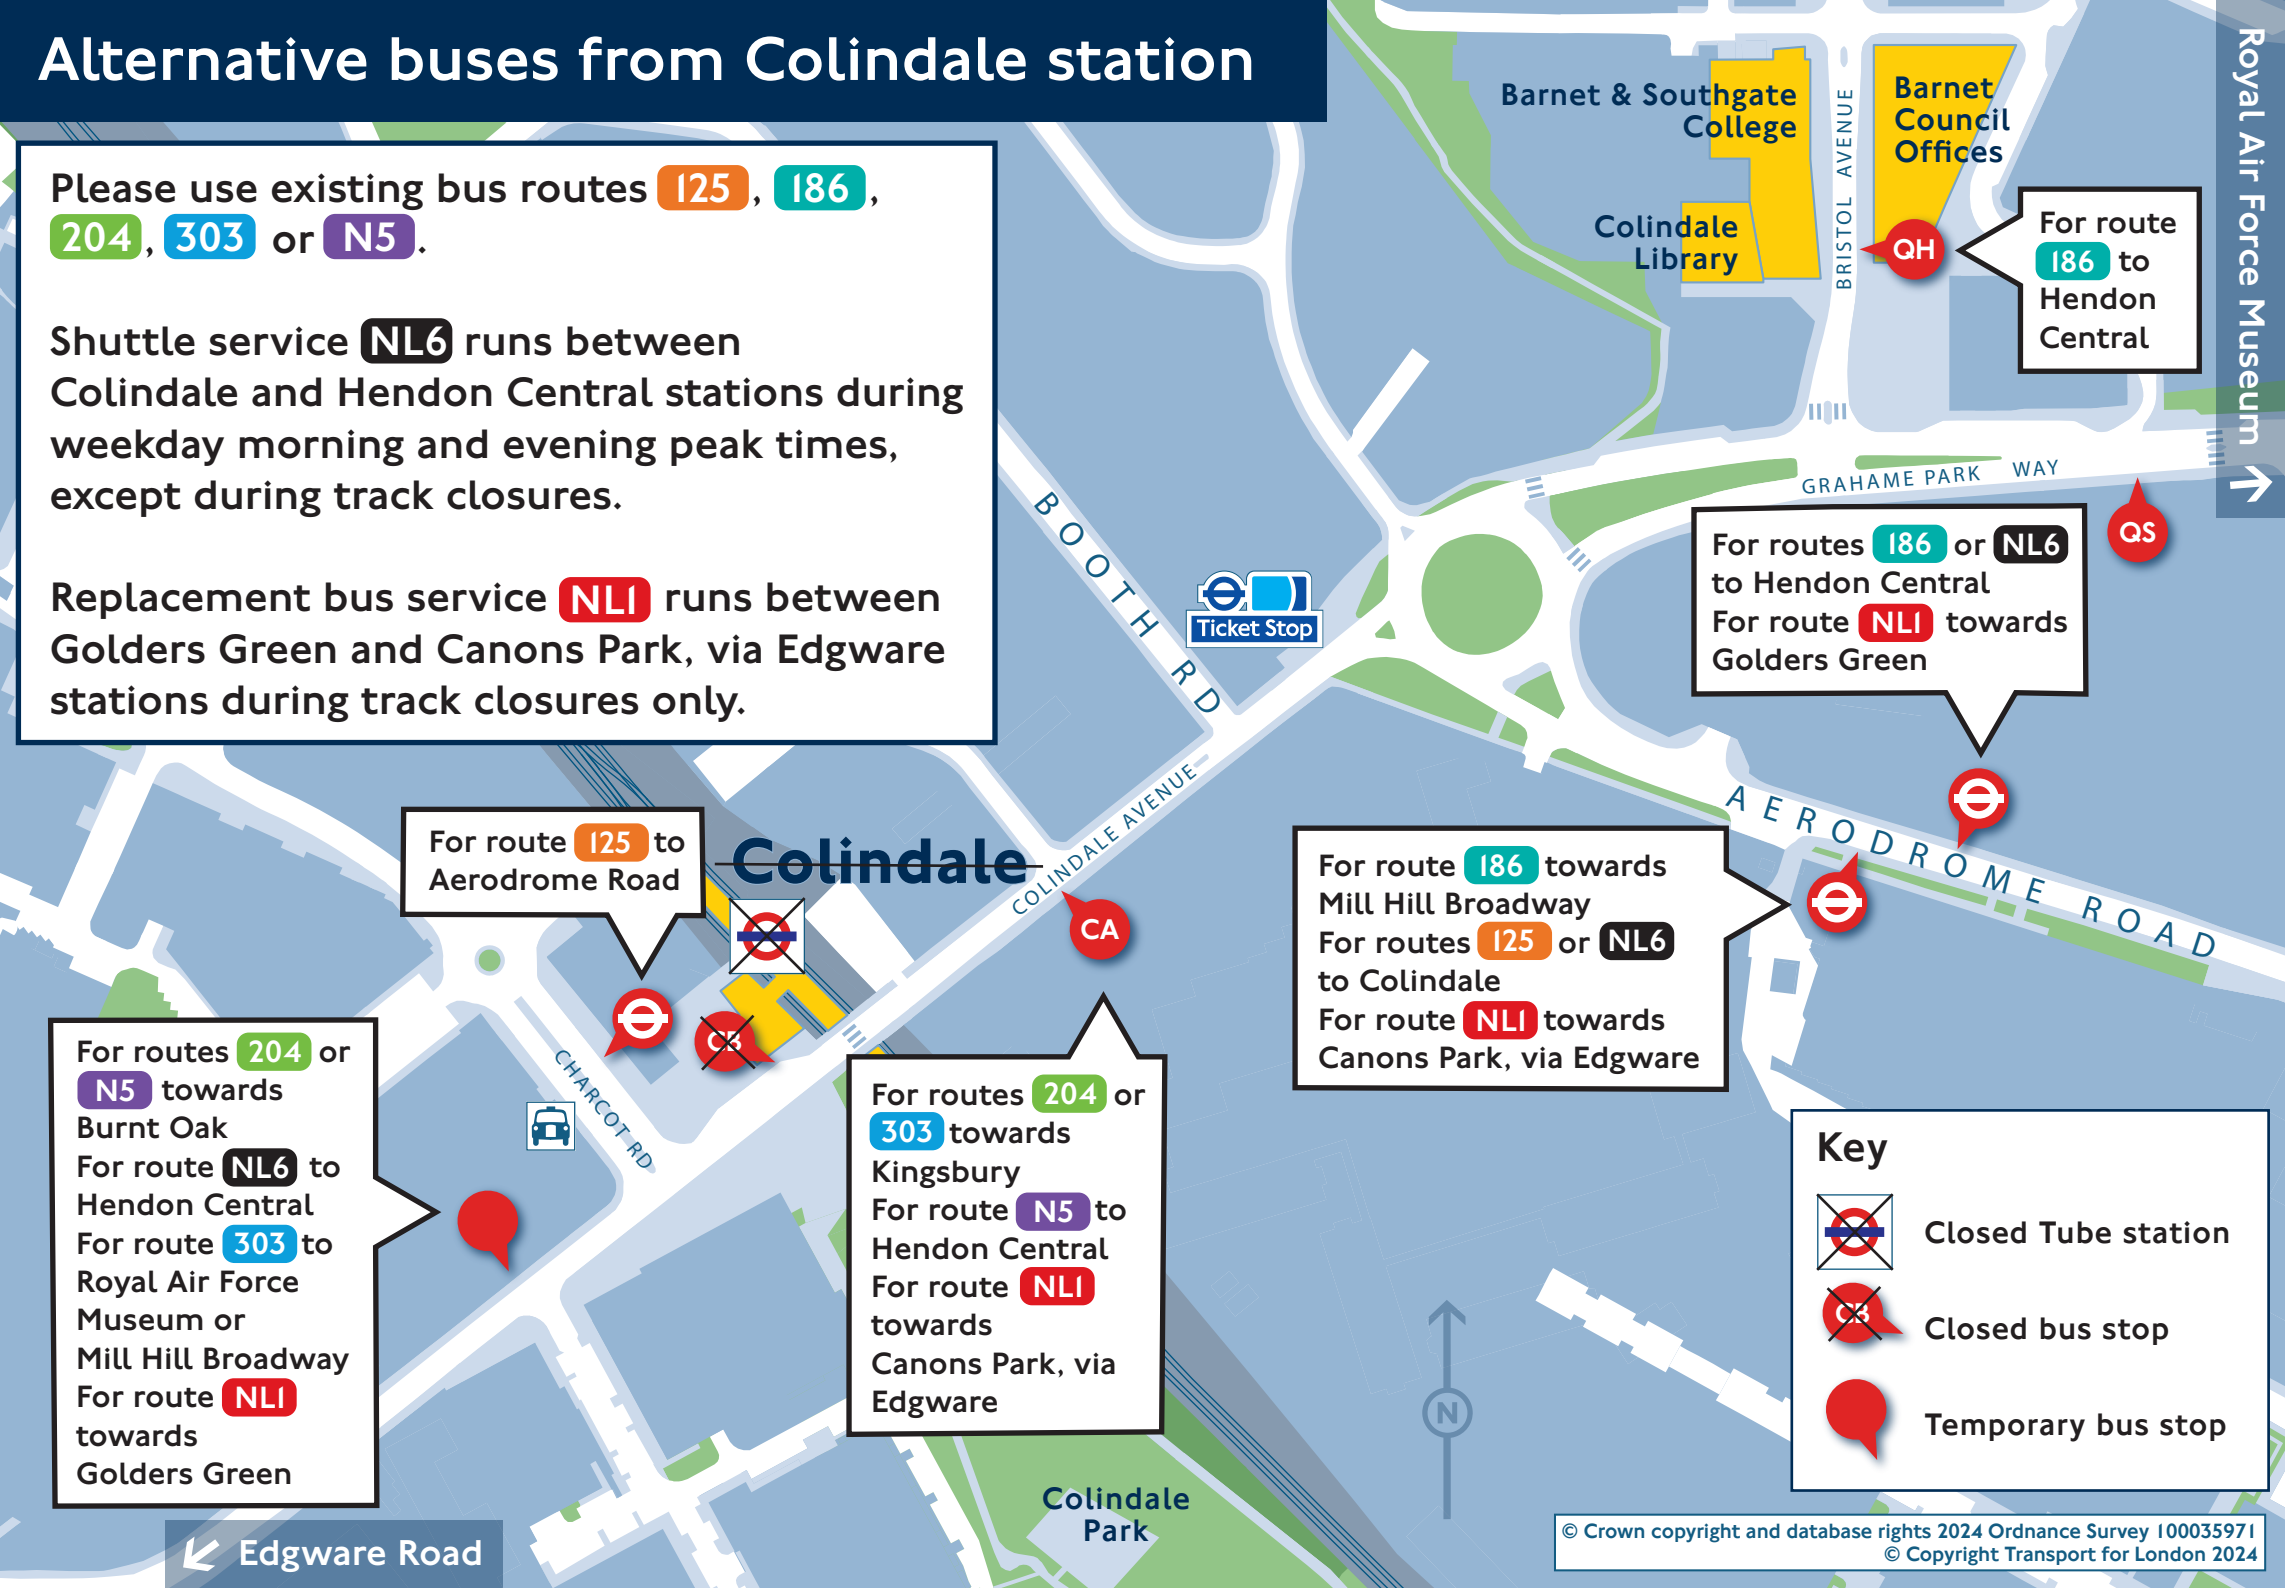

Replacement bus service **NLI** runs between Golders Green and Canons Park, via Edgware stations during track closures only.

For route **125** to Aerodrome Road

For routes **204** or **N5** towards Burnt Oak
 For route **NL6** to Hendon Central
 For route **303** to Royal Air Force Museum or Mill Hill Broadway
 For route **NLI** towards Golders Green

For routes **204** or **303** towards Kingsbury
 For route **N5** to Hendon Central
 For route **NLI** towards Canons Park, via Edgware

For route **186** towards Mill Hill Broadway
 For routes **125** or **NL6** to Colindale
 For route **NLI** towards Canons Park, via Edgware

For routes **186** or **NL6** to Hendon Central
 For route **NLI** towards Golders Green

For route **186** to Hendon Central

Key

-  Closed Tube station
-  Closed bus stop
-  Temporary bus stop

← Edgware Road