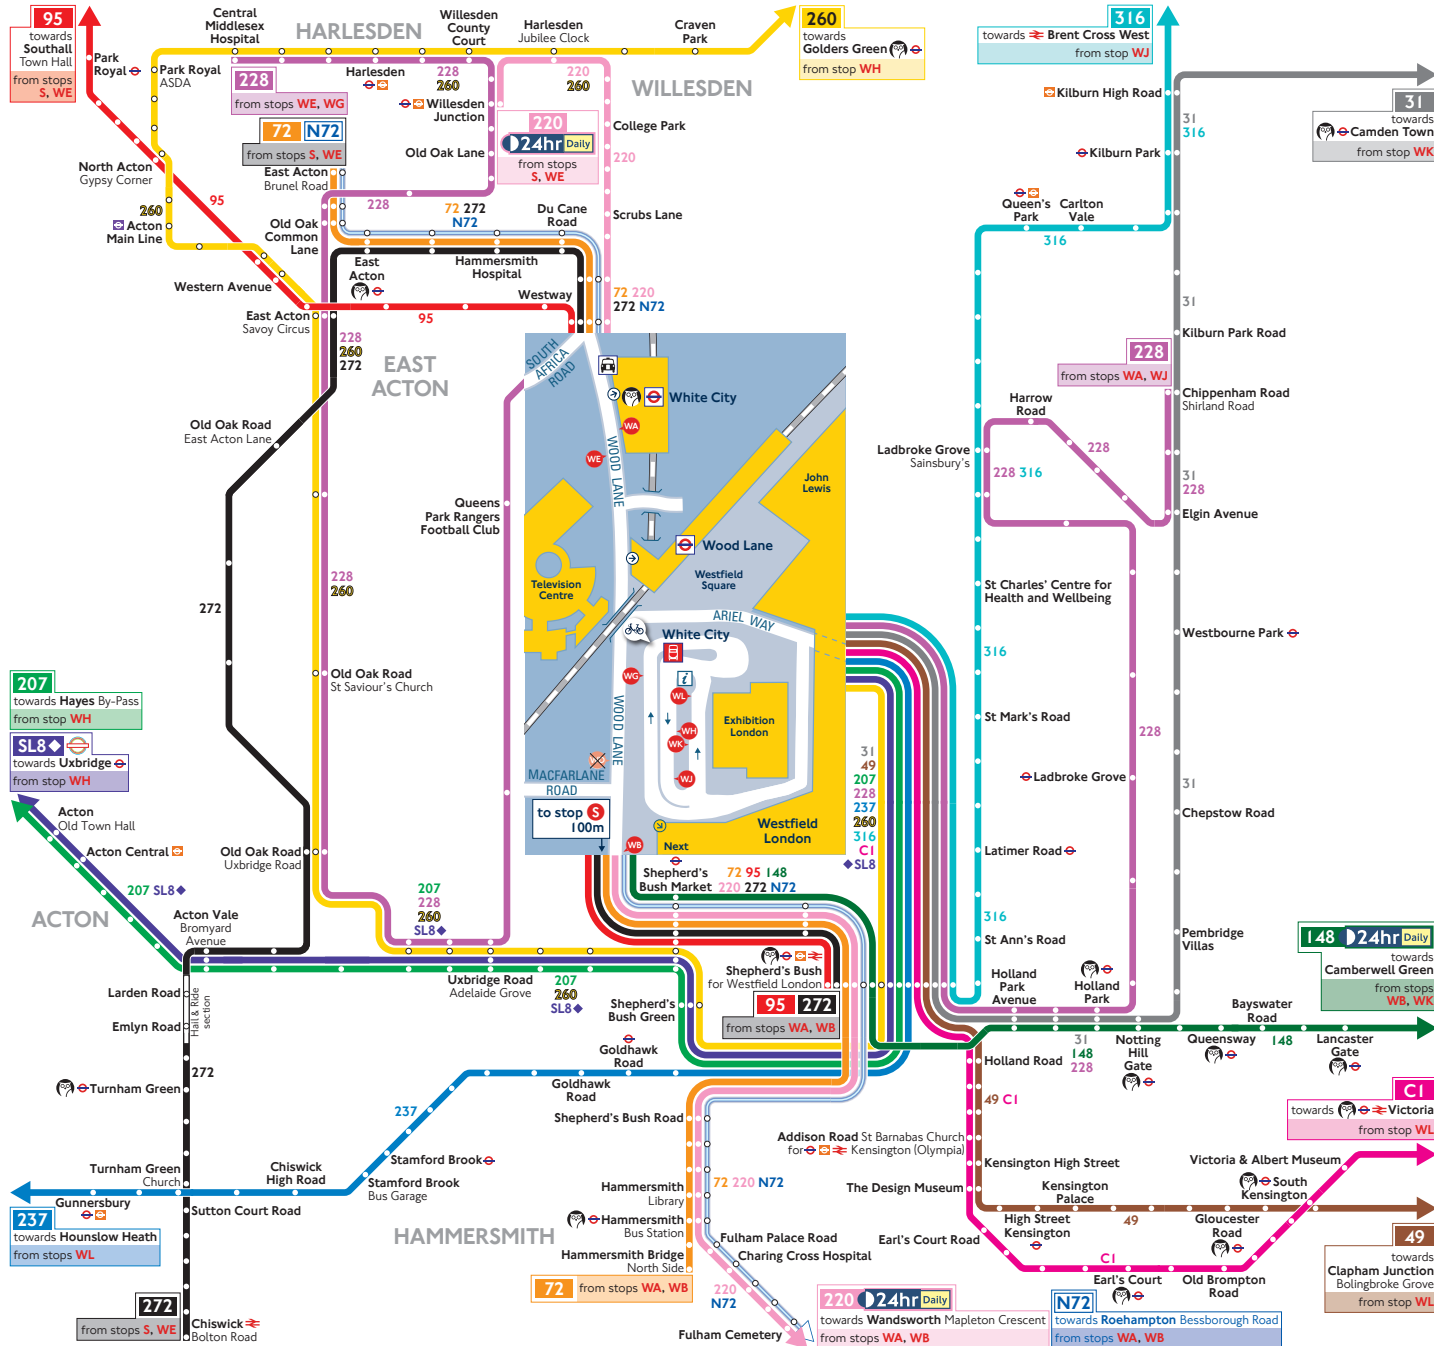

Buses from White City

How to use this map

- Find your destination on the map
- See the coloured lines on the map for the bus routes that go to your destination
- Check the map (at the end of each coloured line) for the bus stops to catch your bus from
- Use the central map to find the nearest bus stop for your route
- Look for the bus stop letters at the top of the stop (see example for stop **A** to the right)

Key

- Superloop express bus route
- Connections with London Underground
- Connections with Elizabeth line
- Connections with National Rail
- Connections with river boats
- Cycle hire docking station
- Tube station with 24-hour service Friday and Saturday nights
- Express service

SUPERLOOP

Superloop is a proposed network of express bus routes, that would help improve connections and journey times between key outer London town centres and transport hubs. For more information visit tfl.gov.uk/superloop

Ways to pay

Use contactless (card or device). It's the same fare as Oyster pay as you go and you don't need to top up

Download the free TfL app to top up or buy a ticket anytime, anywhere, or visit tfl.gov.uk/oyster. Alternatively, find your nearest Oyster Ticket Stop at tfl.gov.uk/ticketstopfinder or visit your nearest TfL station