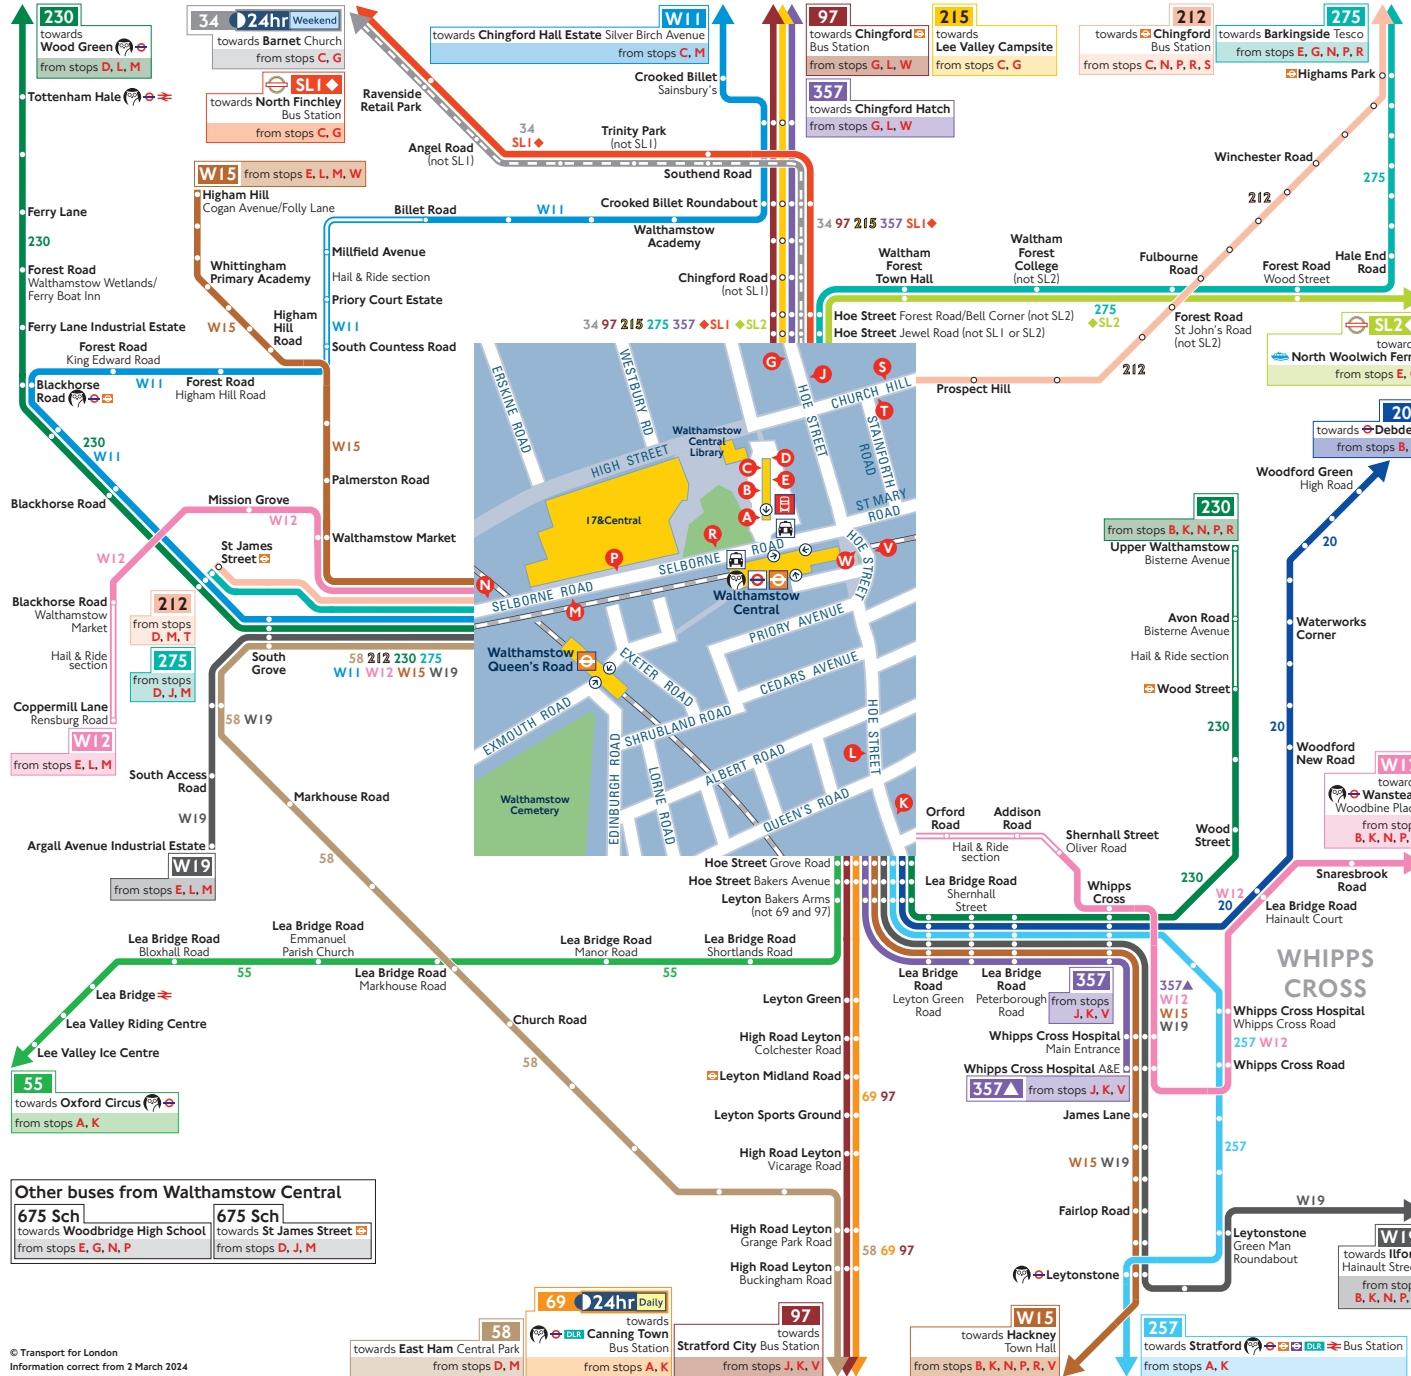

Buses from Walthamstow Central

Other buses from Walthamstow Central

675 Sch towards Woodbridge High School from stops E, G, N, P

675 Sch towards St James Street from stops D, J, M

How to use this map

- Find your destination on the map
- See the coloured lines on the map for the bus routes that go to your destination
- Check the map (at the end of each coloured line) for the bus stops to catch your bus from
- Use the central map to find the nearest bus stop for your route
- Look for the bus stop letters at the top of the stop (see example for stop A to the right)

Key

- Superloop express bus route
- Connections with London Underground
- Connections with Elizabeth line
- Connections with National Rail
- Connections with DLR
- Connections with river boats
- Taxi rank
- Operates daily with 24-hour service Friday and Saturday nights
- Tube/London Overground station with 24-hour service Friday and Saturday nights
- Express service
- Sundays only
- Sch School journey

SUPERLOOP

Superloop is a network of express bus routes that improves connections and journey times between key outer London town centres and transport hubs. For more information visit tfl.gov.uk/superloop

Ways to pay

- Use contactless (card or device). It's the same fare as Oyster pay as you go and you don't need to top up
- Download the free TfL app to top up or buy a ticket anytime, anywhere, or visit tfl.gov.uk/oyster. Alternatively, find your nearest Oyster Ticket Stop at tfl.gov.uk/ticketstopfinder or visit your nearest TfL station