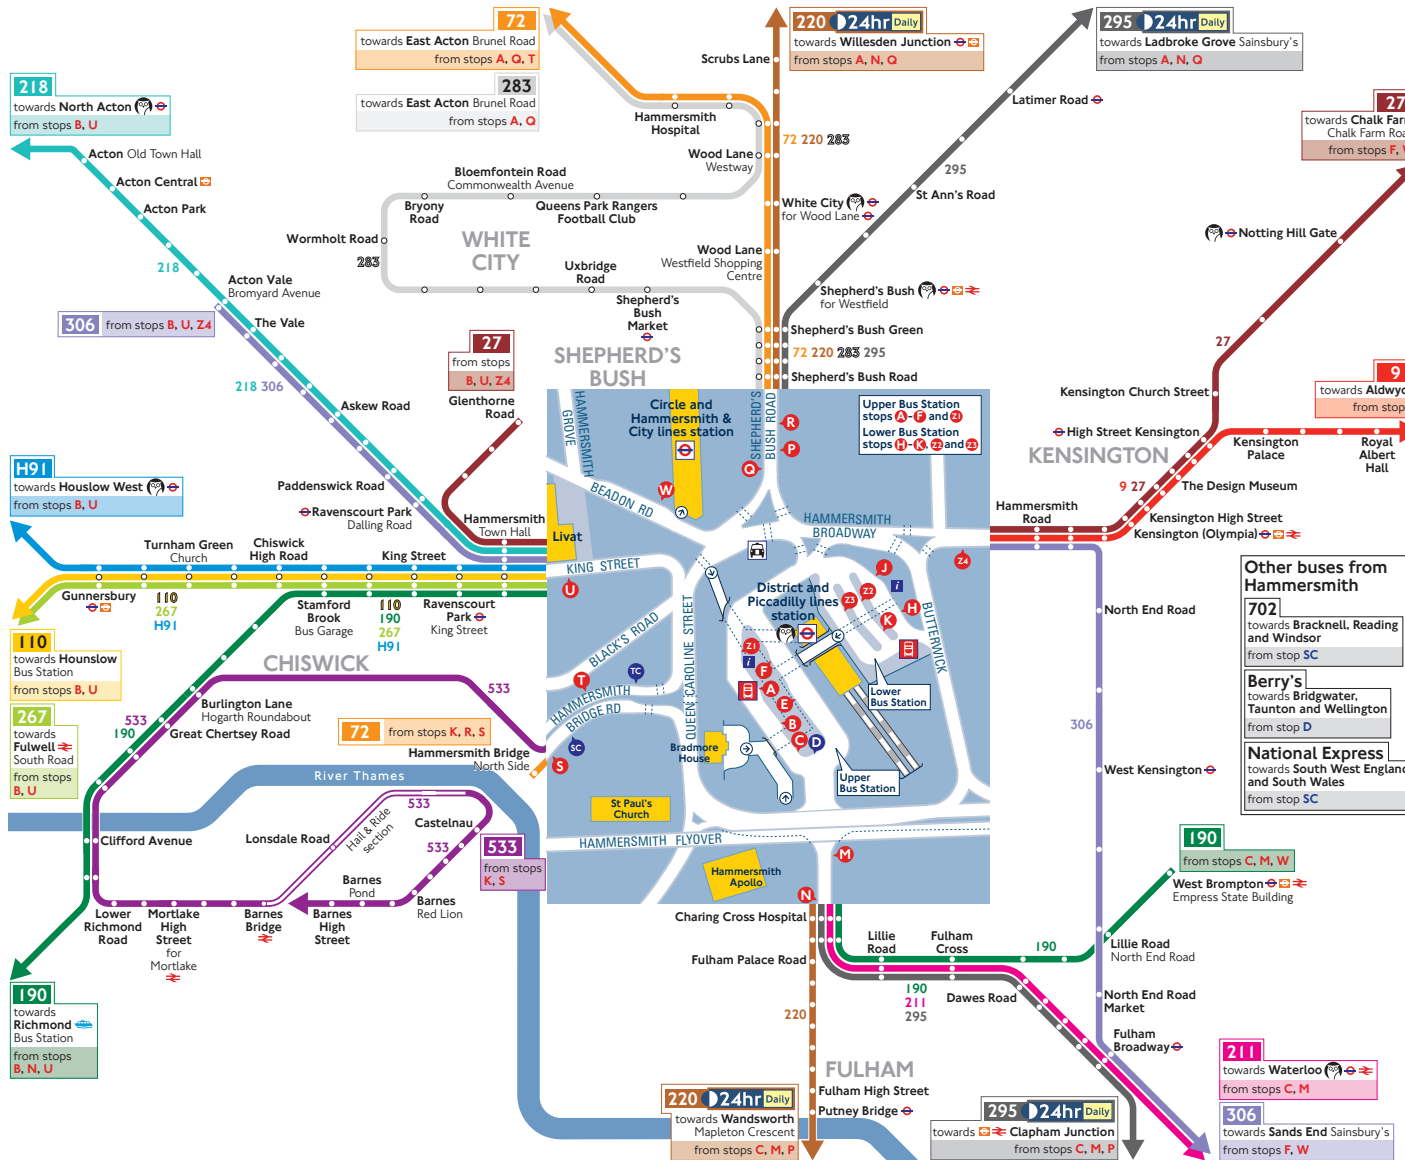

Buses from Hammersmith

Other buses from Hammersmith

702 towards Bracknell, Reading and Windsor from stop SC

Berry's towards Bridgwater, Taunton and Wellington from stop D

National Express towards South West England and South Wales from stop SC

How to use this map

- Find your destination on the map
- See the coloured lines on the map for the bus routes that go to your destination
- Check the map (at the end of each coloured line) for the bus stops to catch your bus from
- Use the central map to find the nearest bus stop for your route
- Look for the bus stop letters at the top of the stop (see example for stop A to the right)

Key

- 🚇 Connections with London Underground
- 🚆 Connections with London Overground
- 🚊 Connections with Elizabeth line
- 🚉 Connections with National Rail
- 🚤 Connections with river boats
- 🚕 Taxi rank
- 🚏 Tube station with 24-hour service Friday and Saturday nights

Ways to pay

- 📶 Use contactless (card or device). It's the same fare as Oyster pay as you go and you don't need to top up
- 📱 Download the free TfL app to top up or buy a ticket anytime, anywhere, or visit tfl.gov.uk/oyster. Alternatively, find your nearest Oyster Ticket Stop at tfl.gov.uk/ticketstopfinder or visit your nearest TfL station
- 🎫 The Hopper fare offers you unlimited pay as you go Bus and Tram journeys within one hour. Always use the same card or device to touch in
- 📄 If you fail to show on demand a ticket, validated smartcard or other travel authority valid for the whole of your journey you may be liable for a penalty fare or prosecuted.