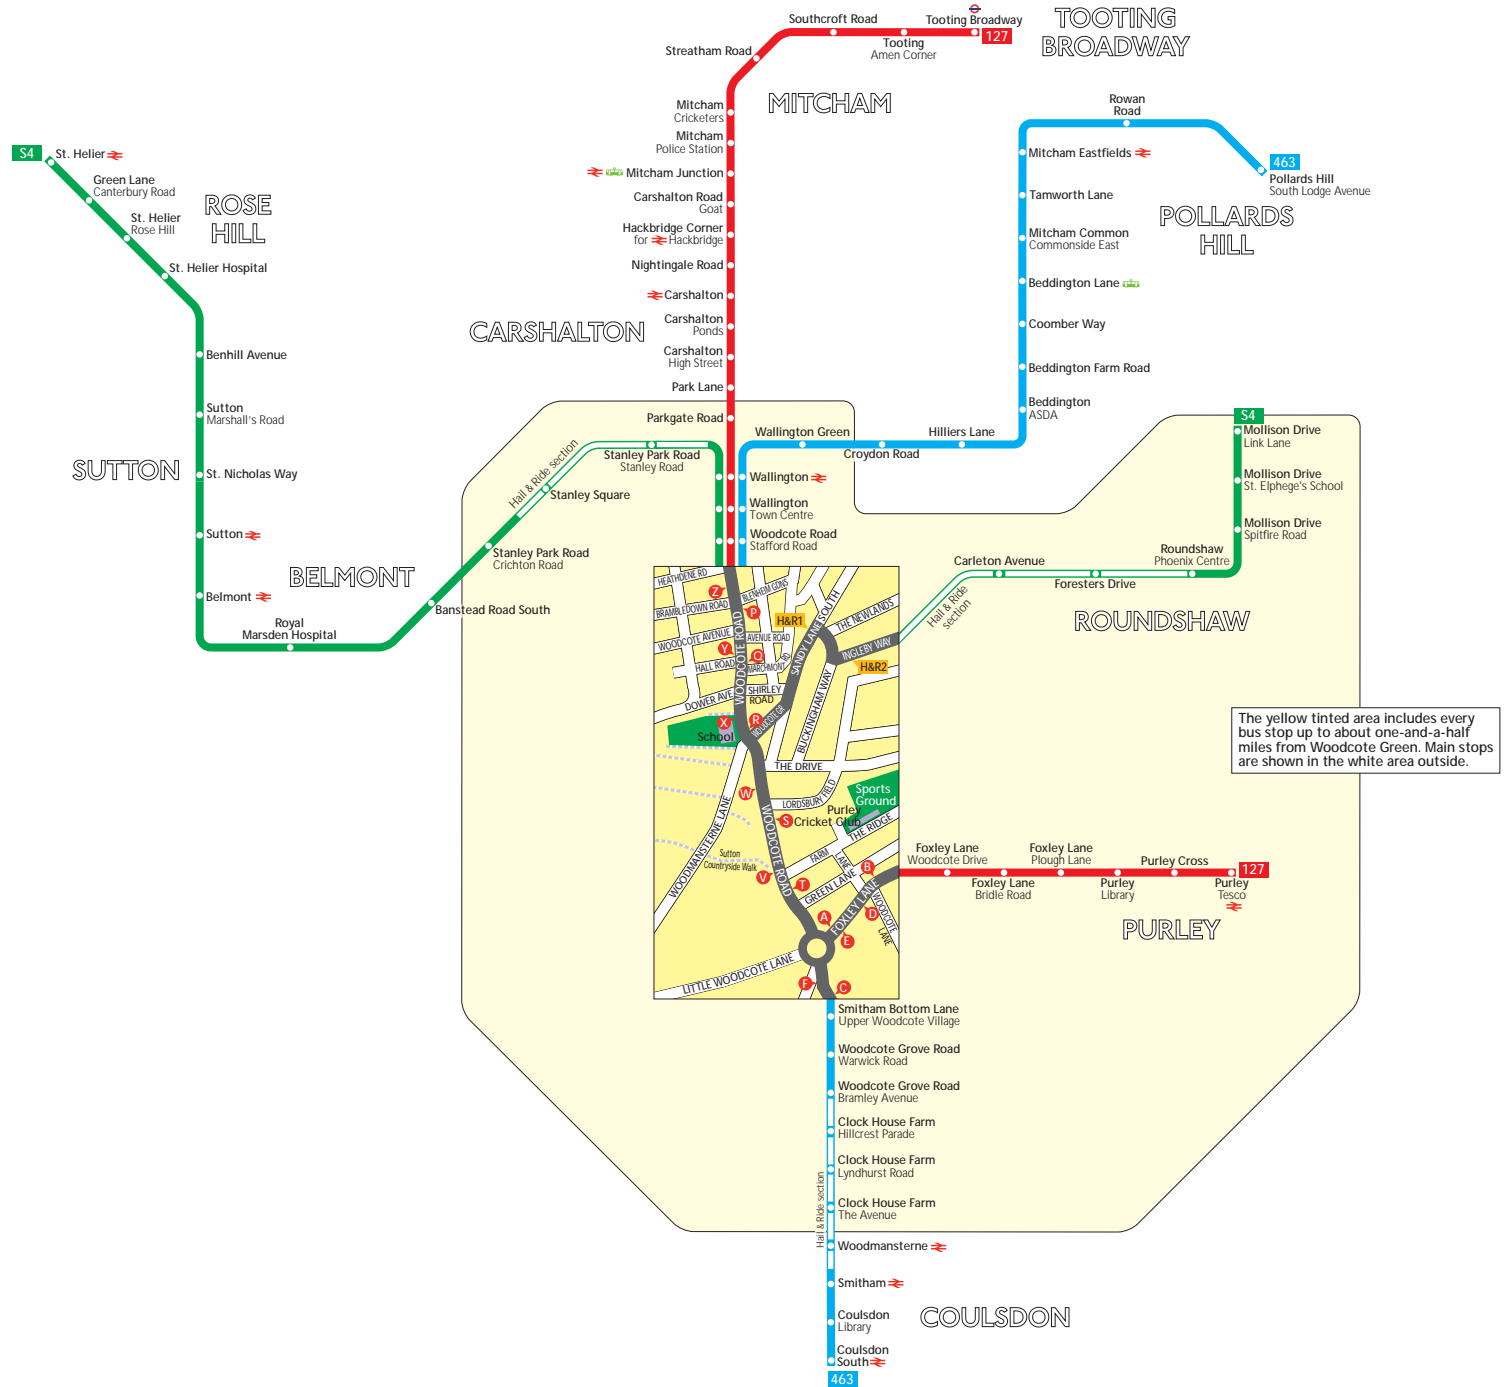

Buses from Woodcote Green

Route finder

Day buses

Bus route	Towards	Bus stops
127	Purley	A B P Q R S T
	Tooting Broadway	D E V W X Y Z
463	Coulsdon South	C P Q R S T
	Pollards Hill	F V W X Y Z
S4	Roundshaw 4	P Q R H&R1
	St. Helier 4	X Y Z H&R2

The yellow tinted area includes every bus stop up to about one-and-a-half miles from Woodcote Green. Main stops are shown in the white area outside.