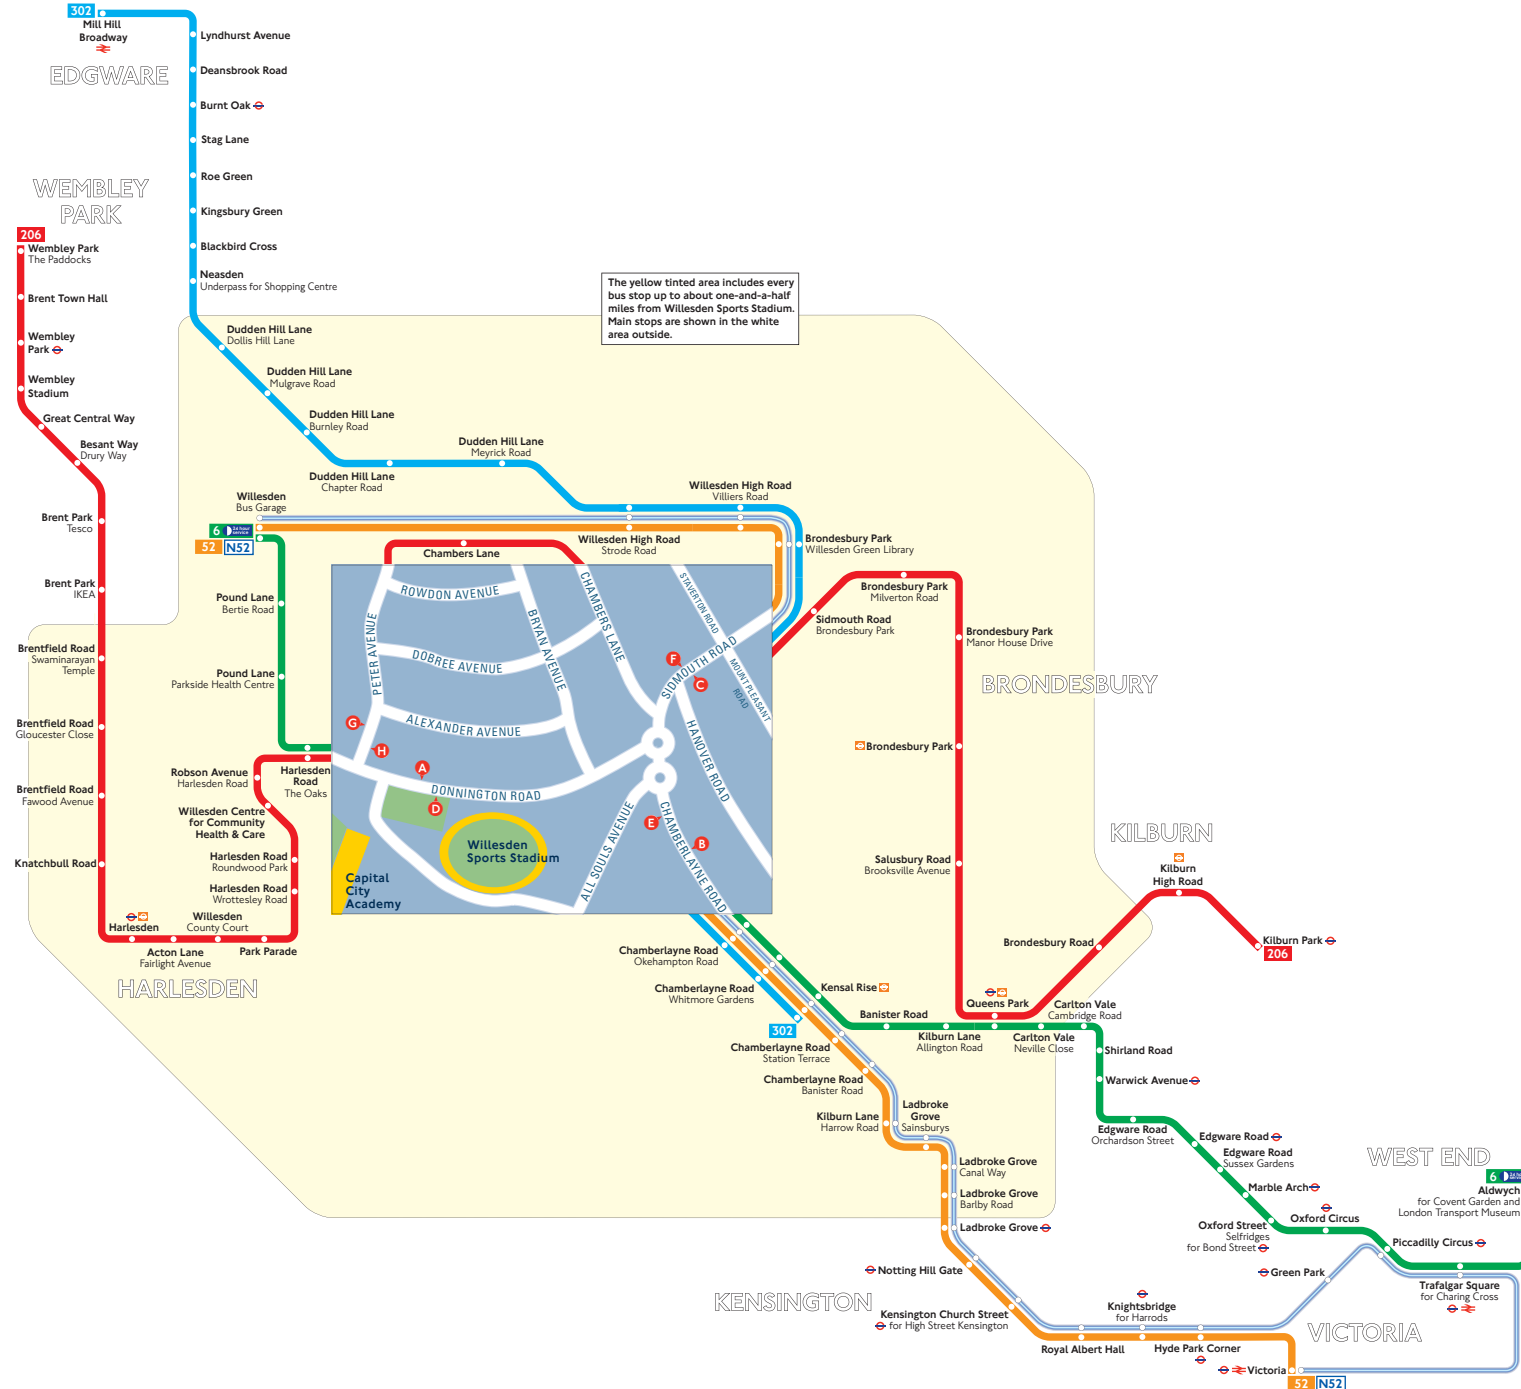

Buses from Willesden Sports Stadium

Route finder

Day buses including 24-hour services

Bus route	Towards	Bus stops
6	Aldwych	A B
	Willesden	D E
52	Victoria	B C
	Willesden	E F
206	Kilburn Park	F G
	Wembley Park	C H
302	Kensal Rise	B C
	Mill Hill Broadway	E F

Night buses

Bus route	Towards	Bus stops
N52	Willesden Bus Garage	E F
	Victoria	B C