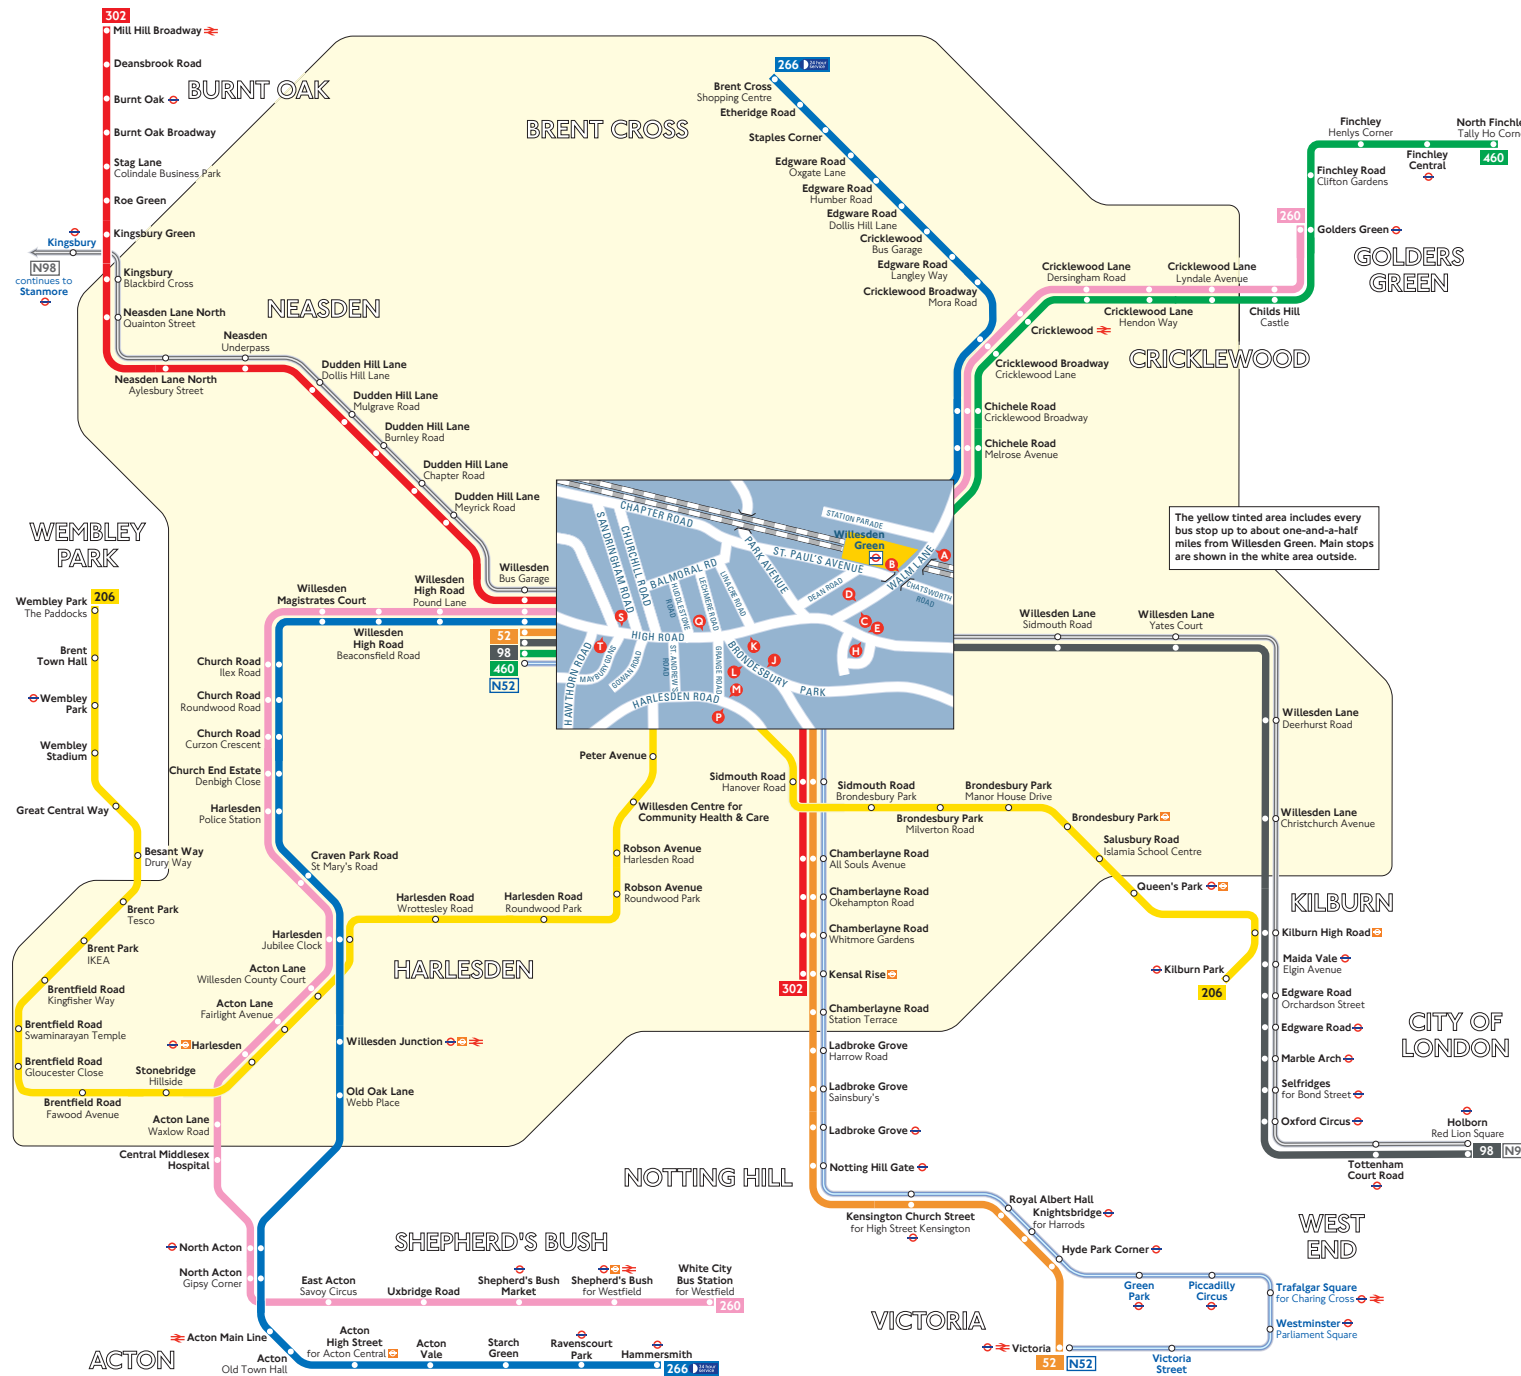

Buses from Willesden Green

Route finder

Day buses including 24-hour services

Bus route	Towards	Bus stops
52	Victoria	J S
	Willesden	L T
98	Holborn	E Q S
	Willesden	H K T
206	Kilburn Park	M
	Wembley Park	P
260	Golders Green	B D G S
	White City	A C K T
266 24 hour service	Brent Cross	B D G S
	Hammersmith	A C K T
302	Kensal Rise	J S
	Mill Hill Broadway	L T
460	North Finchley	B D G S
	Willesden	A C K T

Night buses

Bus route	Towards	Bus stops
N52	Victoria	J S
	Willesden	L T
N98	Holborn	E Q S
	Stanmore	H K T