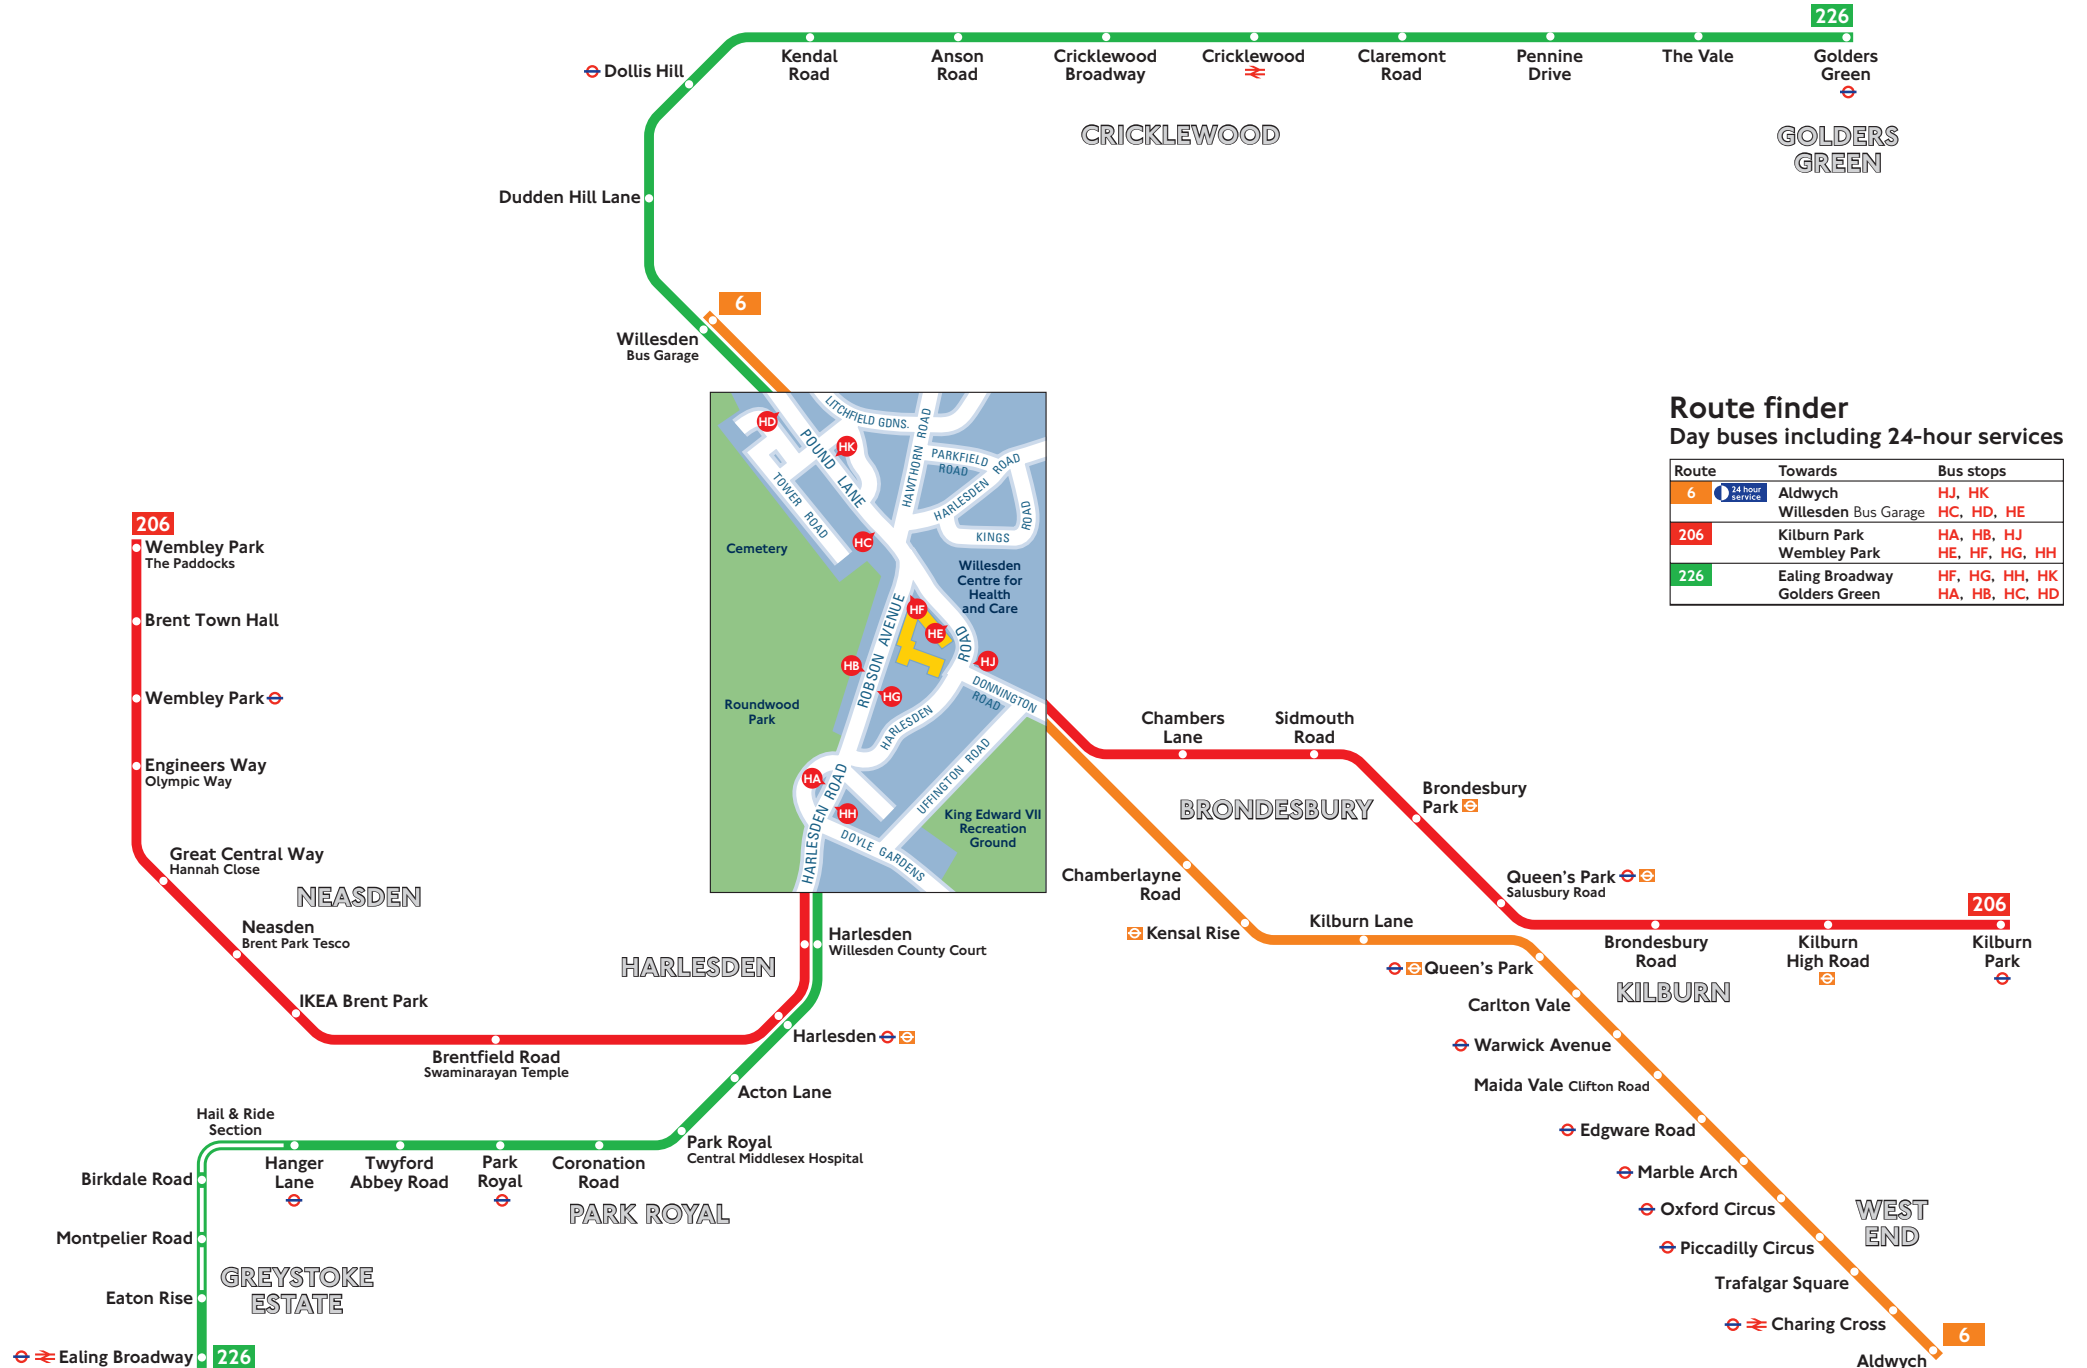

# Buses from Willesden Centre for Health and Care

## Route finder Day buses including 24-hour services

Route	Towards	Bus stops
6	Aldwych Willesden Bus Garage	HJ, HK HC, HD, HE
206	Kilburn Park Wembley Park	HA, HB, HJ HE, HF, HG, HH
226	Ealing Broadway Golders Green	HF, HG, HH, HK HA, HB, HC, HD