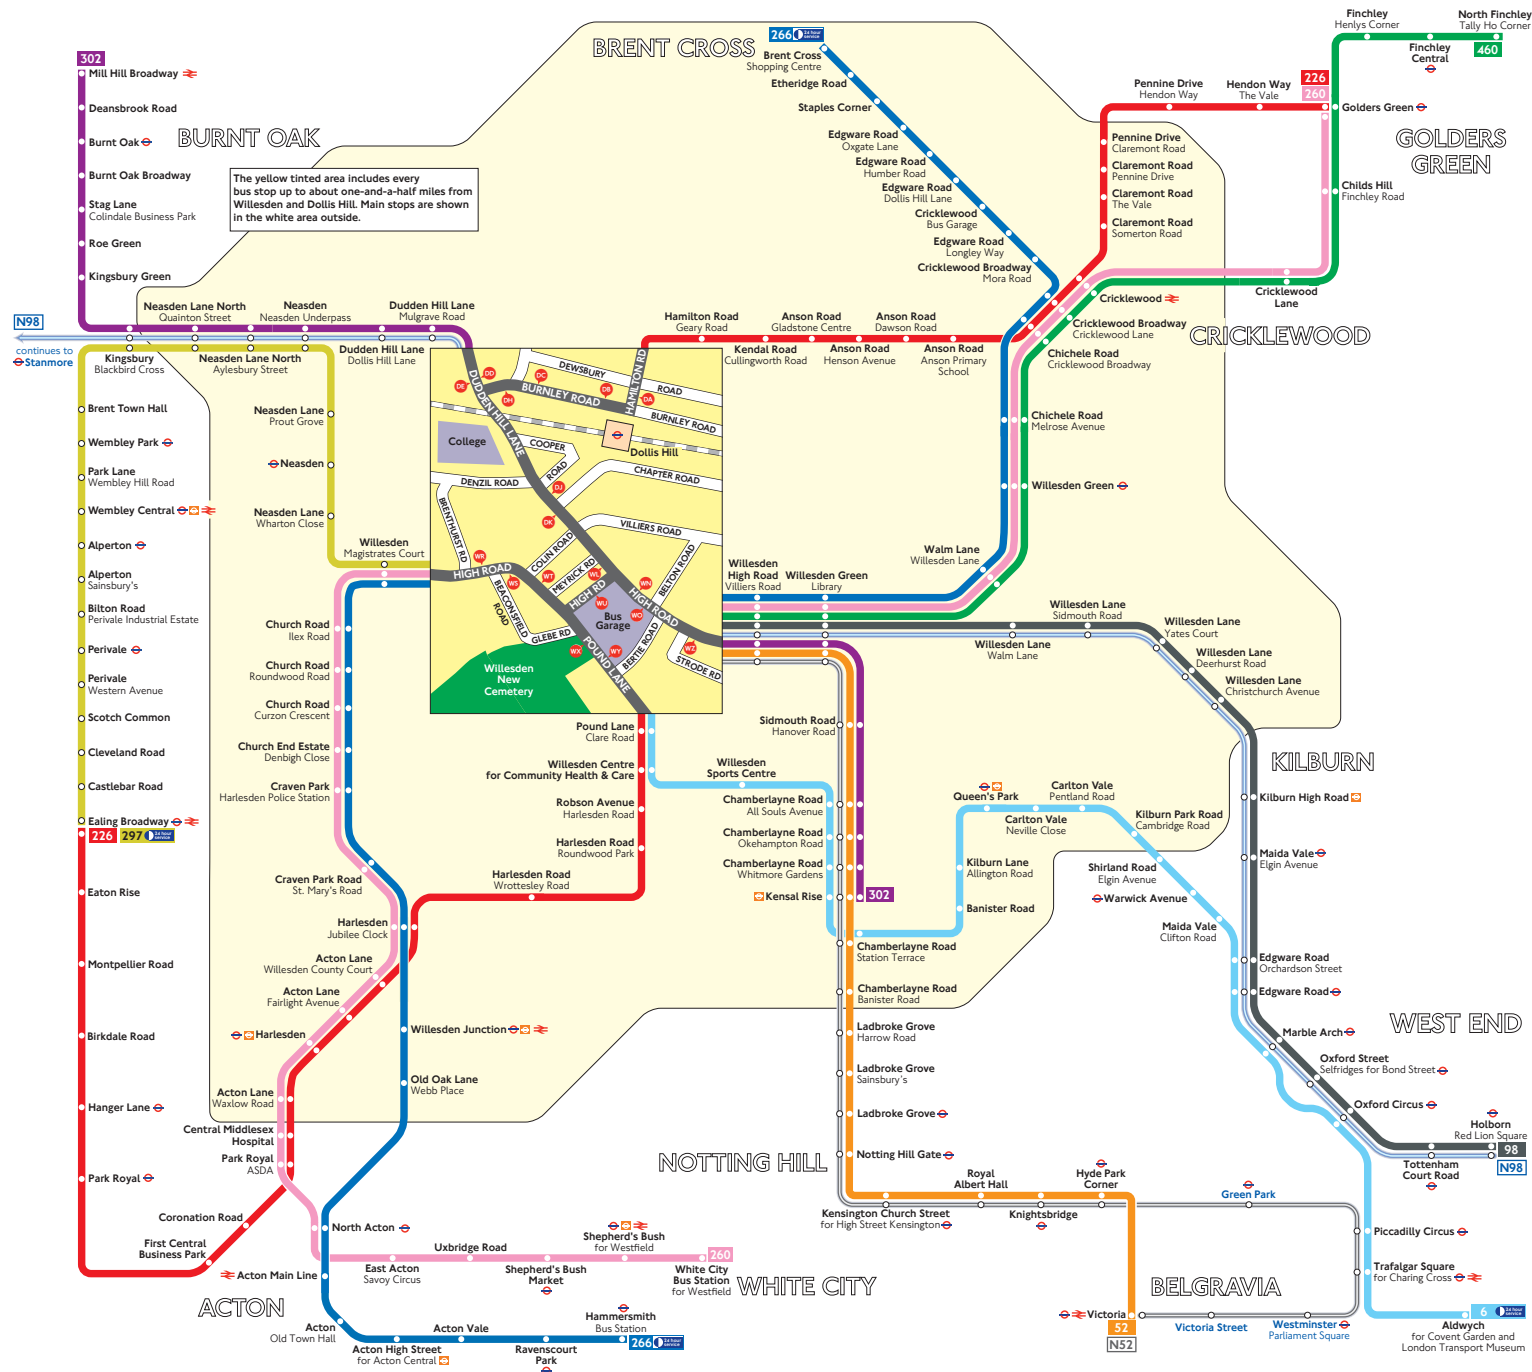

Buses from Willesden and Dollis Hill

Route finder

Day buses including 24-hour services

Bus route	Towards	Bus stops
6	Aldwych	WY
52	Victoria	WN WX
98	Holborn	WN WX
226	Ealing Broadway	DA DH DJ WU WY
	Golders Green	DB DG DK WL WX
260	Golders Green	WN WR WT
	White City	WO WS WU
266	Brent Cross	WN WR WT
	Hammersmith	WO WS WU
297	Ealing Broadway	WS WX
302	Kensal Rise	DD DJ WN
	Mill Hill Broadway	DE DR WL WZ
460	North Finchley	WN WX

Night buses

Bus route	Towards	Bus stops
N52	Victoria	WN WX
N98	Holborn	DD DJ WN
	Stanmore	DE DR WL WC