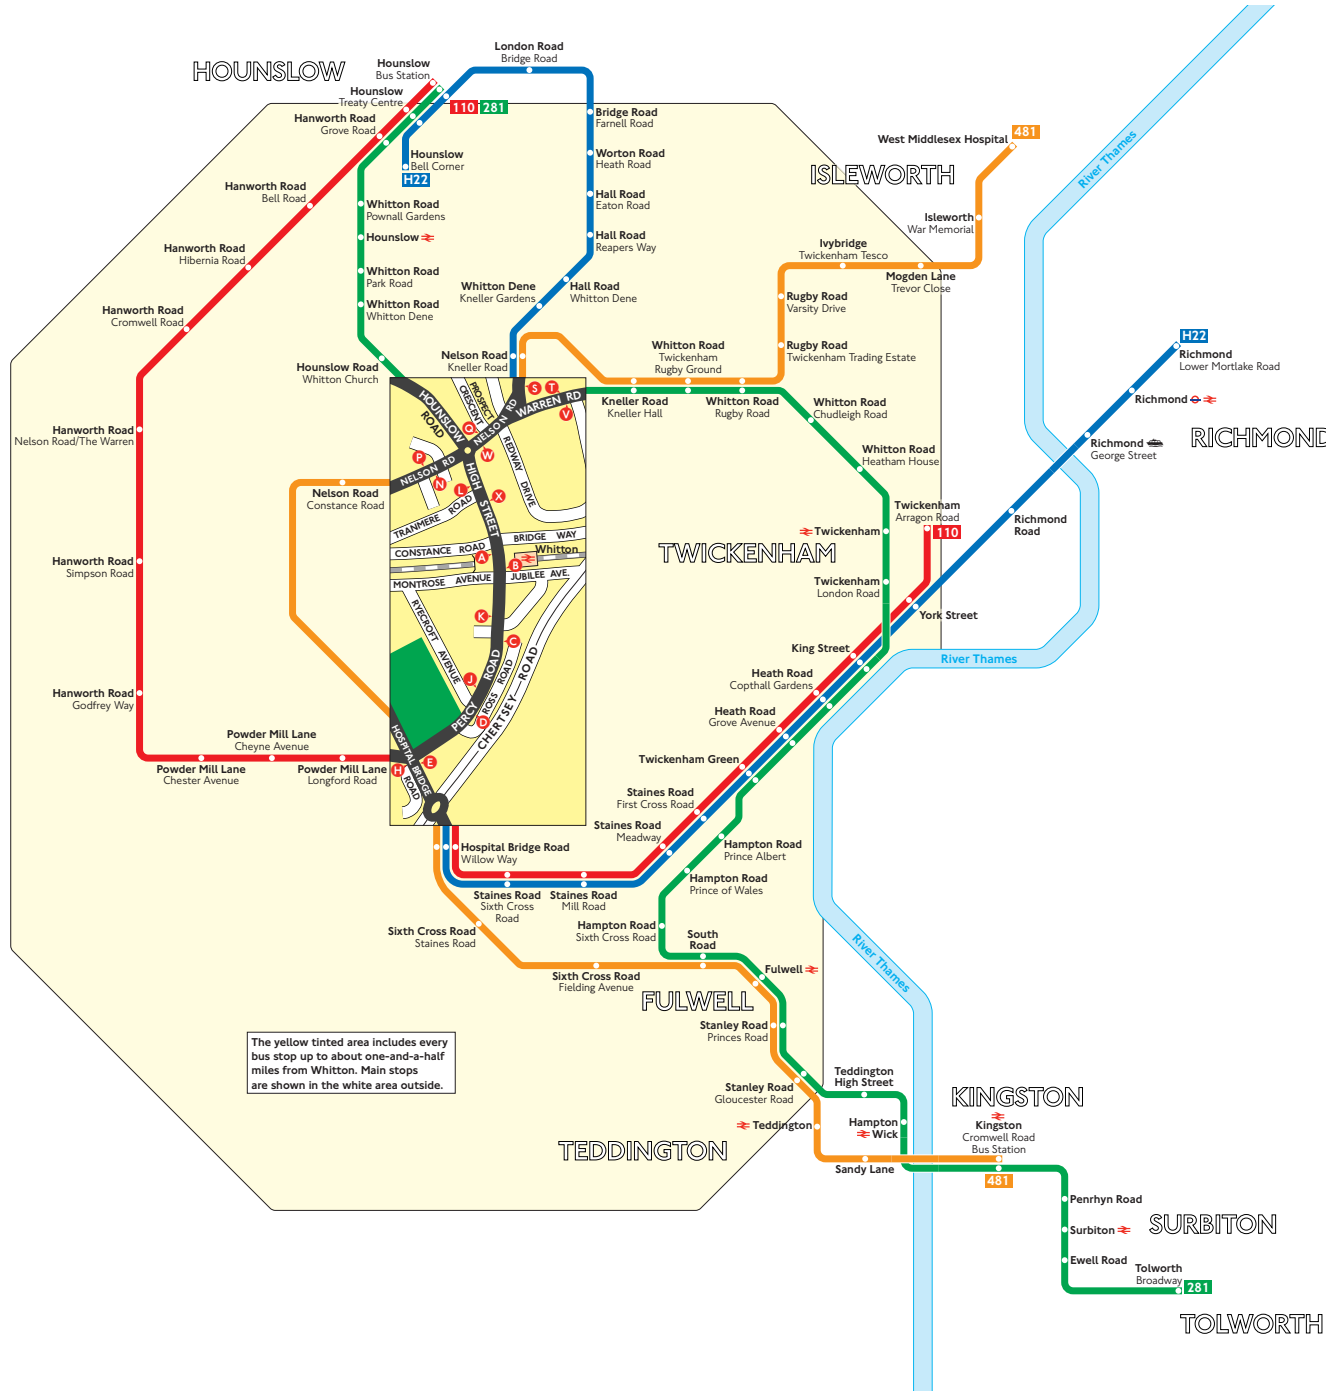

Buses from Whitton

Key

- Connections with Underground
- Connections with National Rail
- Connections with river boats

Red discs show the bus stop you need for your chosen bus service. The disc **A** appears on the top of the bus stop in the street (see map of town centre in centre of diagram).

Route finder

Day buses including 24-hour routes

Bus route	Towards	Bus stops
110	Hounslow	H
	Twickenham	E
281	Hounslow	V W
	Tolworth	C T
481	Kingston	E N S W
	West Middlesex Hospital	H P C
H22	Hounslow	A H J K L O
	Richmond	B C D E S W X