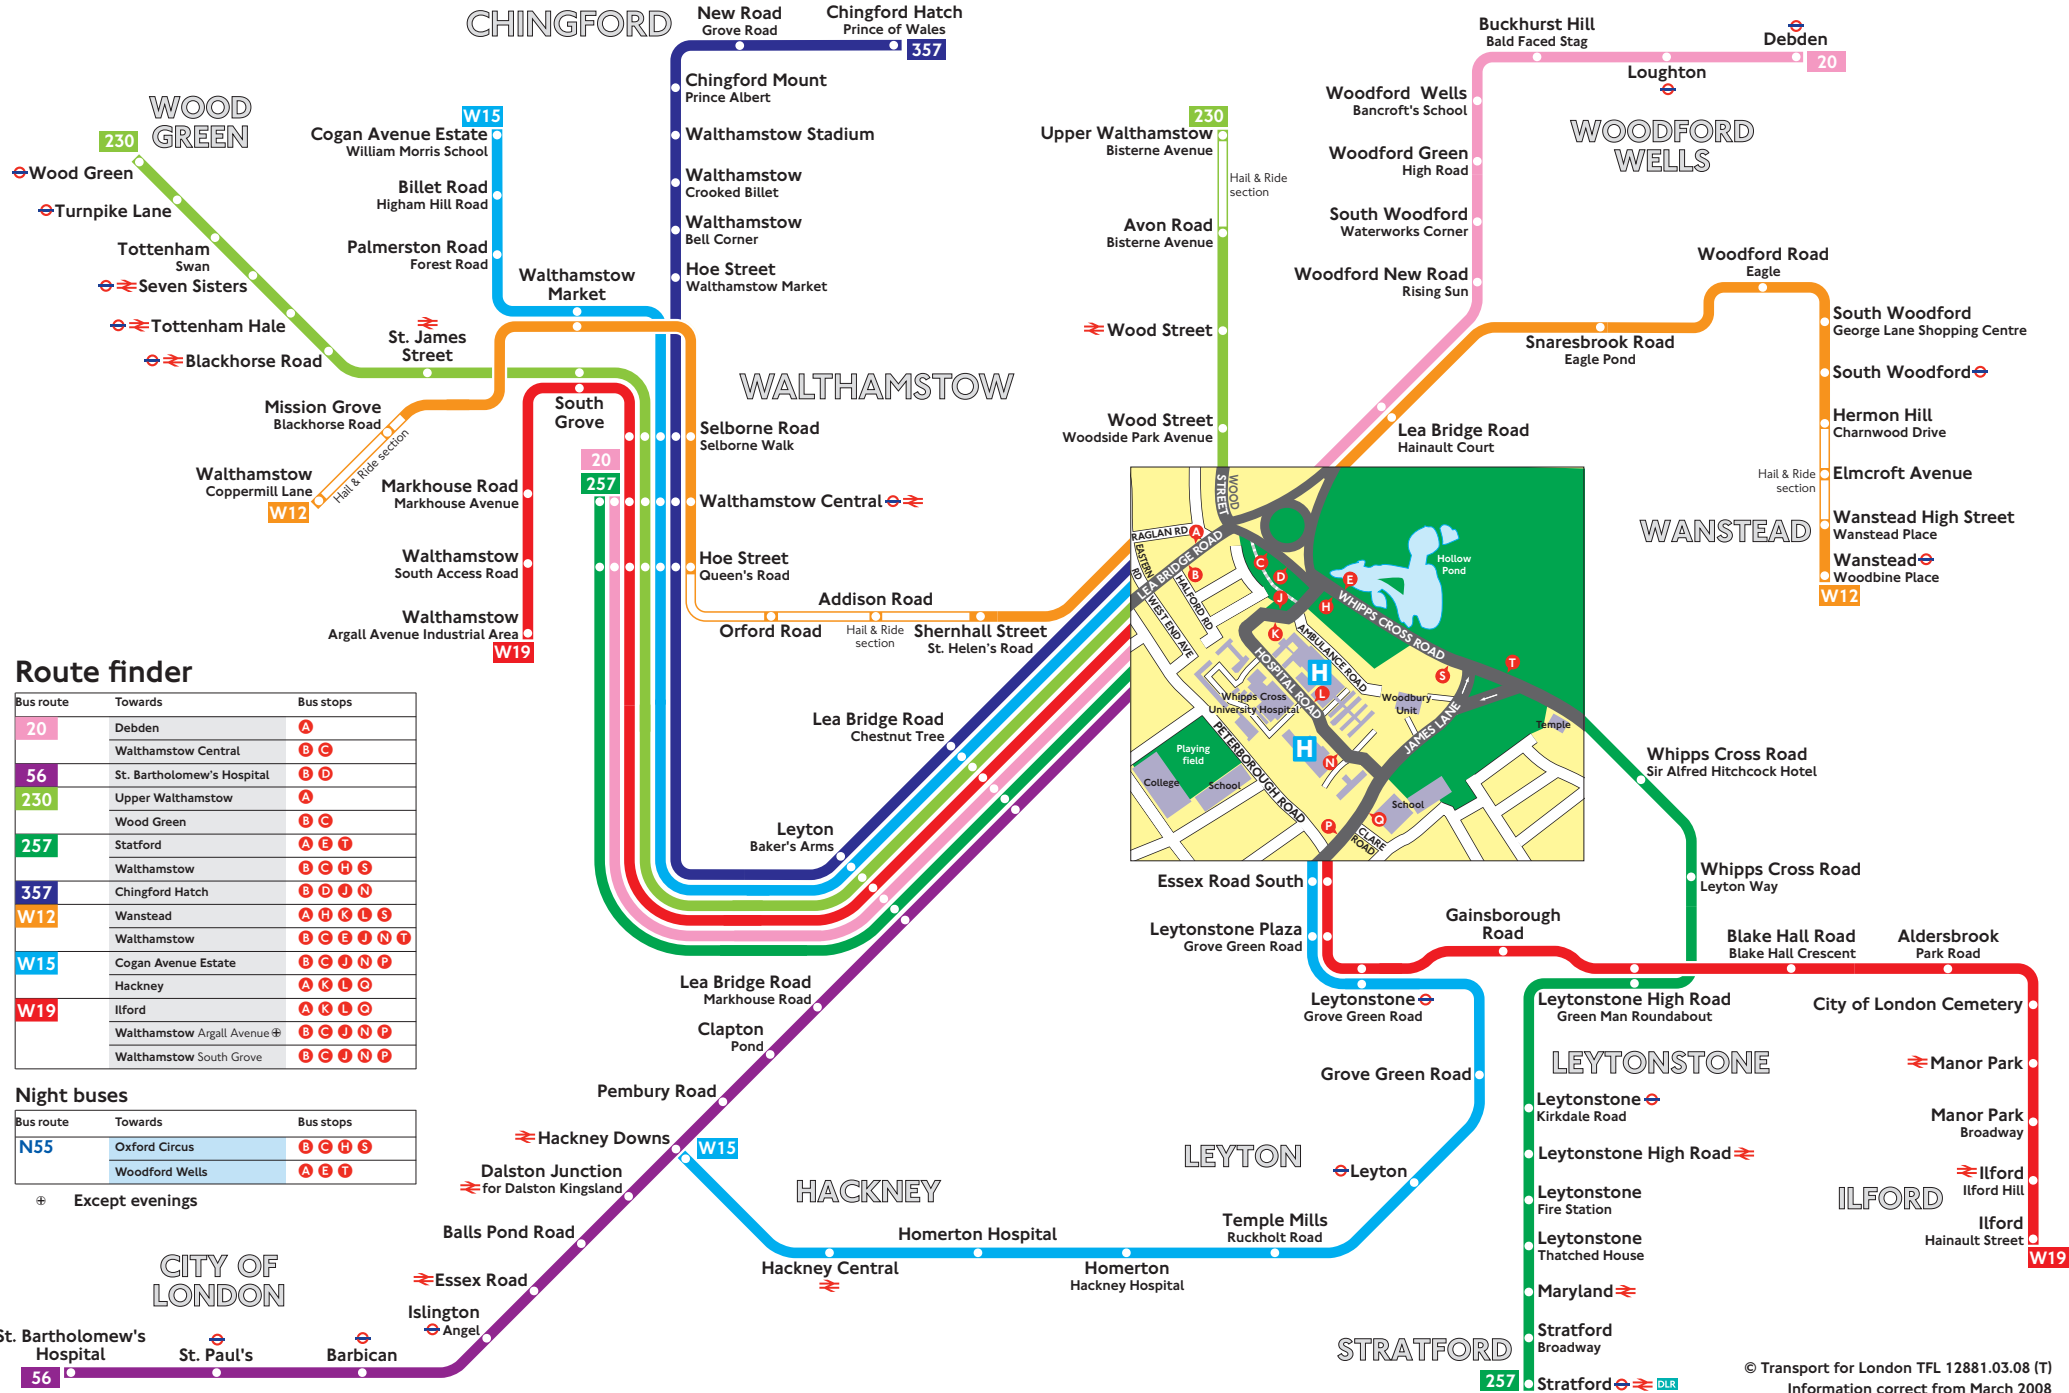

Buses from Whipps Cross University Hospital

CHINGFORD

New Road Grove Road Chingford Hatch Prince of Wales

Route finder

Bus route	Towards	Bus stops
20	Debden	A
	Walthamstow Central	B C
56	St. Bartholomew's Hospital	B D
230	Upper Walthamstow	A
	Wood Green	B C
257	Statford	A E T
	Walthamstow	B C H S
357	Chingford Hatch	B D J N
W12	Wanstead	A H K L S
	Walthamstow	B C E J N T
W15	Cogan Avenue Estate	B C J N P
	Hackney	A K L O
W19	Ilford	A K L O
	Walthamstow Argall Avenue	B C J N P
	Walthamstow South Grove	B C J N P

Night buses

Bus route	Towards	Bus stops
N55	Oxford Circus	B C H S
	Woodford Wells	A E T

⊕ Except evenings

CITY OF LONDON

St. Bartholomew's Hospital St. Paul's Barbican Islington Angel