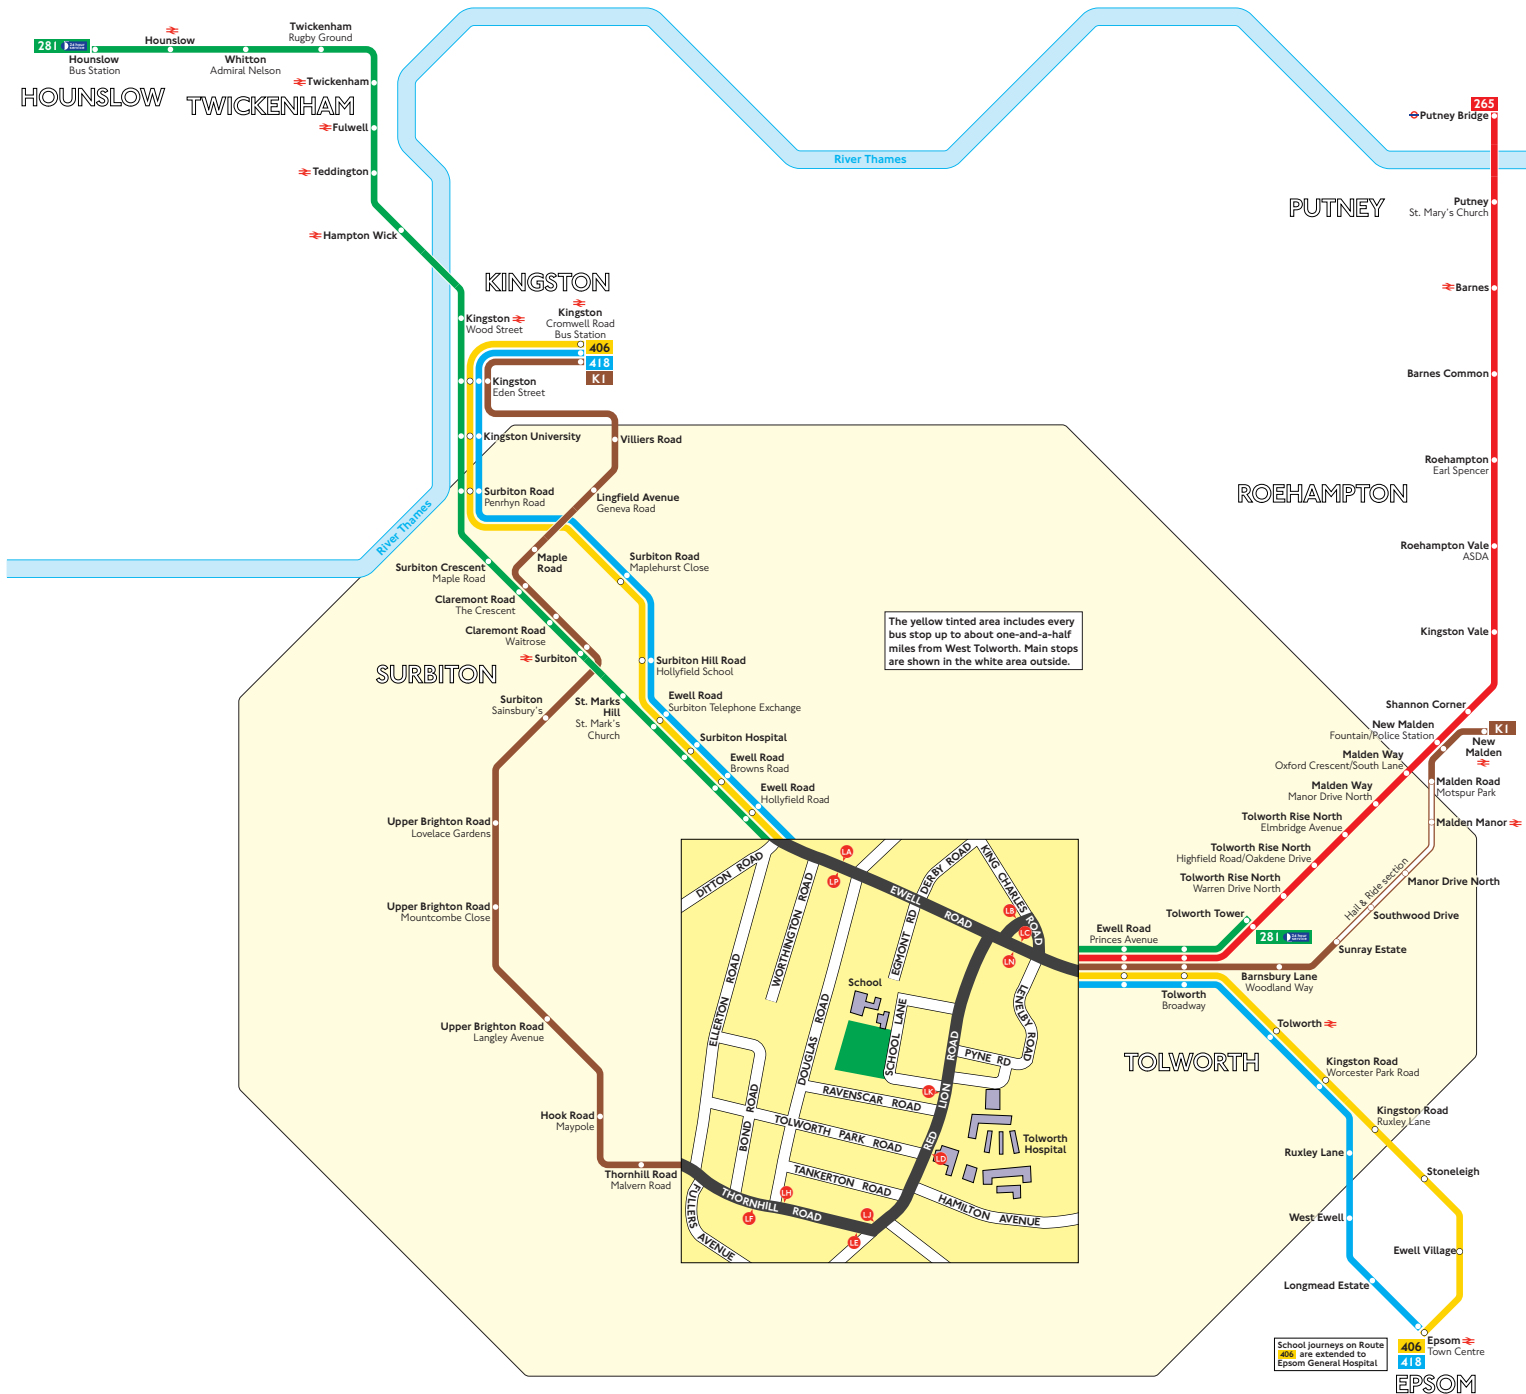

Buses from West Tolworth

Key

- Connections with Underground
- Connections with National Rail
- School journeys only

Red discs show the bus stop you need for your chosen bus service. The disc **A** appears on the top of the bus stop in the street (see map of town centre in centre of diagram).

Route finder

Day buses including 24-hour routes

Bus route	Towards	Bus stops
265	Putney Bridge	LB
281	Hounslow	LN LP
406	Tolworth	LA LC
418	Epsom	LA LC
418	Kingston	LN LP
418	Kingston	LA LC
K1	Kingston	LN LP LN
K1	New Malden	LC LH LU LK