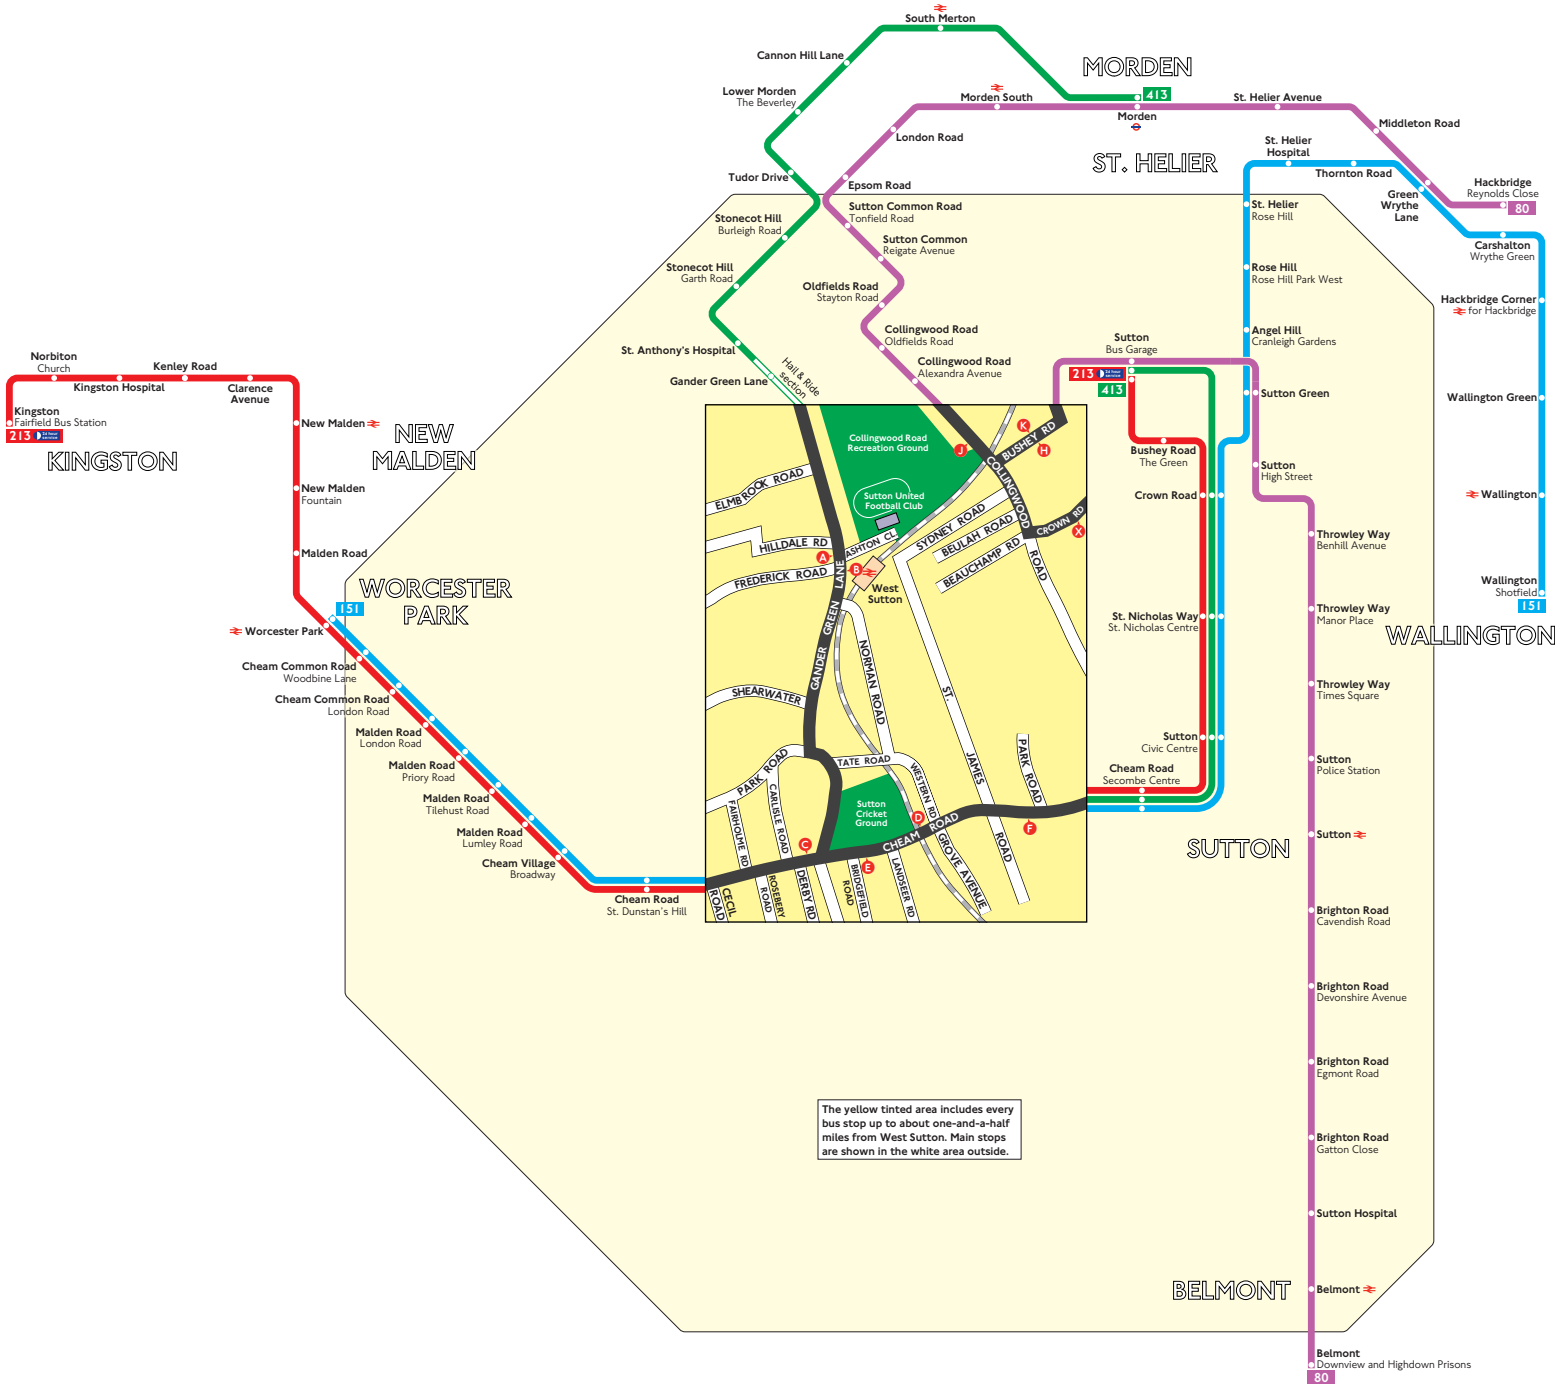

Buses from West Sutton

Key

- Connections with Underground
- Connections with National Rail

A Red discs show the bus stop you need for your chosen bus service. The disc **A** appears on the top of the bus stop in the street (see map of town centre in centre of diagram).

Route finder

Day buses including 24-hour routes

Bus route	Towards	Bus stops
80	Belmont	K
	Hackbridge	H J
151	Wallington	C D
	Worcester Park	E F
213	Kingston	E F
	Sutton	C D
413	Morden	A E F
	Sutton	B D