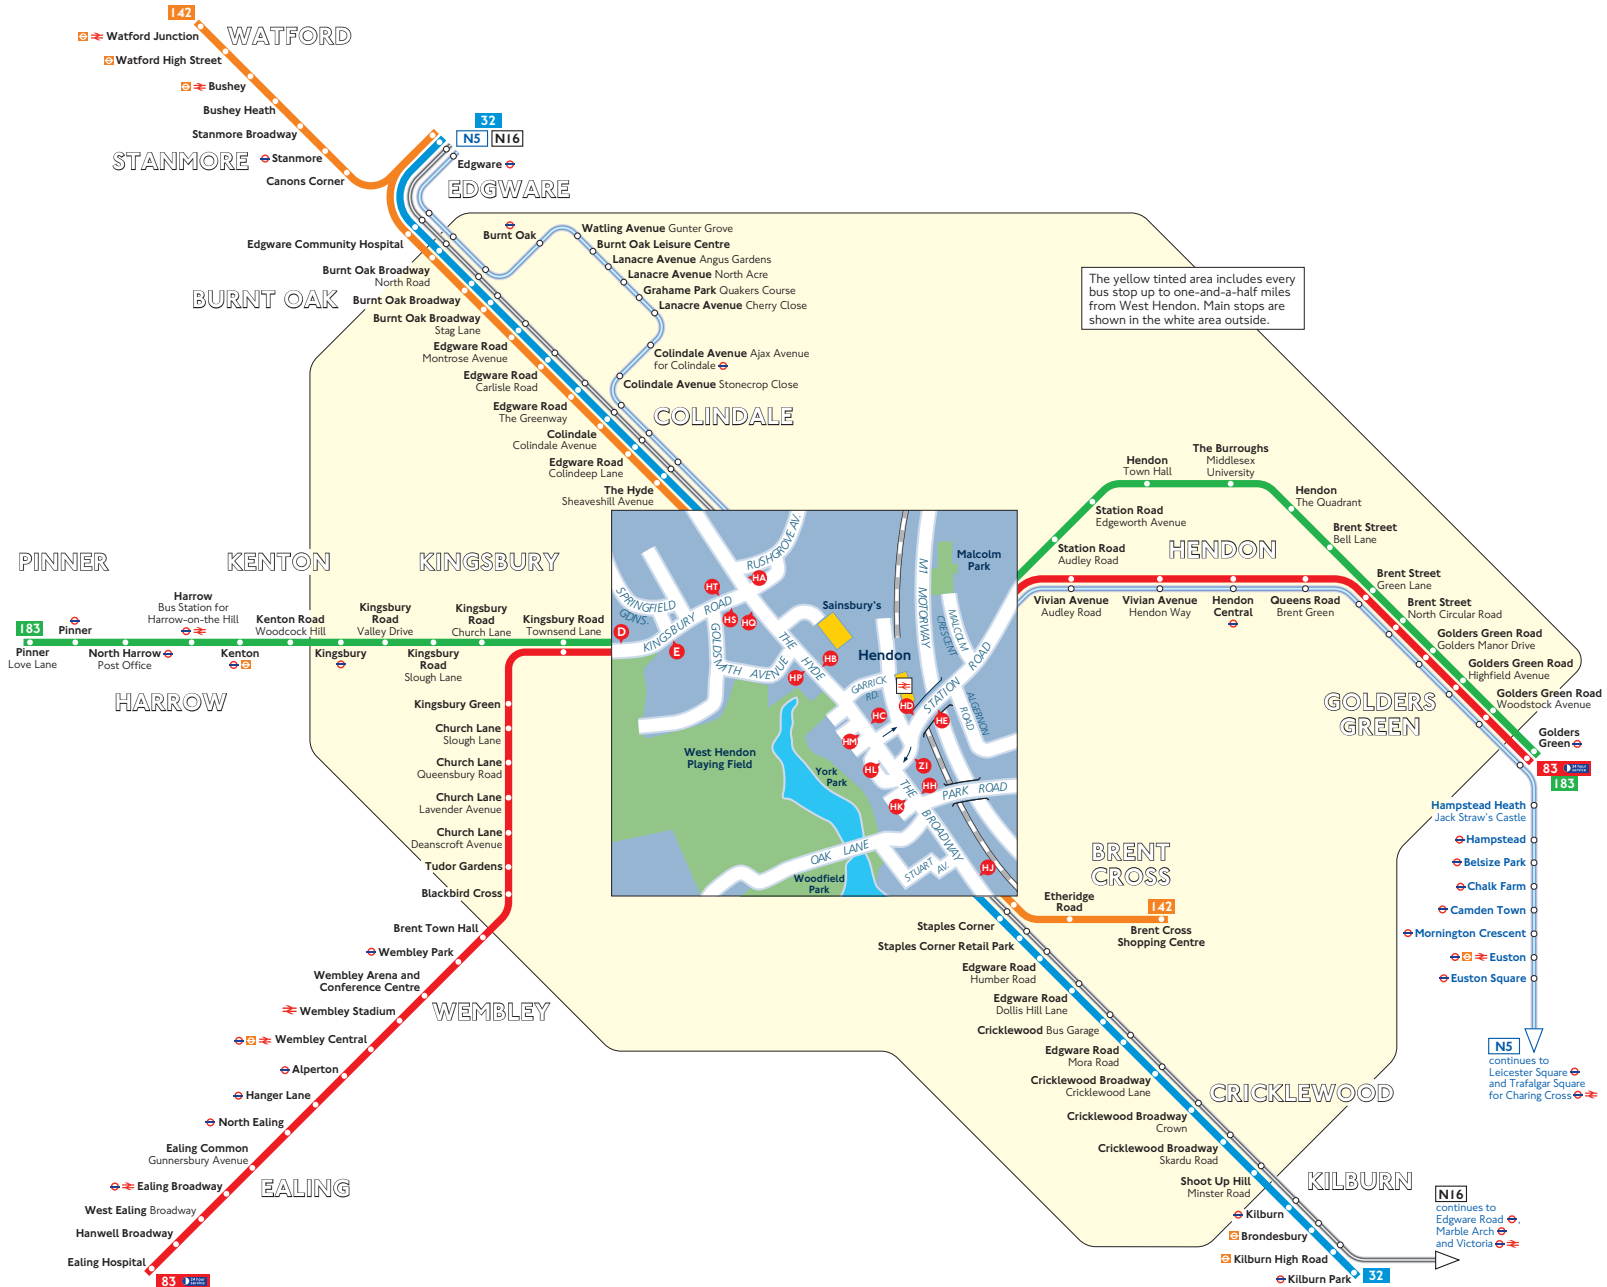

Buses from West Hendon

Key

- Connections with London Underground
- Connections with London Overground
- Connections with National Rail

Red discs show the bus stop you need for your chosen bus service. The disc appears on the top of the bus stop in the street (see map of town centre in centre of diagram).

Route finder

Day buses including 24-hour services

Bus route	Towards	Bus stops
32	Edgware	HK HL HM HP HC
83	Kilburn Park	HA HB HC HD HE
	Ealing Hospital	E HE HL HM HP HS
	Golders Green	D HB HC HD HT
142	Brent Cross Shopping Centre	HA HB HC HD HE
	Watford Junction	HK HM HP HC
183	Golders Green	D HB HC HD HT
	Pinner	E HE HL HM HP HS

Night buses

Bus route	Towards	Bus stops
N5	Edgware	HE HL HM HP HC
	Trafalgar Square	HA HB HC HD
N16	Edgware	HK HM HP HC
	Victoria	HA HB HC HD HE