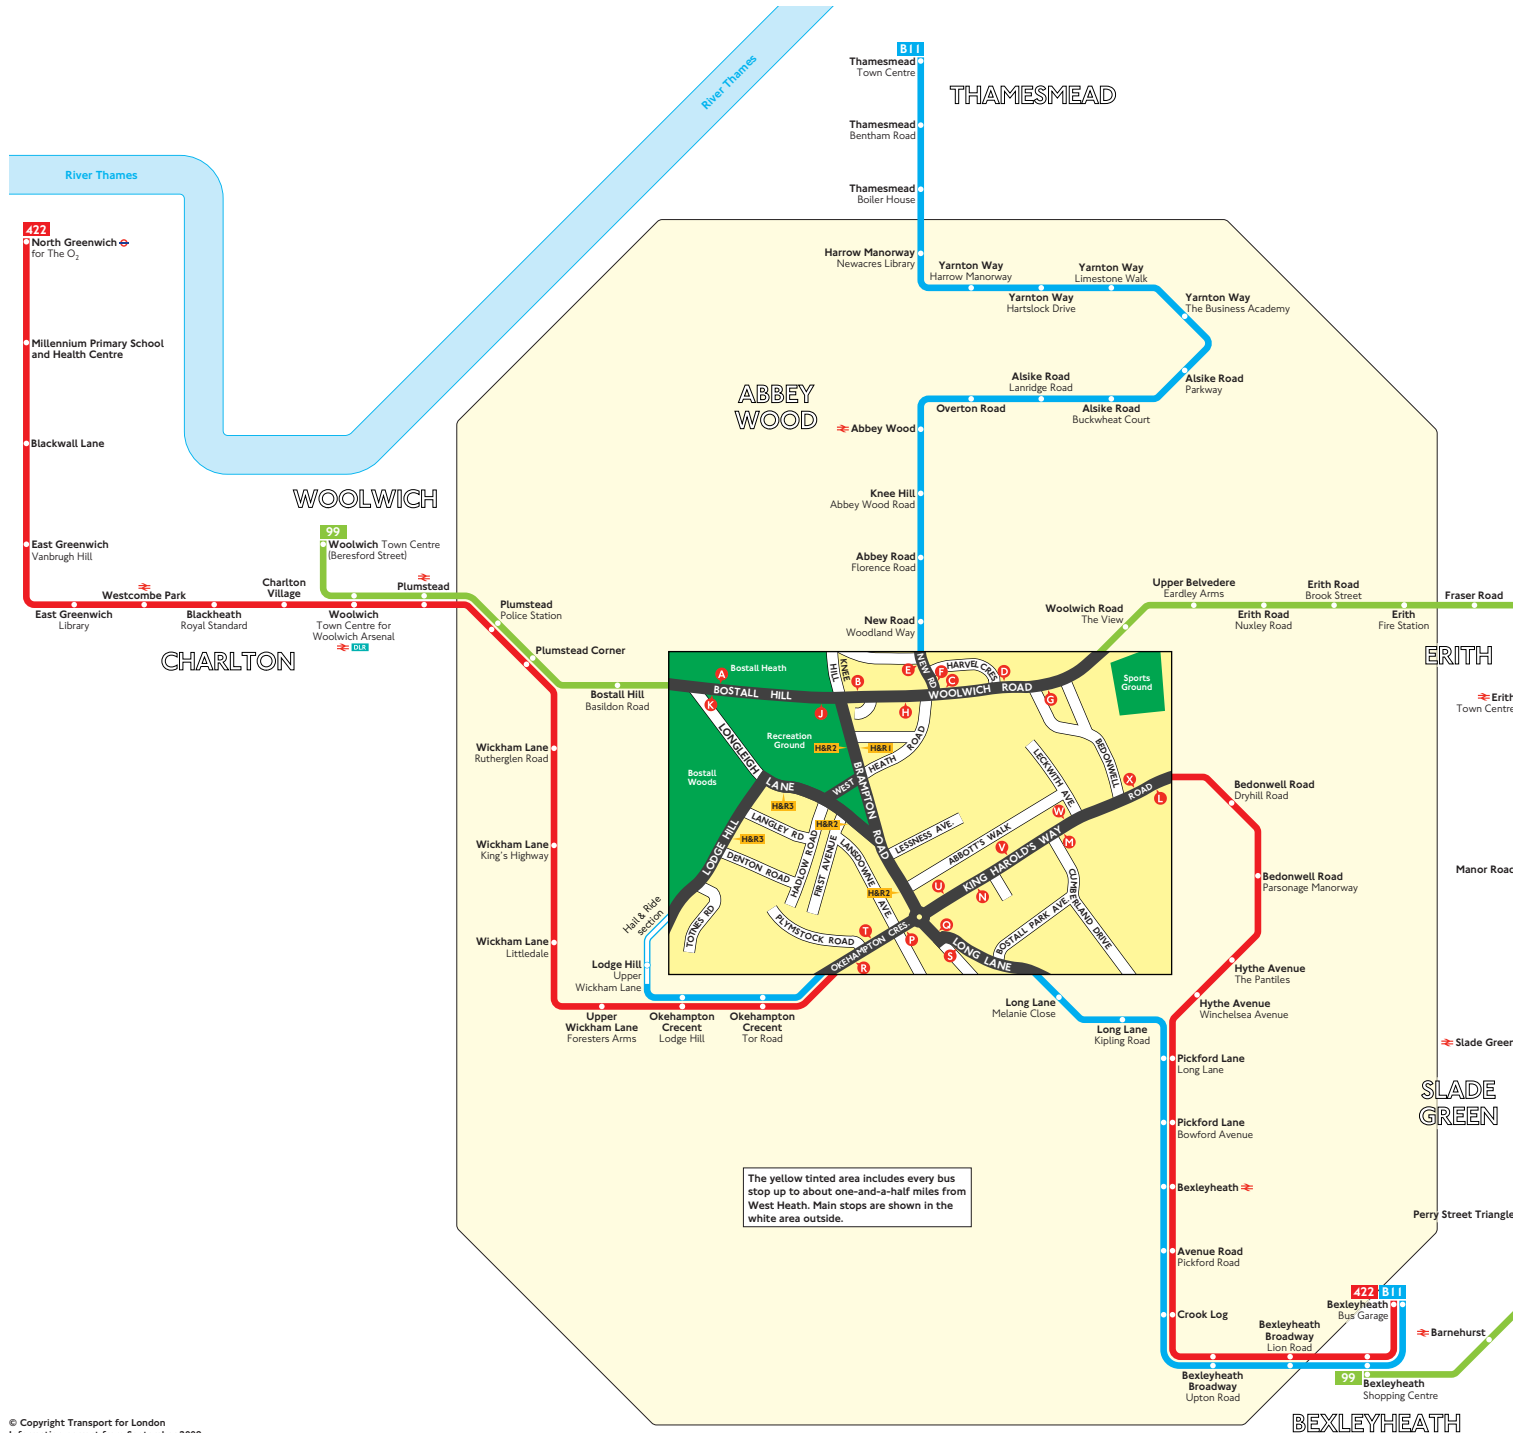

Buses from West Heath

Key

- Connections with Underground
- Connections with National Rail
- Connections with Docklands Light Railway

Route B11 operates as Hail & Ride on the sections of roads marked H&R1, H&R2 and H&R3 on the map. Buses stop at any safe point along the road. There are no bus stops at these locations, but please indicate clearly to the driver when you wish to board or alight.

Red discs show the bus stop you need for your chosen bus service. The disc **A** appears on the top of the bus stop in the street (see map of town centre in centre of diagram).

Route finder

Day buses

Bus route	Towards	Bus stops
99	Bexleyheath	A B C D
	Woolwich	G H I K
422	Bexleyheath	T U V W X
	North Greenwich	L M N P R
B11	Bexleyheath	F H O T H&R1 H&R3
	Thamesmead	B E S T H&R2 H&R3