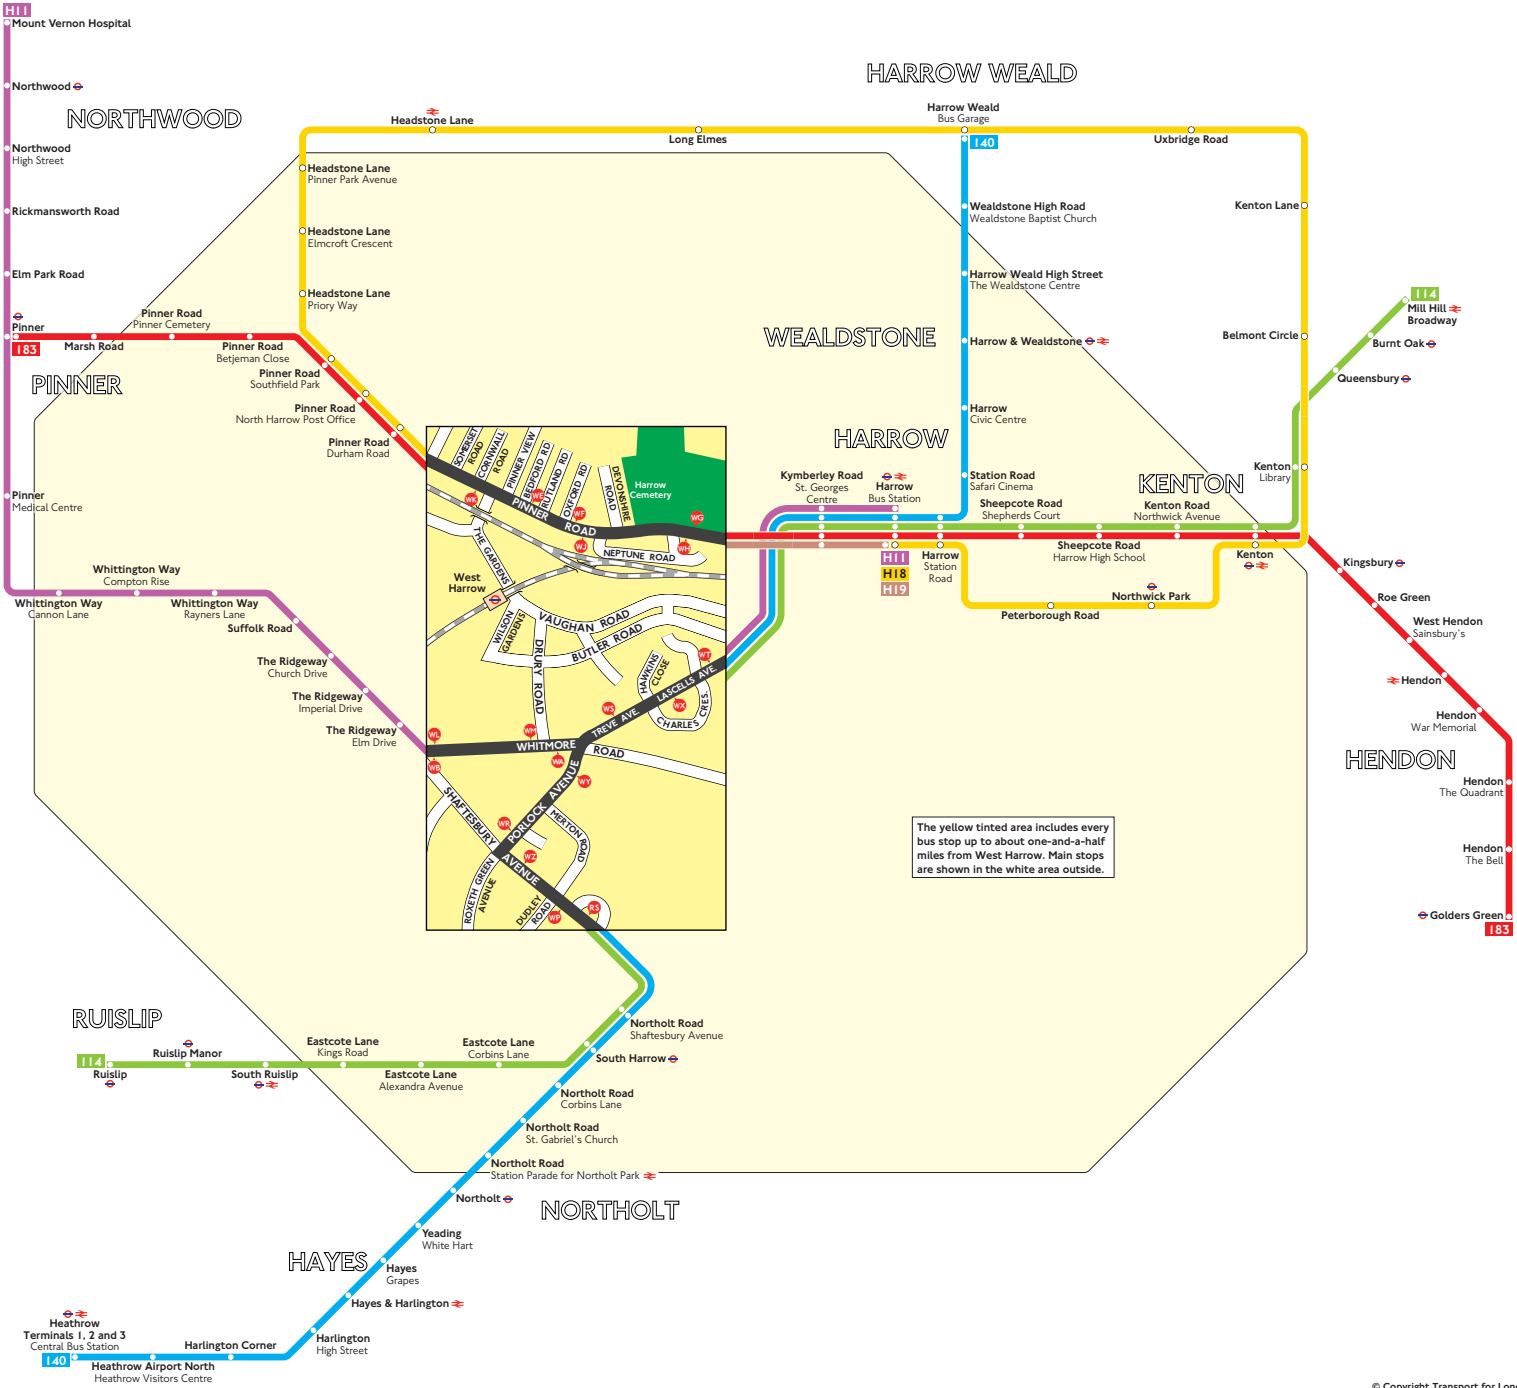

Buses from West Harrow

Key

- Connections with Underground
- Connections with National Rail

A Red discs show the bus stop you need for your chosen bus service. The disc **A** appears on the top of the bus stop in the street (see map of town centre in centre of diagram).

Route finder

Day buses including 24-hour routes

Bus route	Towards	Bus stops
114	Mill Hill Ruislip	VP WB WS WT RS WP WY WZ
140	Harrow Weald Heathrow Airport	WP WB WS WT RS WP WY WZ
183	Golders Green Pinner	VE WF WG WP WJ WK
H11	Harrow Mount Vernon Hospital	VL VP WS WT VA VB VC
H18	Harrow via Headstone Lane	VP WB WS WT
H19	Harrow	VE WF WG