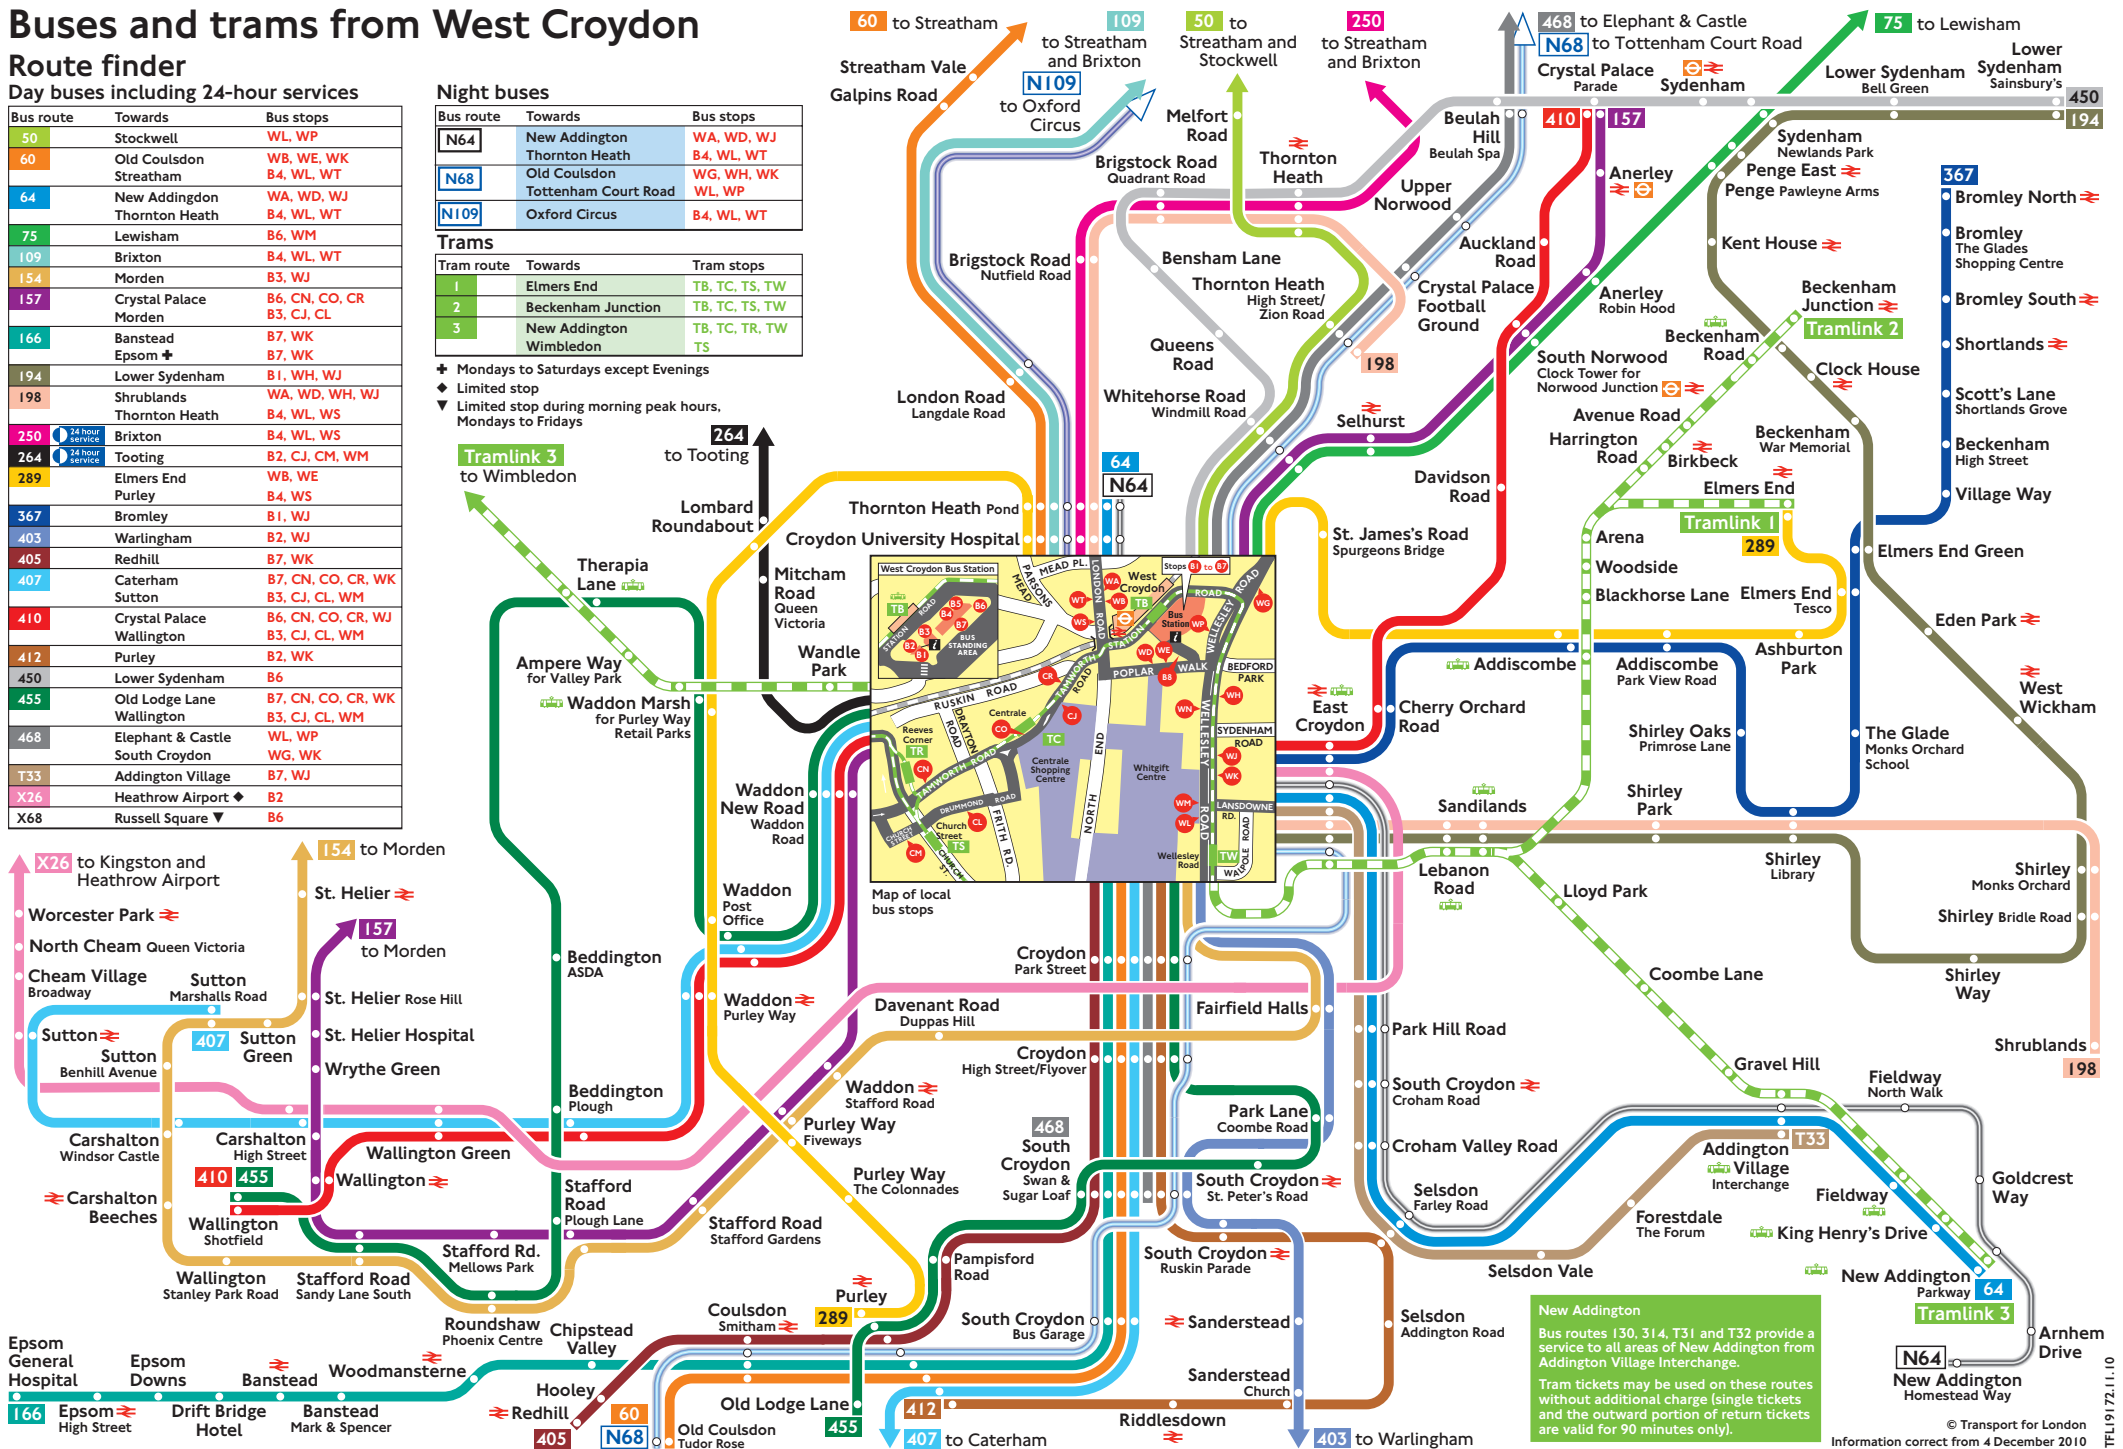

## Route finder

Day buses including 24-hour services

Bus route	Towards	Bus stops
50	Stockwell	WL, WP
60	Old Coulsdon Streatham	WB, WE, WK B4, WL, WT
64	New Addington Thornton Heath	WA, WD, WJ B4, WL, WT
75	Lewisham	B6, WM
109	Brixton	B4, WL, WT
154	Morden	B3, WJ
157	Crystal Palace Morden	B6, CN, CO, CR B3, CJ, CL
166	Banstead Epsom	B7, WK B7, WK
194	Lower Sydenham	B1, WH, WJ
198	Shrublands Thornton Heath	WA, WD, WH, WJ B4, WL, WS
250	Brixton	B4, WL, WS
264	Tooting	B2, CJ, CM, WM
289	Elmers End Purley	WB, WE B4, WS
367	Bromley	B1, WJ
403	Waringham	B2, WJ
405	Redhill	B7, WK
407	Caterham Sutton	B7, CN, CO, CR, WK B3, CJ, CL, WM
410	Crystal Palace Wallington	B6, CN, CO, CR, WJ B3, CJ, CL, WM
412	Purley	B2, WK
450	Lower Sydenham	B6
455	Old Lodge Lane Wallington	B7, CN, CO, CR, WK B3, CJ, CL, WM
468	Elephant & Castle South Croydon	WL, WP WG, WK
T33	Addington Village	B7, WJ
X26	Heathrow Airport	B2
X68	Russell Square	B6

## Night buses

Bus route	Towards	Bus stops
N64	New Addington Thornton Heath	WA, WD, WJ B4, WL, WT
N68	Old Coulsdon Tottenham Court Road	WG, WH, WK WL, WP
NI09	Oxford Circus	B4, WL, WT

## Trams

Tram route	Towards	Tram stops
1	Elmers End	TB, TC, TS, TW
2	Beckenham Junction	TB, TC, TS, TW
3	New Addington Wimbledon	TB, TC, TR, TW TS

- ♣ Mondays to Saturdays except Evenings
- ♠ Limited stop
- ♣ Limited stop during morning peak hours, Mondays to Fridays

New Addington  
Bus routes 130, 314, T31 and T32 provide a service to all areas of New Addington from Addington Village Interchange.  
Tram tickets may be used on these routes without additional charge (single tickets and the outward portion of return tickets are valid for 90 minutes only).