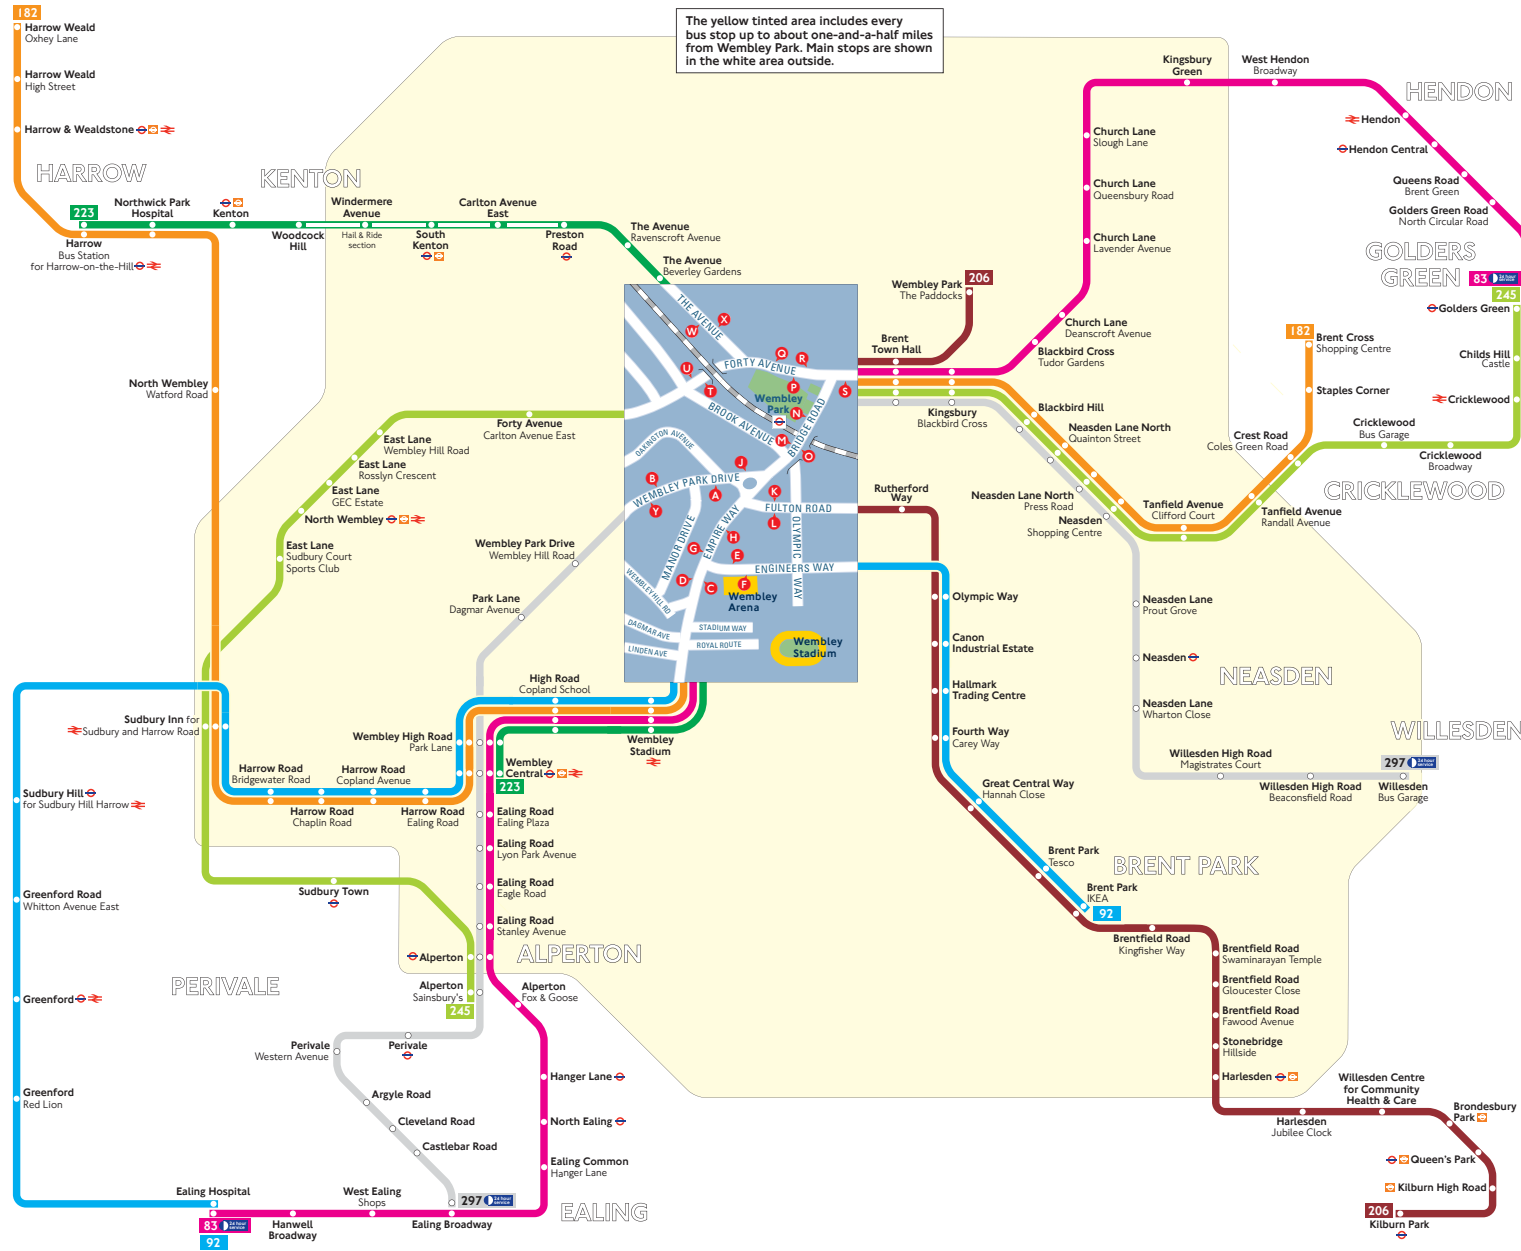

Buses from Wembley Park

The yellow tinted area includes every bus stop up to about one-and-a-half miles from Wembley Park. Main stops are shown in the white area outside.

Route finder

Day buses including 24-hour routes

Bus route	Towards	Bus stops
83	Ealing Hospital	C H O S
	Golders Green	D G J N
92	Brent Park	D E
	Ealing Hospital	C F
182	Brent Cross	D G J N
	Harrow Weald	C H O S
206	Kilburn Park	K O S
	Wembley Park	J L M
223	Harrow	D G J M P W
	Wembley Central	C H O Q R X
245	Alperton	P S T
	Golders Green	G R U
297	Ealing Broadway	A O S Y
	Willesden	B J M