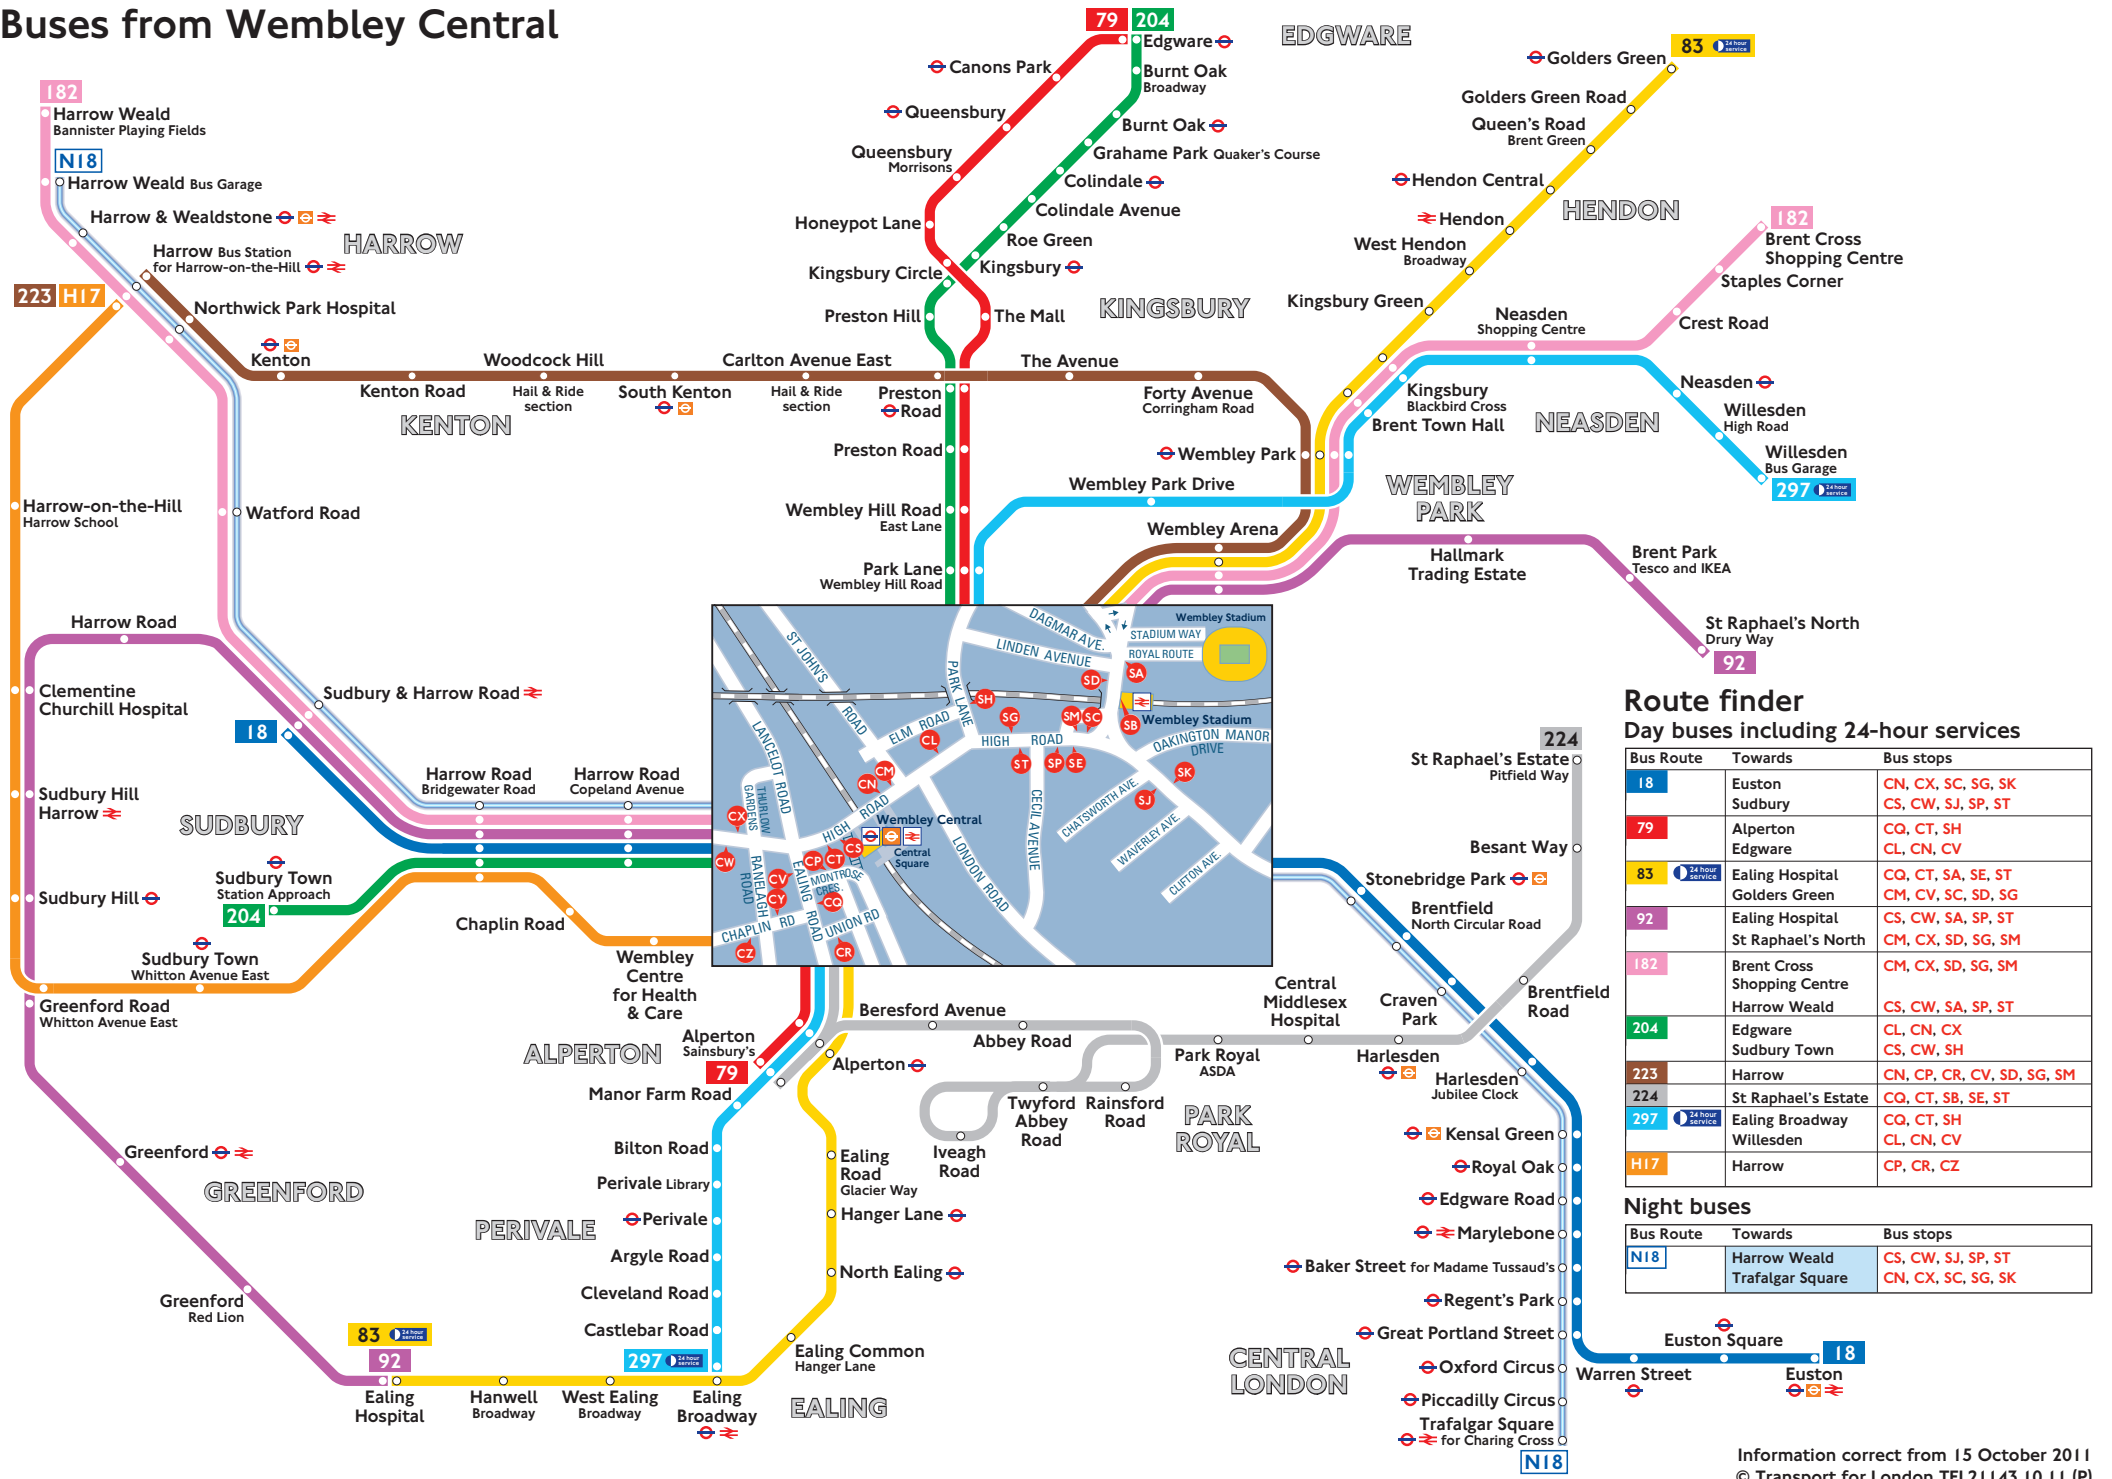

Buses from Wembley Central

Route finder Day buses including 24-hour services

Bus Route	Towards	Bus stops
18	Euston Sudbury	CN, CX, SC, SG, SK CS, CW, SJ, SP, ST
79	Alperton Edgware	CQ, CT, SH CL, CN, CV
83	Ealing Hospital Golders Green	CQ, CT, SA, SE, ST CM, CV, SC, SD, SG
92	Ealing Hospital St Raphael's North	CS, CW, SA, SP, ST CM, CX, SD, SG, SM
182	Brent Cross Shopping Centre Harrow Weald	CM, CX, SD, SG, SM CS, CW, SA, SP, ST
204	Edgware Sudbury Town	CL, CN, CX CS, CW, SH
223	Harrow	CN, CP, CR, CV, SD, SG, SM
224	St Raphael's Estate	CQ, CT, SB, SE, ST
297	Ealing Broadway Willesden	CQ, CT, SH CL, CN, CV
H17	Harrow	CP, CR, CZ

Night buses

Bus Route	Towards	Bus stops
N18	Harrow Weald Trafalgar Square	CS, CW, SJ, SP, ST CN, CX, SC, SG, SK