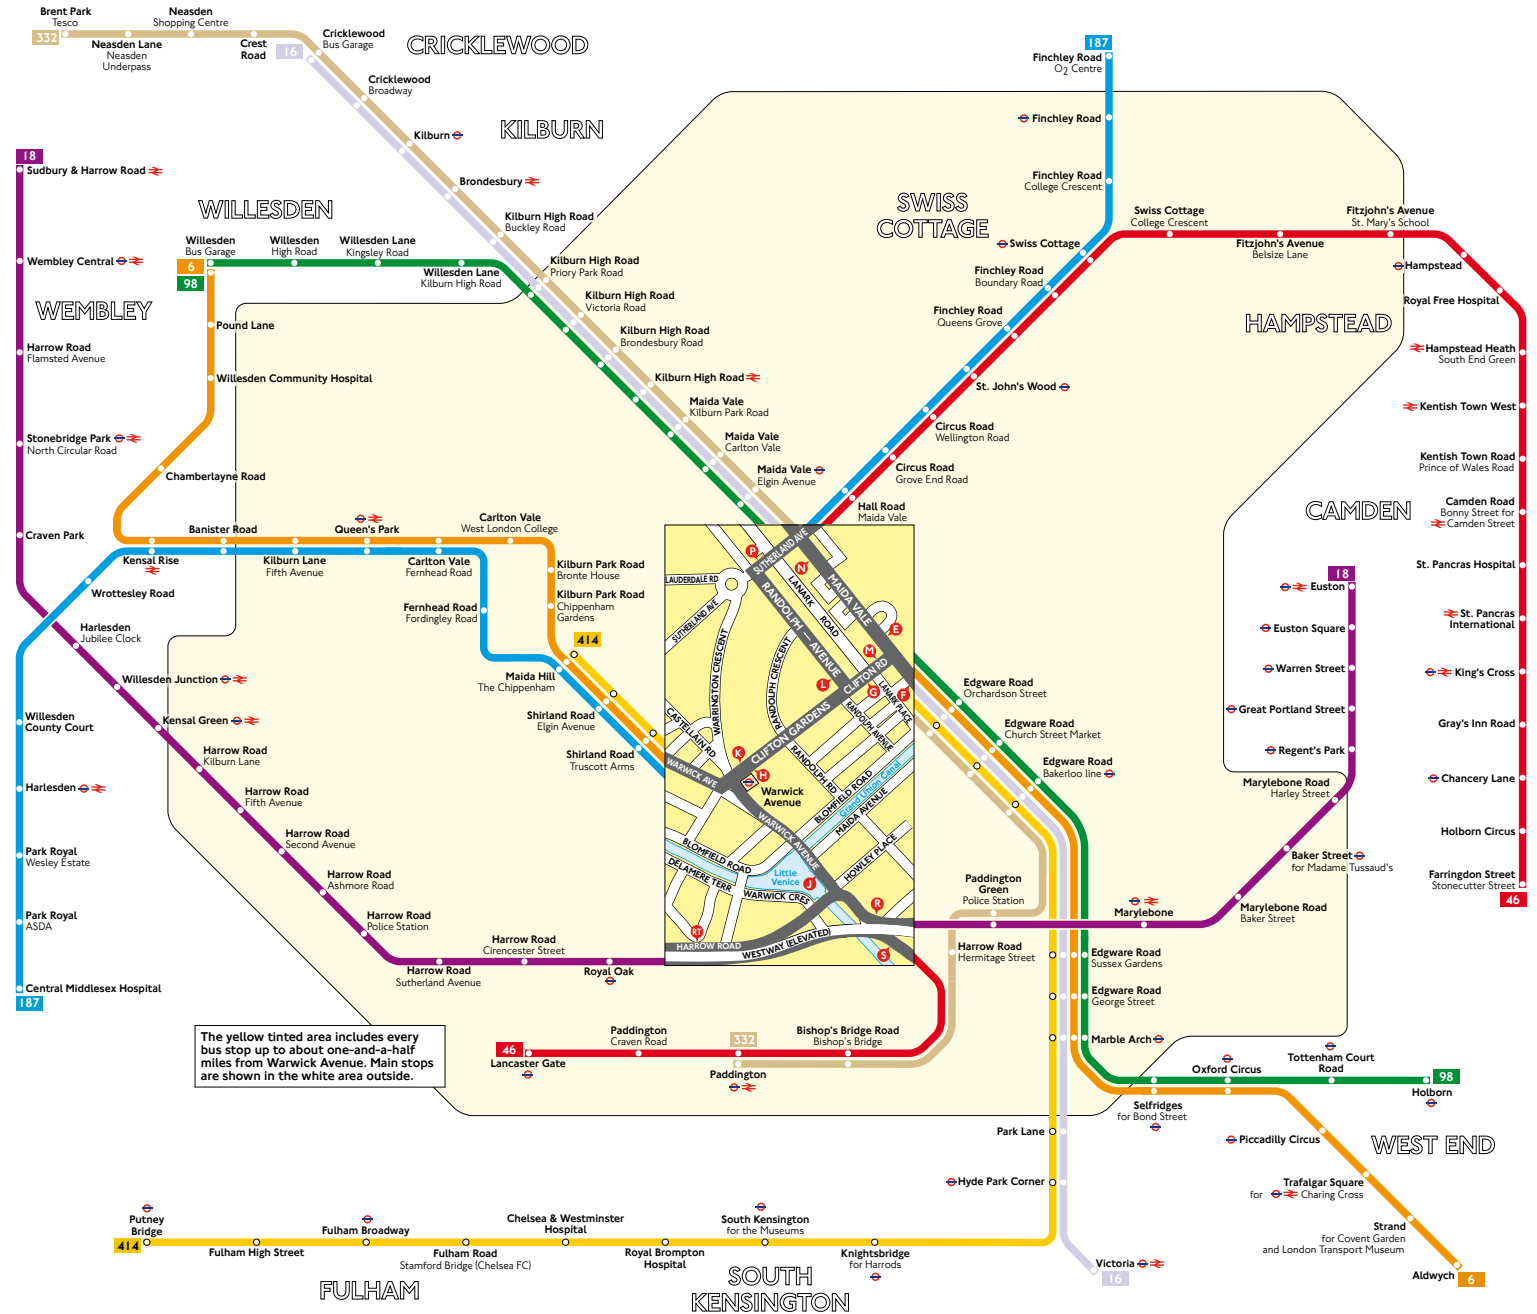

Buses from Warwick Avenue

Route finder

Day buses including 24-hour routes

Bus route	Towards	Bus stops
6	Aldwych	K M
	Willesden	F G H
16	Cricklewood	F N
	Victoria	E
18	Euston	R RT
	Sudbury	S
46	Farringdon Street	J K L P
	Lancaster Gate	G H R
98	Holborn	E
	Willesden	F N
187	Central Middlesex Hospital	G H
	Finchley Road	K L P
332	Brent Park	F N
	Paddington	E
414	Maida Hill	F G H
	Putney Bridge	K M

Night buses

Bus route	Towards	Bus stops
N16	Edgware	F N
	Victoria	E
N18	Harrow Weald	S
	Trafalgar Square	R RT
N98	Holborn	E
	Stanmore	F N