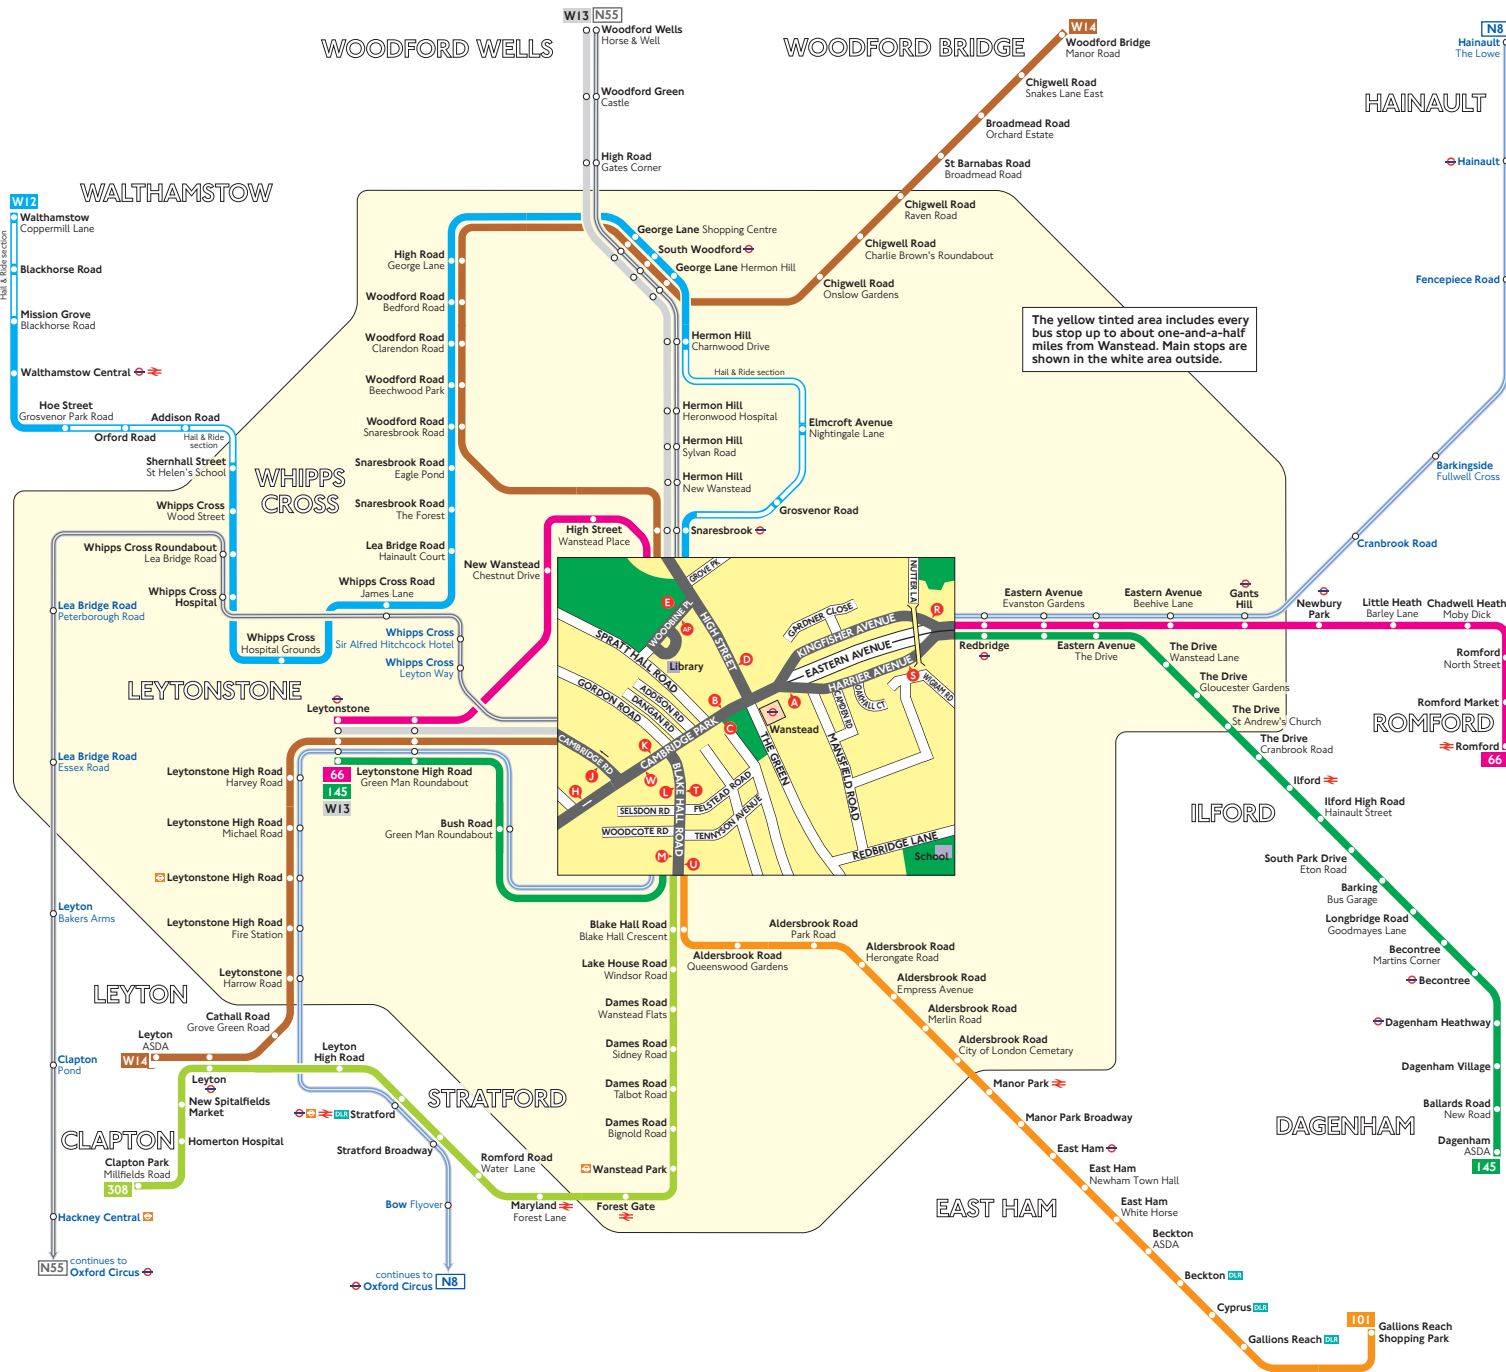

Buses from Wanstead

Route finder

Day buses

Bus route	Towards	Bus stops
66	Leytonstone	A S
	Romford	D R
101	Gallions Reach Shopping Park	C D E T U
145	Dagenham	B H K R
	Leytonstone	A C S T U
308	Clapton Park	C D E T U
W12	Walthamstow	E
W13	Leytonstone	C D J W
	Woodford Wells	B H K
W14	Leyton	C D J W
	Woodford Bridge	B H K

Night buses

Bus route	Towards	Bus stops
N8	Hainault	B H K R
	Oxford Circus	A C S T U
N55	Oxford Circus	C D J W
	Woodford Wells	B H K

Other buses

Bus route	Towards	Bus stops
958	Iford ▼	C D T U
	Woodford ▼	B L M