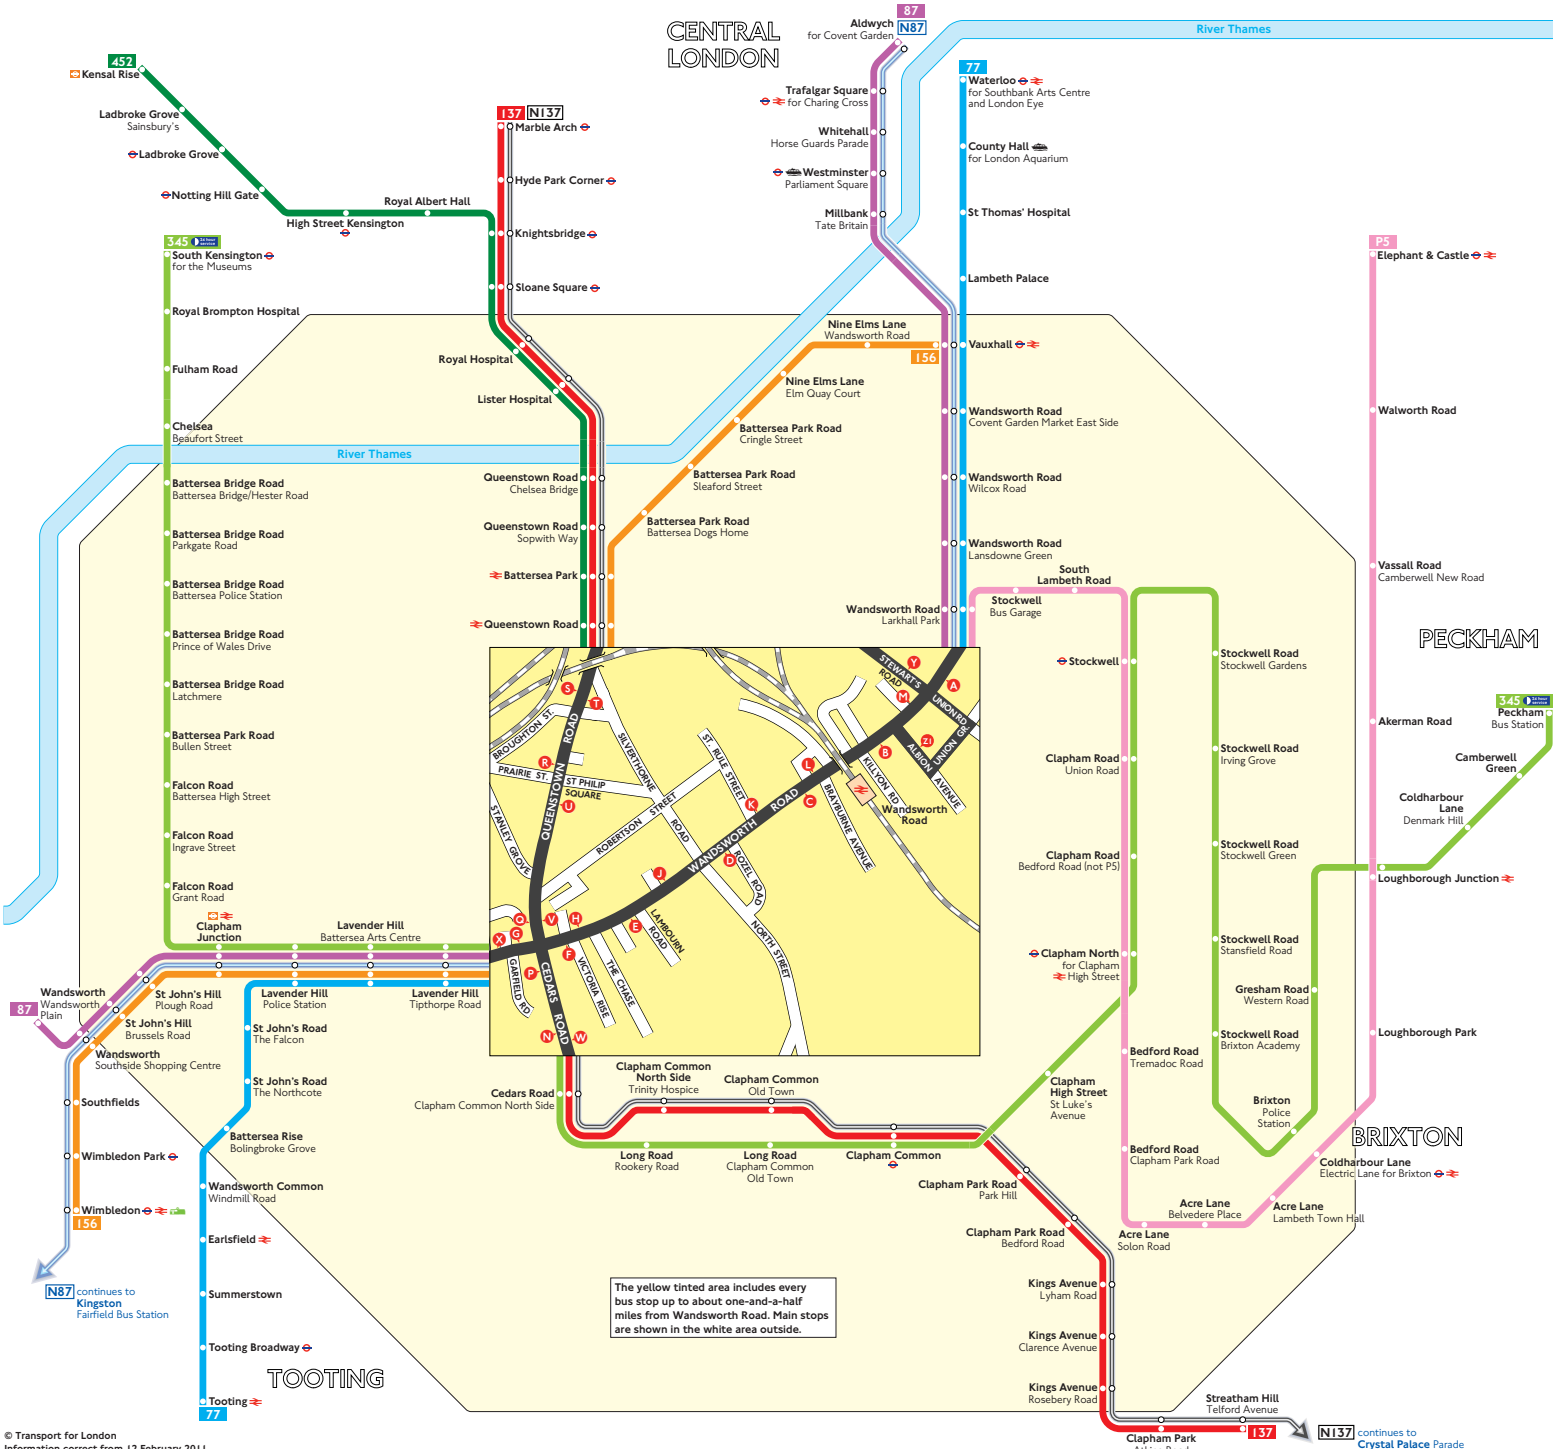

Buses from Wandsworth Road

Key

1. 77 Day buses in black
   - N87 Night buses in blue
   - Connections with London Underground
   - Connections with London Overground
   - Connections with National Rail
   - Connections with river boats
   - Connections with Tramlink
2. Red discs show the bus stop you need for your chosen bus service. The disc appears on the top of the bus stop in the street (see map of town centre in centre of diagram).

Route finder

Day buses including 24-hour services

Bus route	Towards	Bus stops
77	Tooting	A B C D E F
	Waterloo	G H J K L M
87	Aldwych	G H J K L M
	Wandsworth	A B C D E F
137	Marble Arch	N P O R S
	Streatham Hill	T U V W
156	Vauxhall	G O R S
	Wimbledon	T U V
345	Peckham	W X
	South Kensington	N P
452	Kensal Rise	B C D E F G O R S
P5	Elephant & Castle	Y

Night buses

Bus route	Towards	Bus stops
N87	Aldwych	G H J K L M
	Kingston	A B C D E F
N137	Crystal Palace	T U V W
	Marble Arch	N P O R S