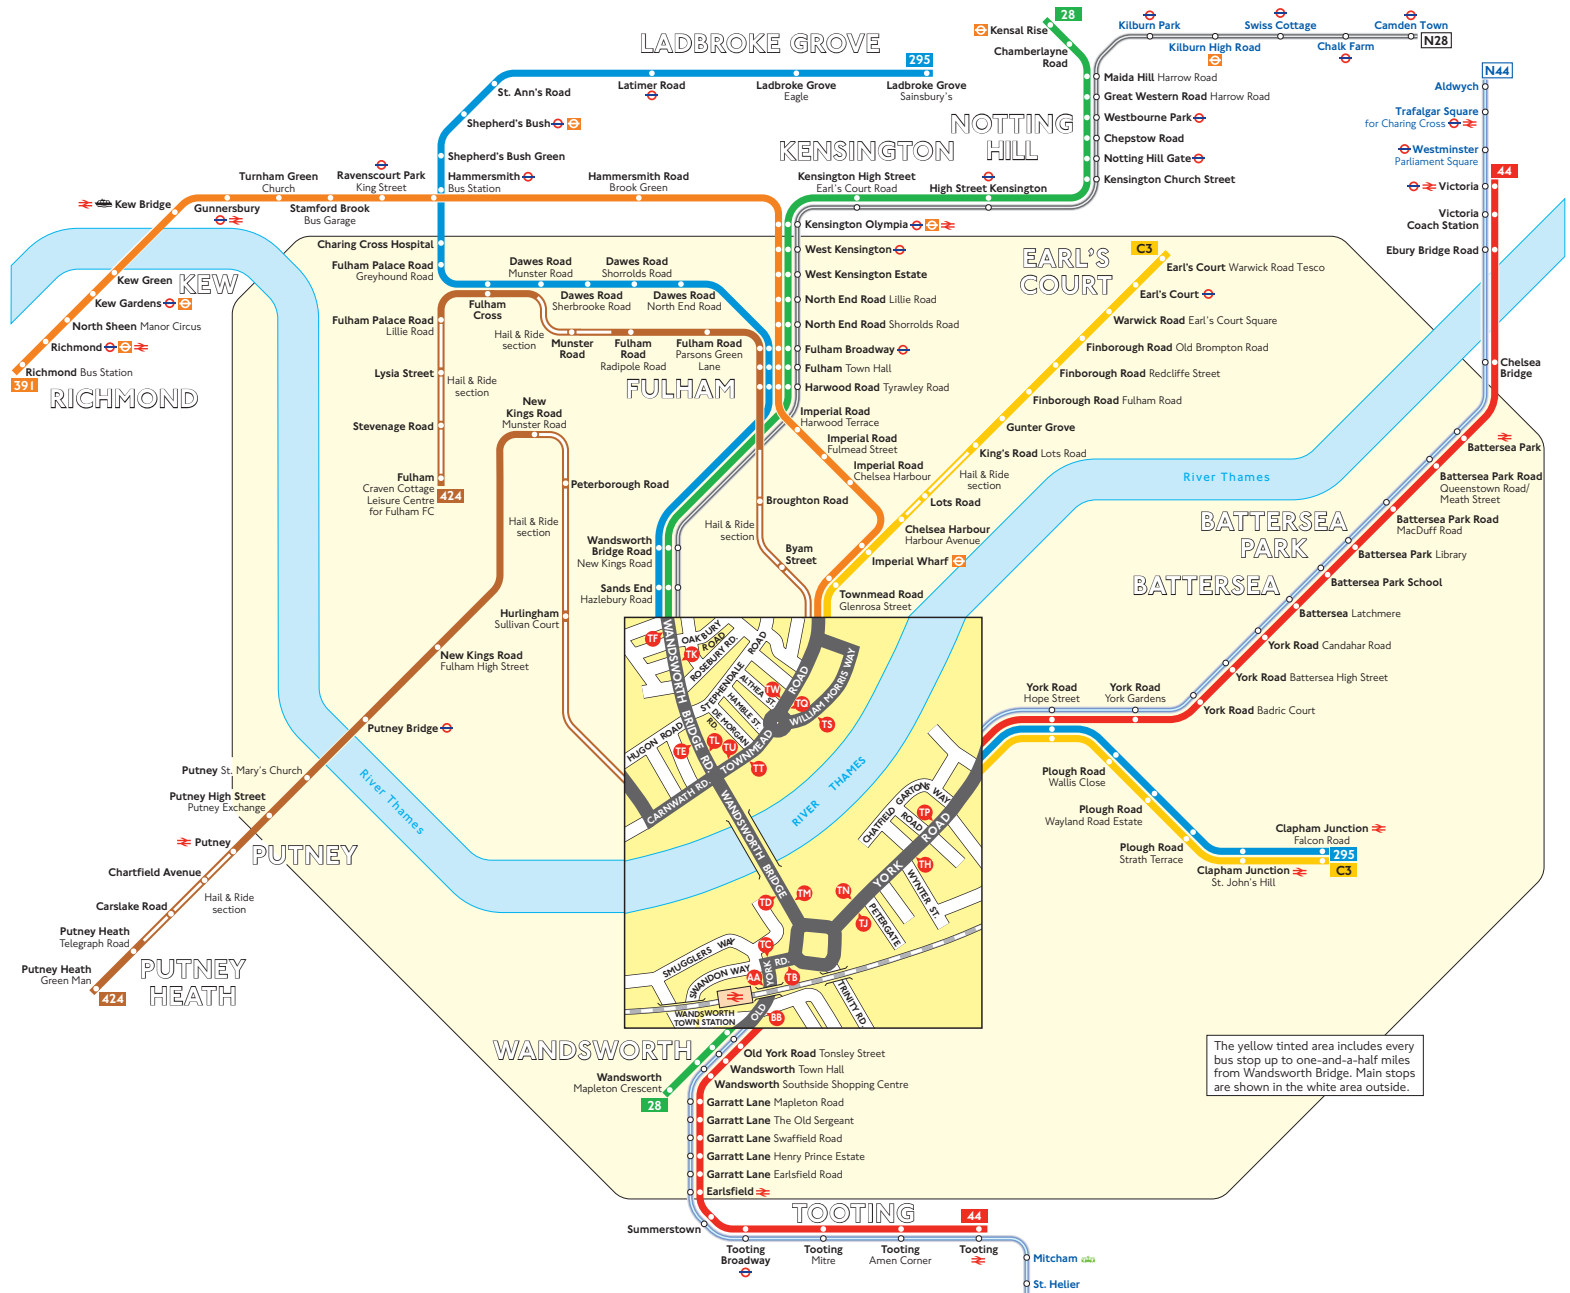

Buses from Wandsworth Bridge

Key

- Mondays to Saturdays except evenings
- Connections with London Underground
- Connections with London Overground
- Connections with National Rail
- Connections with Tramlink
- Connections with river boats

Red discs show the bus stop you need for your chosen bus service. The disc **A** appears on the top of the bus stop in the street (see map of town centre in centre of diagram).

Route finder

Day buses including 24 hour routes

Bus route	Towards	Bus stops
28	Kensal Rise Wandsworth	AA TC TD TE TF BB TB TK TL TM
44	Tooting Victoria	BB TB TH TJ AA TC TN TP
295	Clapham Junction Ladbroke Grove	TK TL TM TN TP TD TE TF TH TJ
391	Richmond	TS TW
424	Craven Cottage + Putney Heath +	TU TV TO TT
C3	Clapham Junction Earl's Court	TM TN TP TO TT TD TH TJ TU TW

Night buses

Bus route	Towards	Bus stops
N28	Camden Town Wandsworth	AA TC TD TE TF BB TB TK TL TM
N44	Aldwych Sutton	AA TC TN TP BB TB TH TJ