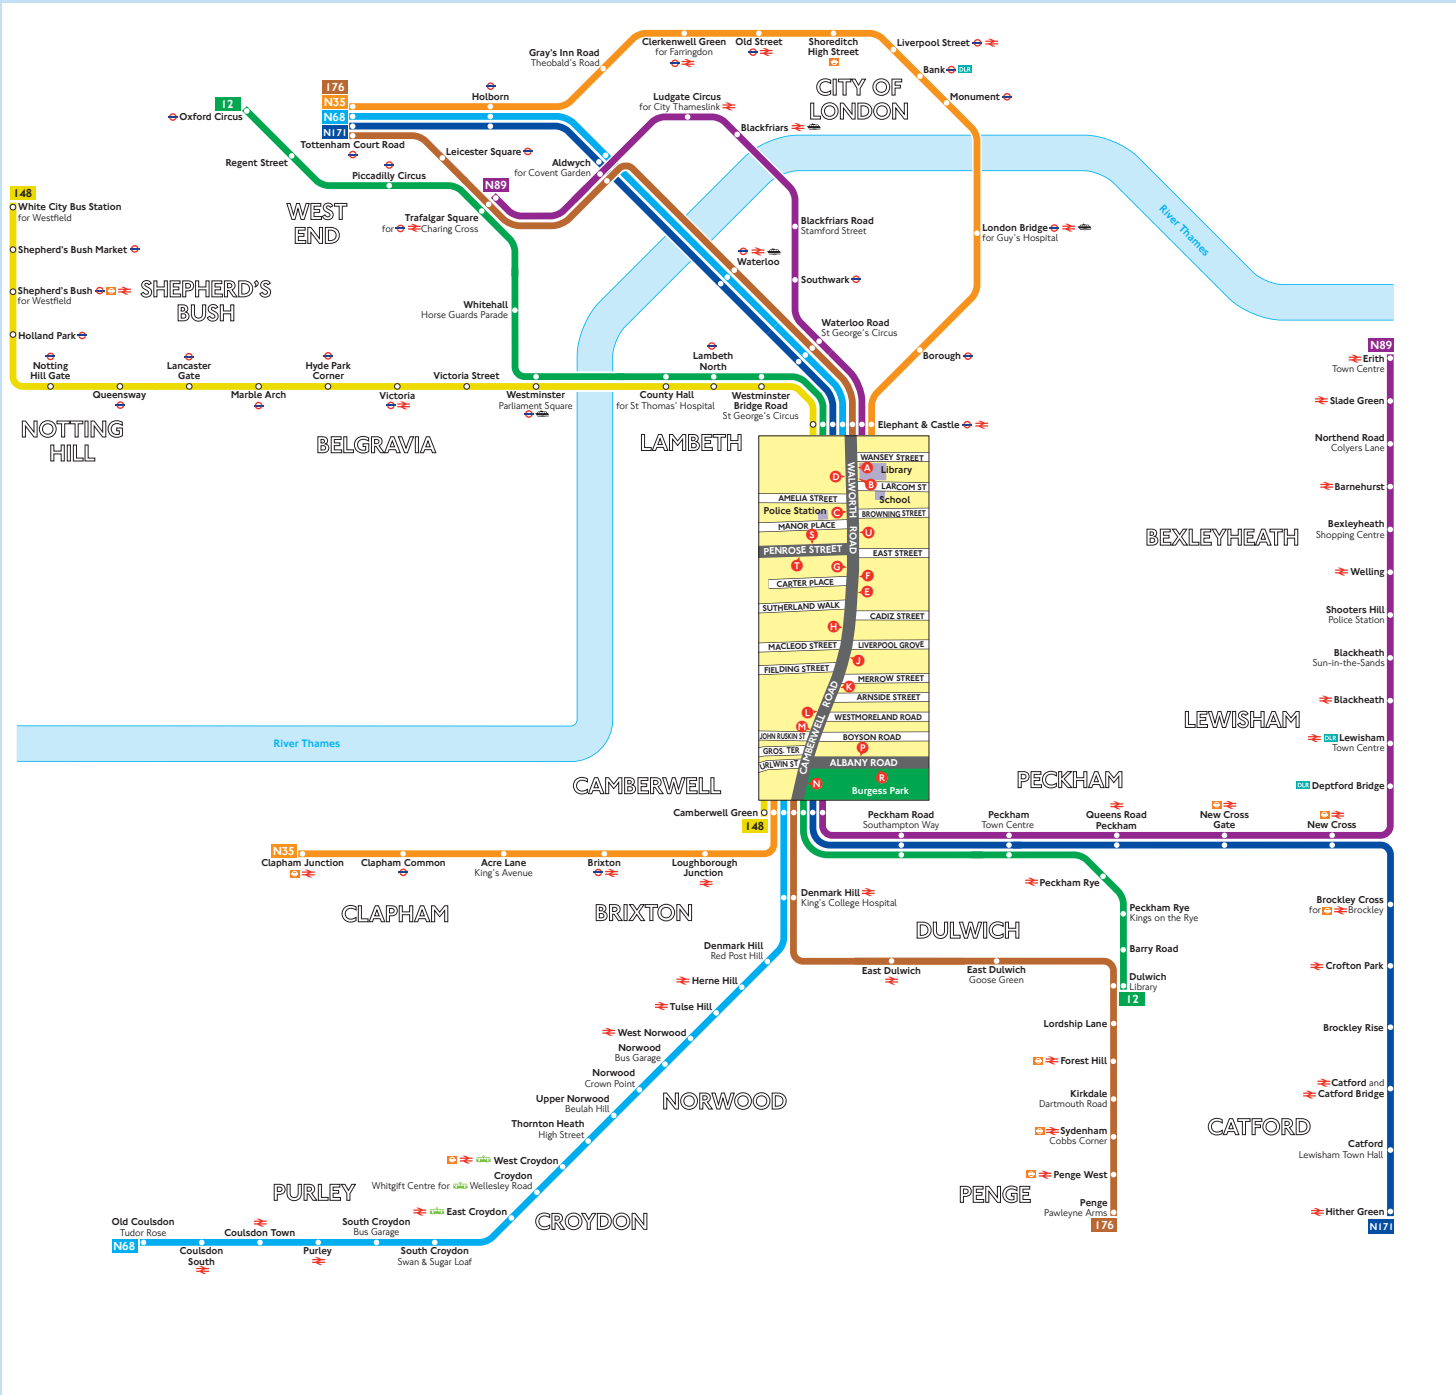

Night buses from Walworth Road

Route finder

Night buses including 24-hour services

| Bus route | Towards | Bus stops |
|-------------|----------------------|-----------|
| 12 | Dulwich | A F J N |
| | Oxford Circus | C H M |
| 148 | Camberwell Green | A E J N |
| | White City | C H M |
| 176 | Penge | B F K N |
| | Tottenham Court Road | C H M |
| N35 | Clapham Junction | A E J N |
| | Tottenham Court Road | D G L |
| N68 | Old Coulsdon | B F K N |
| | Tottenham Court Road | C H M |
| N89 | Erith | A E J N |
| | Trafalgar Square | C H M |
| N171 | Hither Green | A E J N |
| | Tottenham Court Road | C H M |

Day buses

For day bus information, please see separate poster