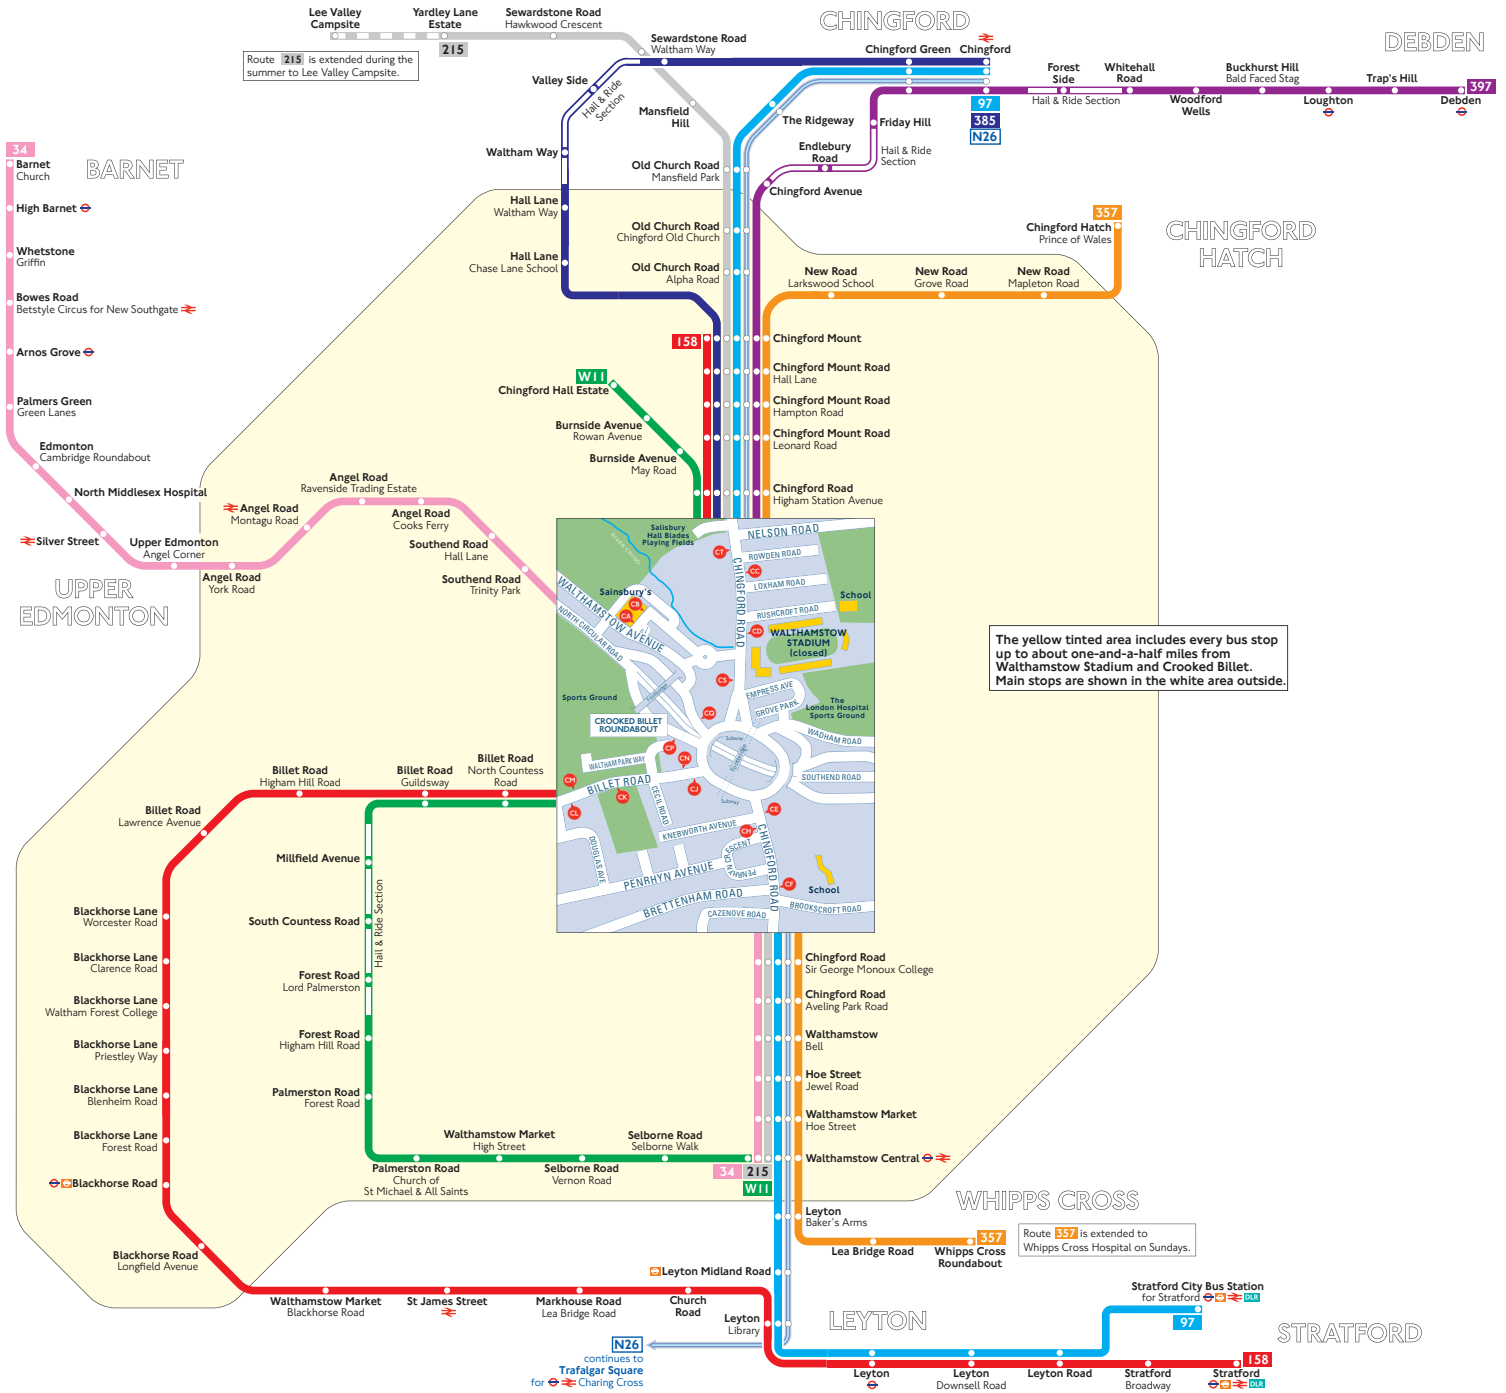

Buses from Walthamstow (Crooked Billet)

Route finder

Day buses

Bus route	Towards	Bus stops
34	Barnet	CH CP
	Walthamstow	CE CF CO
97	Chingford	CH CS CT
	Stratford City	CC CD CE CF
158	Chingford Mount	CH CN CS CT
	Stratford	CC CD CE CF
215	Lea Valley Campsite §	CH CS CT
	Walthamstow	CC CD CE CF
	Yardley Lane Estate	CH CS CT
357	Chingford Hatch	CH CS CT
	Whipps Cross Hospital ▲	CC CD CE CF
	Whipps Cross Roundabout	CC CD CE CF
385	Chingford ●	CA CT
397	Debden ⊕	CS CT
W11	Chingford Hall Estate	CS CM CN CS CT
	Walthamstow Central	CA CC CD CE CF

Night buses

Bus route	Towards	Bus stops
N26	Chingford	CH CS CT
	Trafalgar Square	CC CD CE CF

- Monday to Saturday daytime off-peak
- ⊕ Except evenings
- ▲ Sundays only
- § Summer only