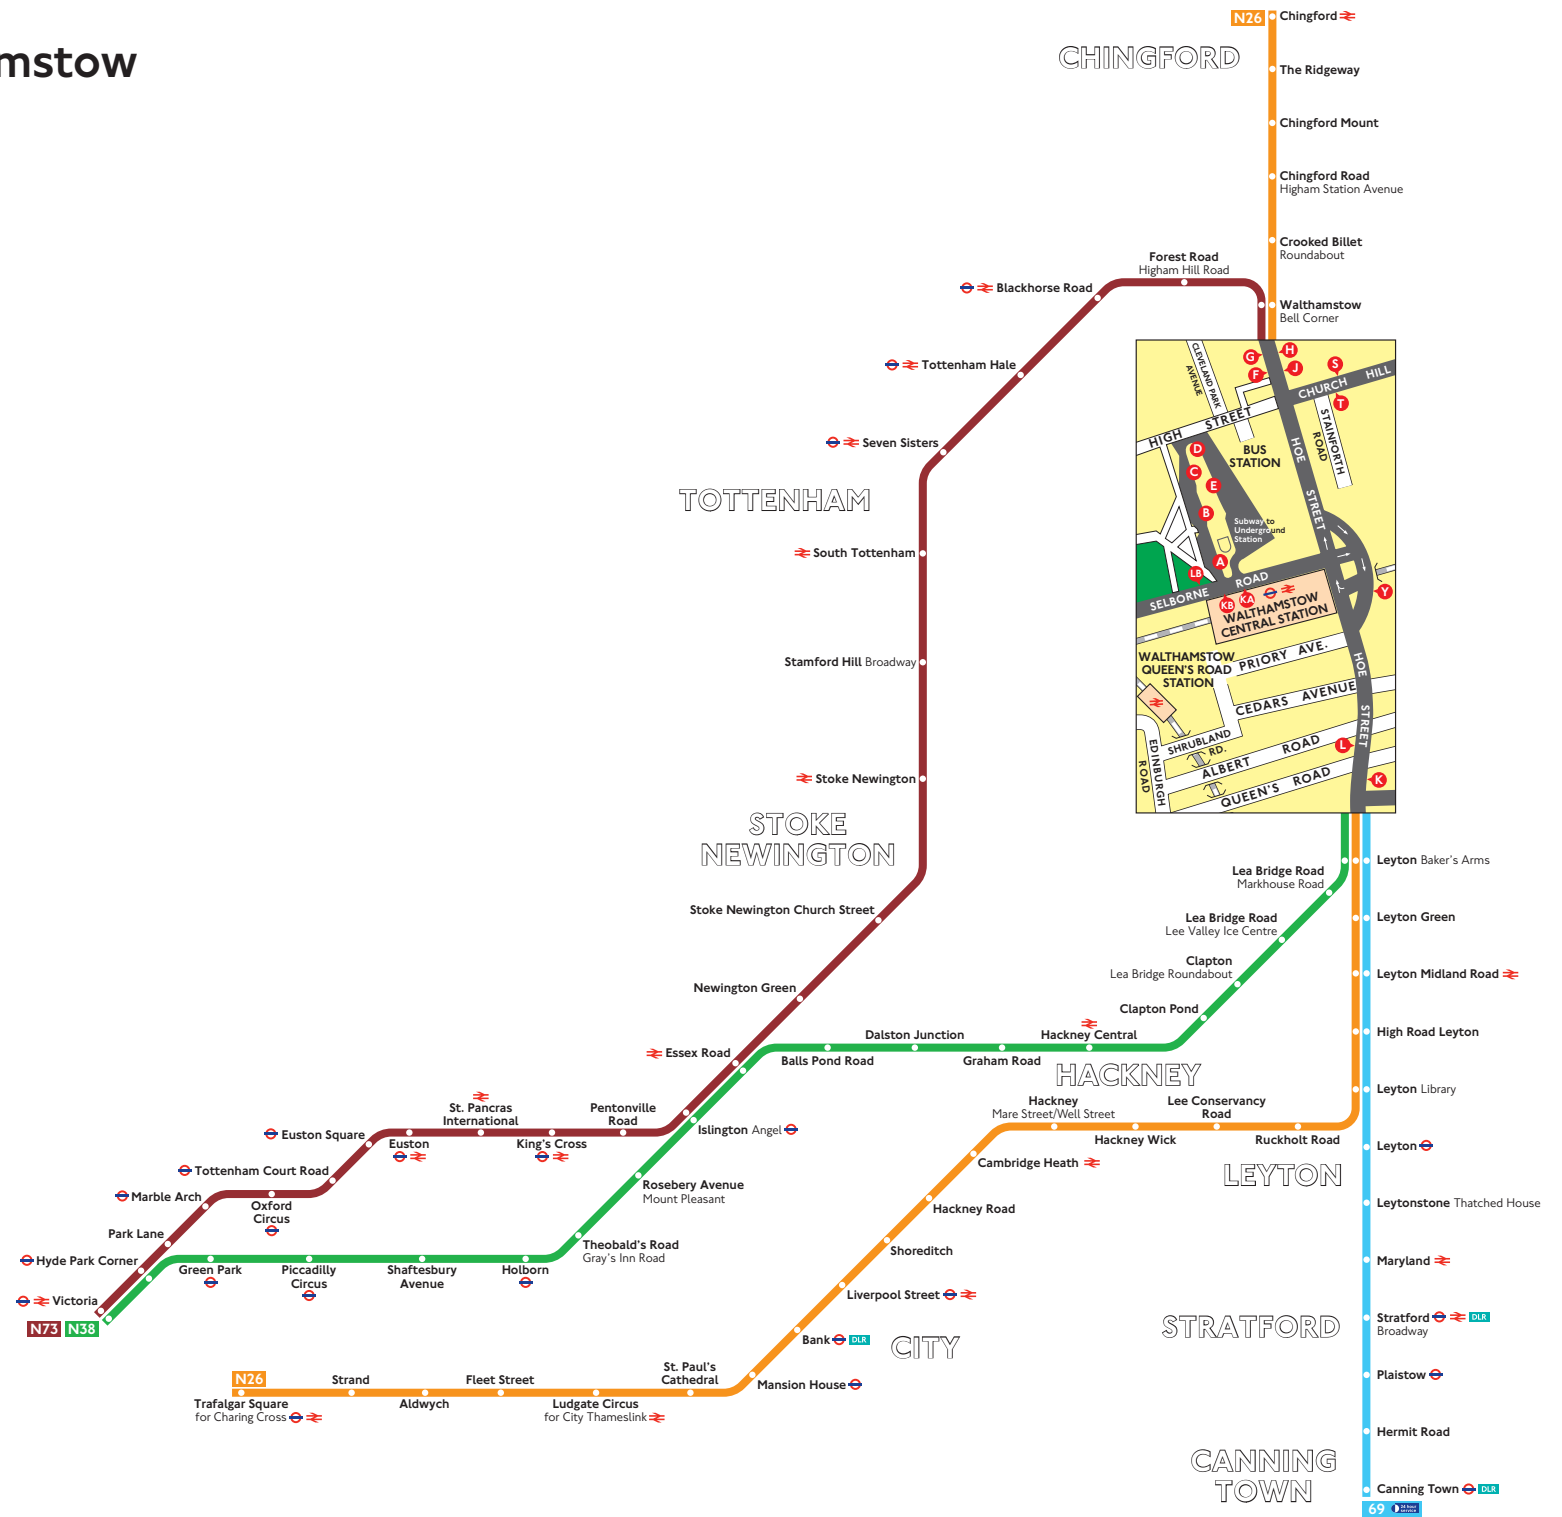

Night buses from Walthamstow

Key

-  Connections with Underground
-  Connections with National Rail
-  Connections with Tramlink
- ‡ First four journeys towards Trafalgar Square on route **N26** run from stops **C** and **K** only (please see timetable for details)

 Red discs show the bus stop you need for your chosen bus service. The disc **A** appears on the top of the bus stop in the street (see map of town centre in centre of diagram).

Route finder

Night buses including 24-hour routes

Bus route	Towards	Bus stops
69	Canning Town	C K
N26	Chingford	D G L
	Trafalgar Square	C J ‡ K
N38	Victoria	C K
N73	Victoria	D G

© copyright Transport for London
Information correct from August 2009