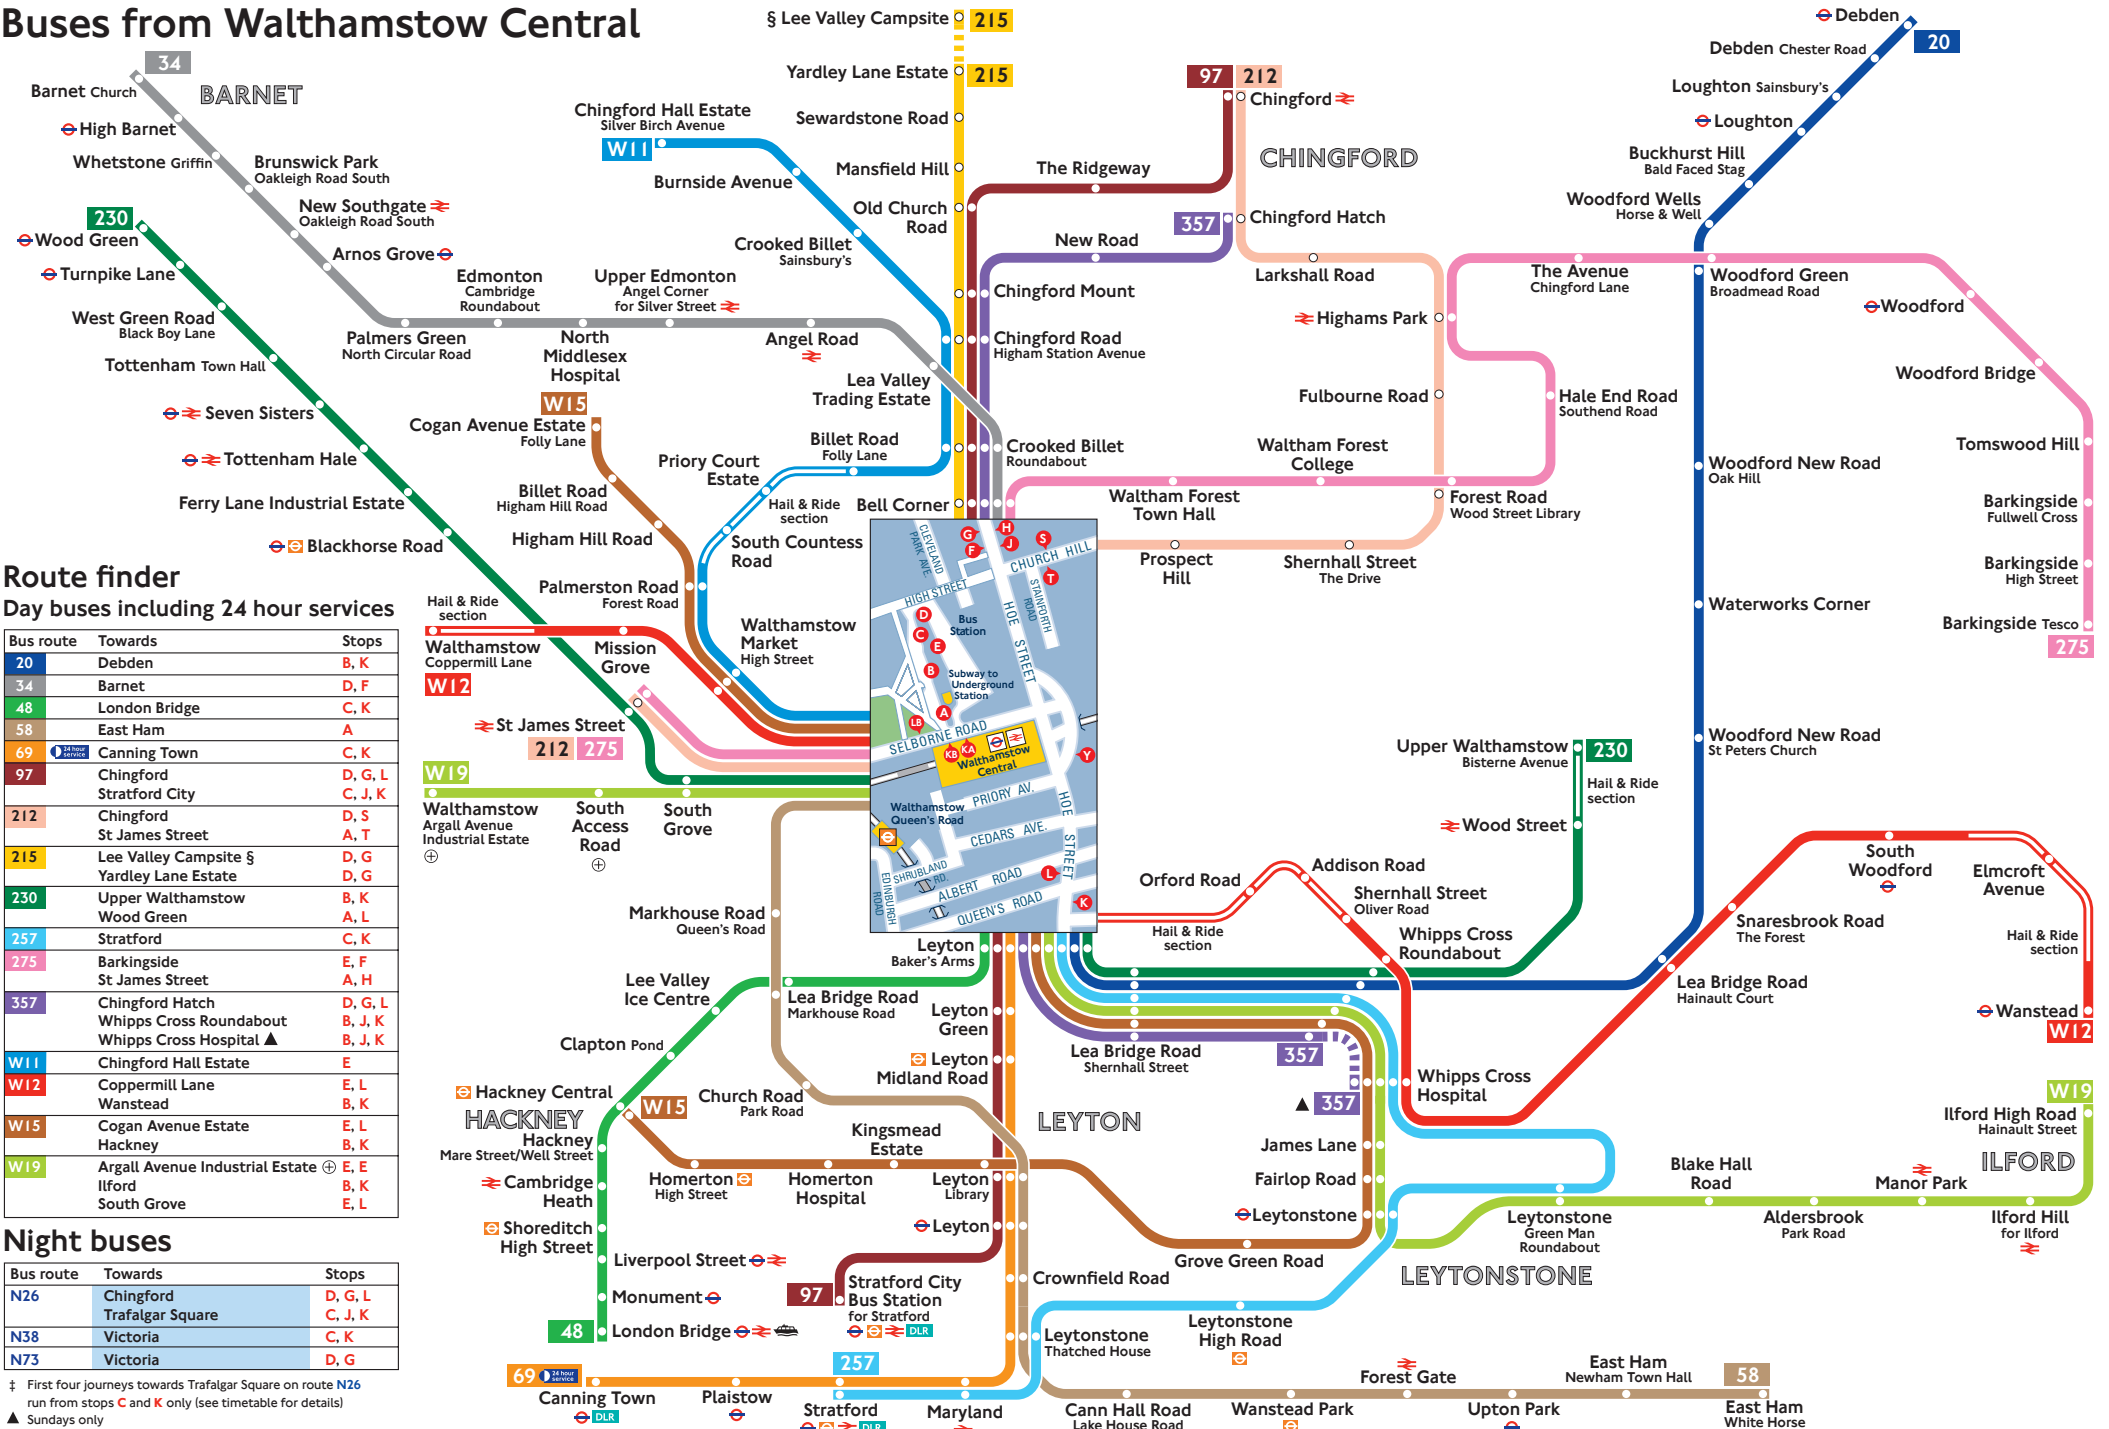

Buses from Walthamstow Central

Route finder

Day buses including 24 hour services

Bus route	Towards	Stops
20	Debden	B, K
34	Barnet	D, F
48	London Bridge	C, K
58	East Ham	A
69	Canning Town	C, K
97	Chingford Stratford City	D, G, L C, J, K
212	Chingford St James Street	D, S A, T
215	Lee Valley Campsite & Yardley Lane Estate	D, G D, G
230	Upper Walthamstow Wood Green	B, K A, L
257	Stratford	C, K
275	Barkingside St James Street	E, F A, H
357	Chingford Hatch Whippis Cross Roundabout Whippis Cross Hospital	D, G, L B, J, K B, J, K
W11	Chingford Hall Estate	E
W12	Coppermill Lane Wanstead	E, L B, K
W15	Cogan Avenue Estate Hackney	E, L B, K
W19	Argall Avenue Industrial Estate Ilford South Grove	E, E B, K E, L

Night buses

Bus route	Towards	Stops
N26	Chingford Trafalgar Square	D, G, L C, J, K
N38	Victoria	C, K
N73	Victoria	D, G

‡ First four journeys towards Trafalgar Square on route N26 run from stops C and K only (see timetable for details)

- ▲ Sundays only
- § Summer only
- ⊕ Except evenings