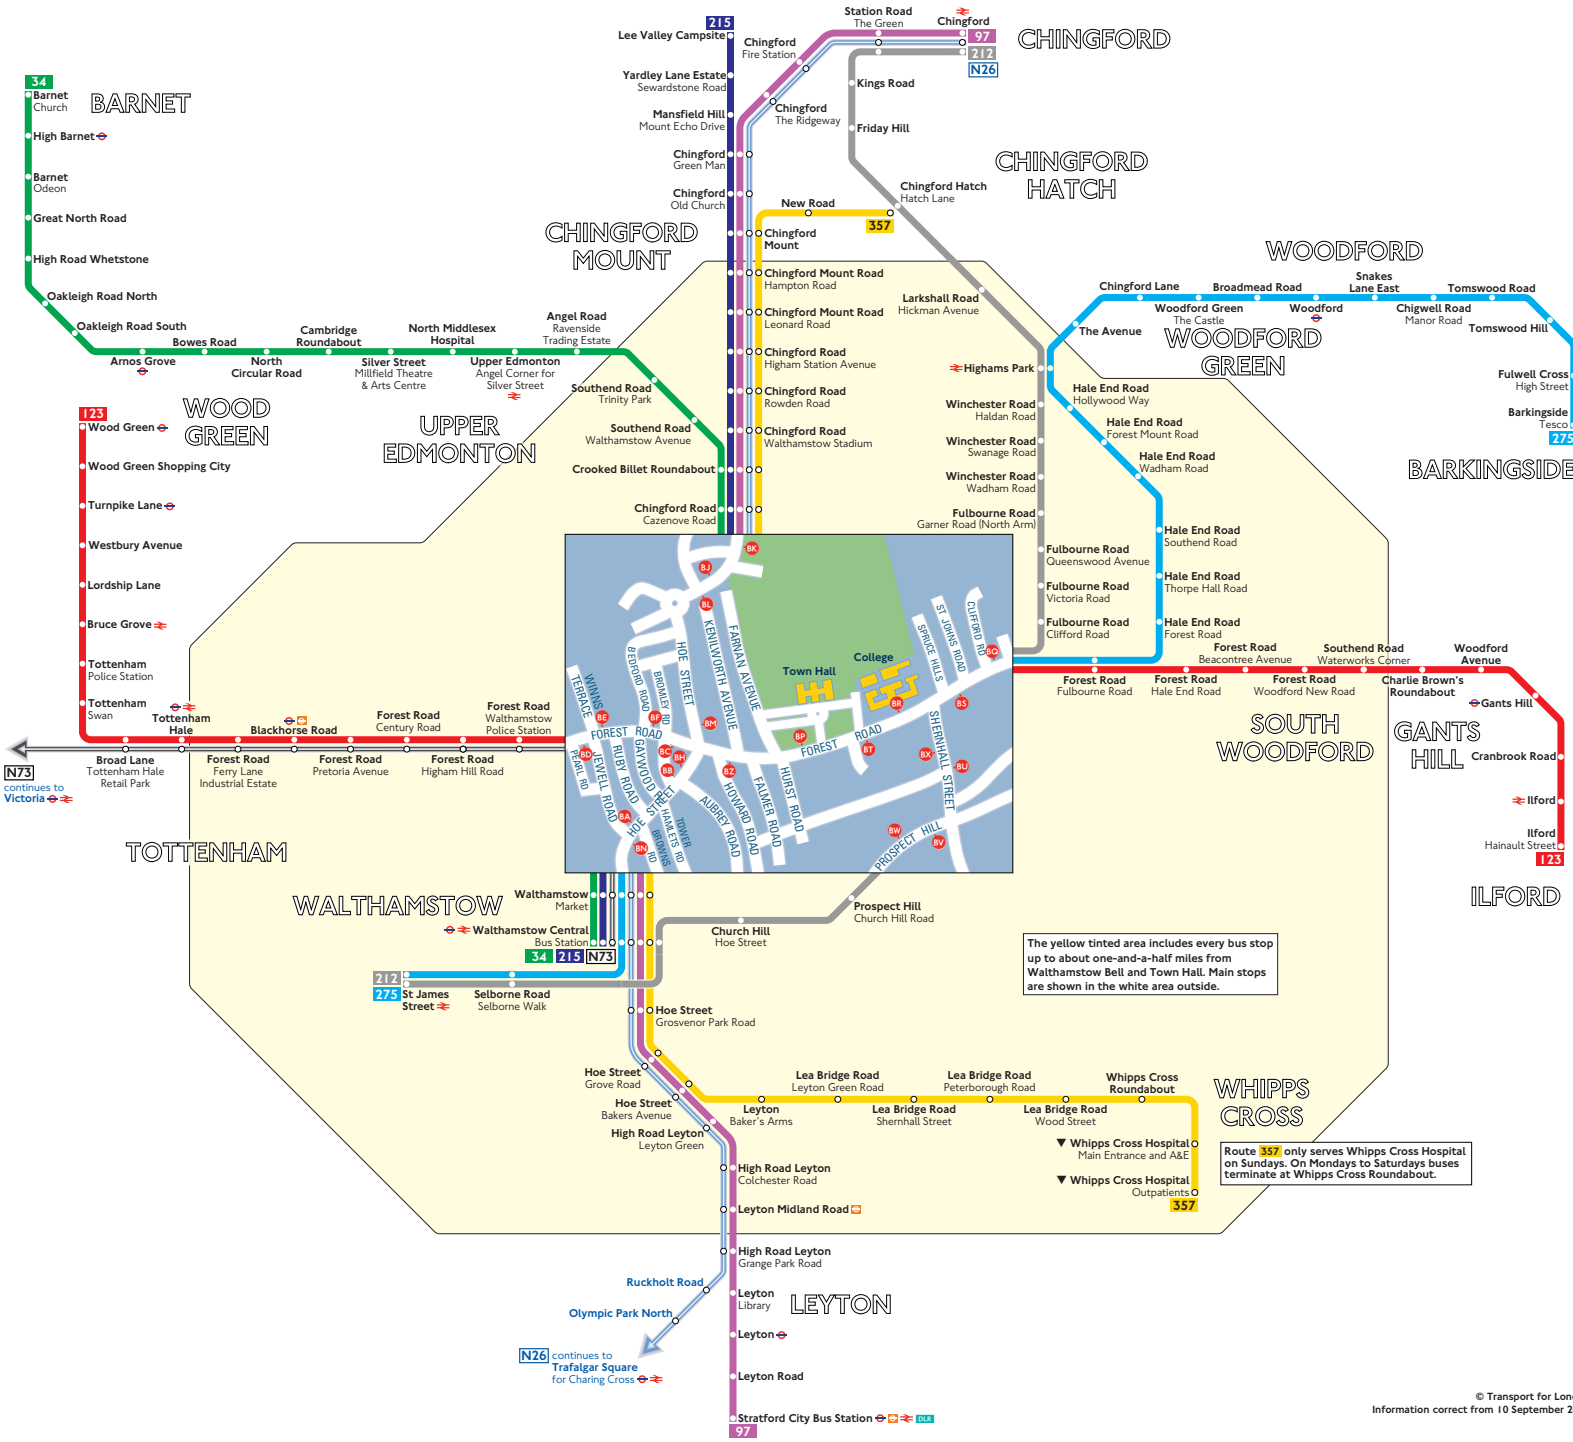

Buses from Walthamstow Bell and Town Hall

Key

- **34** Day buses in black
- **N26** Night buses in blue
- Connections with London Underground
- Connections with National Rail
- Connections with Docklands Light Railway
- Sundays only
- Summer only

A Red discs show the bus stop you need for your chosen bus service. The disc appears on the top of the bus stop in the street (see map of town centre in centre of diagram).

Route finder

Day buses

Bus route	Towards	Bus stops
34	Barnet	GA GB GC
	Walthamstow	BA BL BM BN
97	Chingford	GA GB GC
	Stratford City Bus Station	BA BL BM BN
123	Ilford	GB GP GR GS GT GV
	Wood Green	BB BD BE BF BG
212	Chingford	GA GB GC
	St James Street	BS BU BV
215	Lee Valley Campsite §	GA GB GC
	Walthamstow	BA BL BM BN
	Yardley Lane Estate	GA GB GC
275	Barkingside	BA BB BC BD
	St James Street	GA GB GC
357	Chingford Hatch	BA BH BJ
	Whipps Cross	BA BL BM BN

Night buses

Bus route	Towards	Bus stops
N26	Chingford	GA GB GC
	Trafalgar Square	BA BL BM BN
N73	Victoria	BA BC BD BH
	Walthamstow	BA BB BN