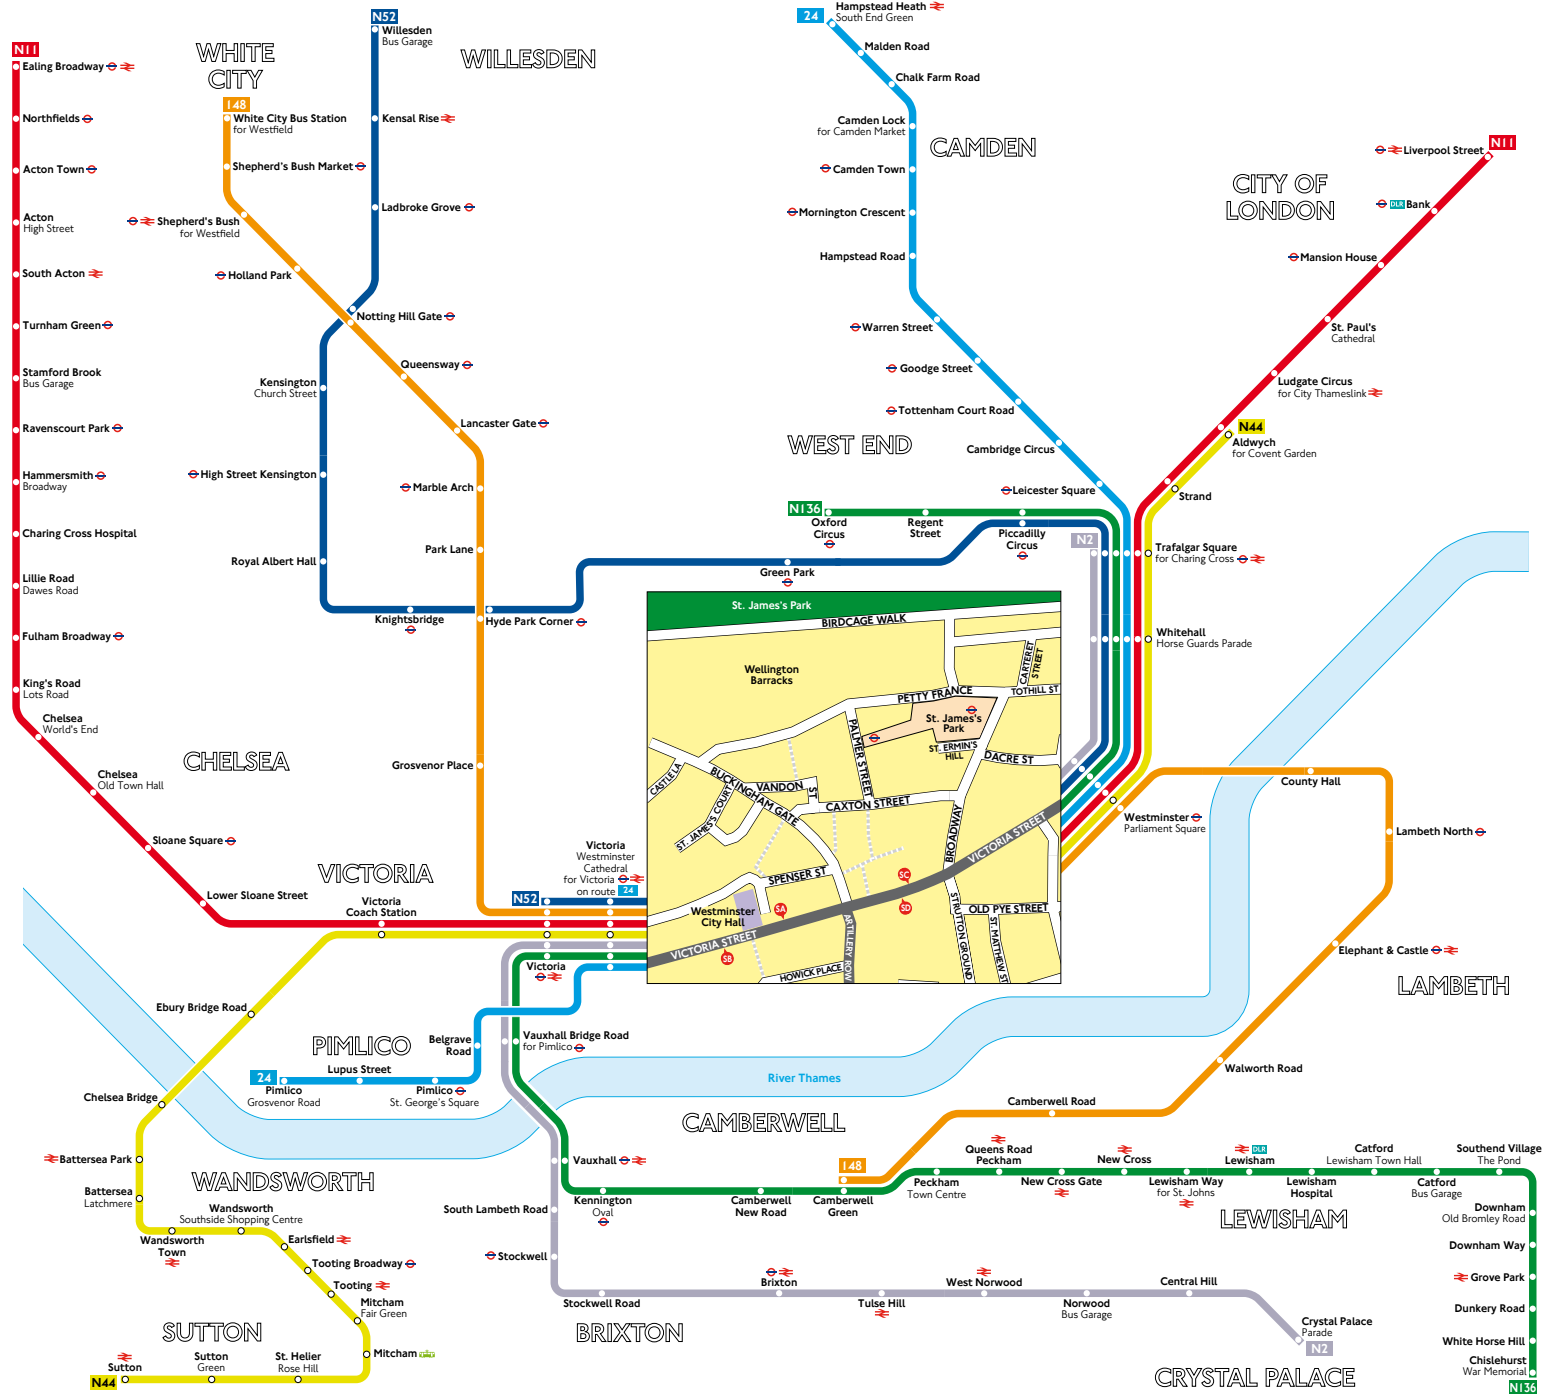

Night buses from Victoria Street

Route finder

Night buses including 24-hour routes

Bus route	Towards	Bus stops
24	Hampstead Heath Pimlico	SA SC SB SD
148	Camberwell Green White City	SA SC SB SD
N2	Crystal Palace Whitehall	SB SD SA SC
N11	Ealing Broadway Liverpool Street	SB SD SA SC
N44	Aldwych Sutton	SA SC SB SD
N52	Victoria Willesden	SB SD SA SC
N136	Chislehurst Oxford Circus	SB SD SA SC

Day buses

For day bus information, please see separate poster