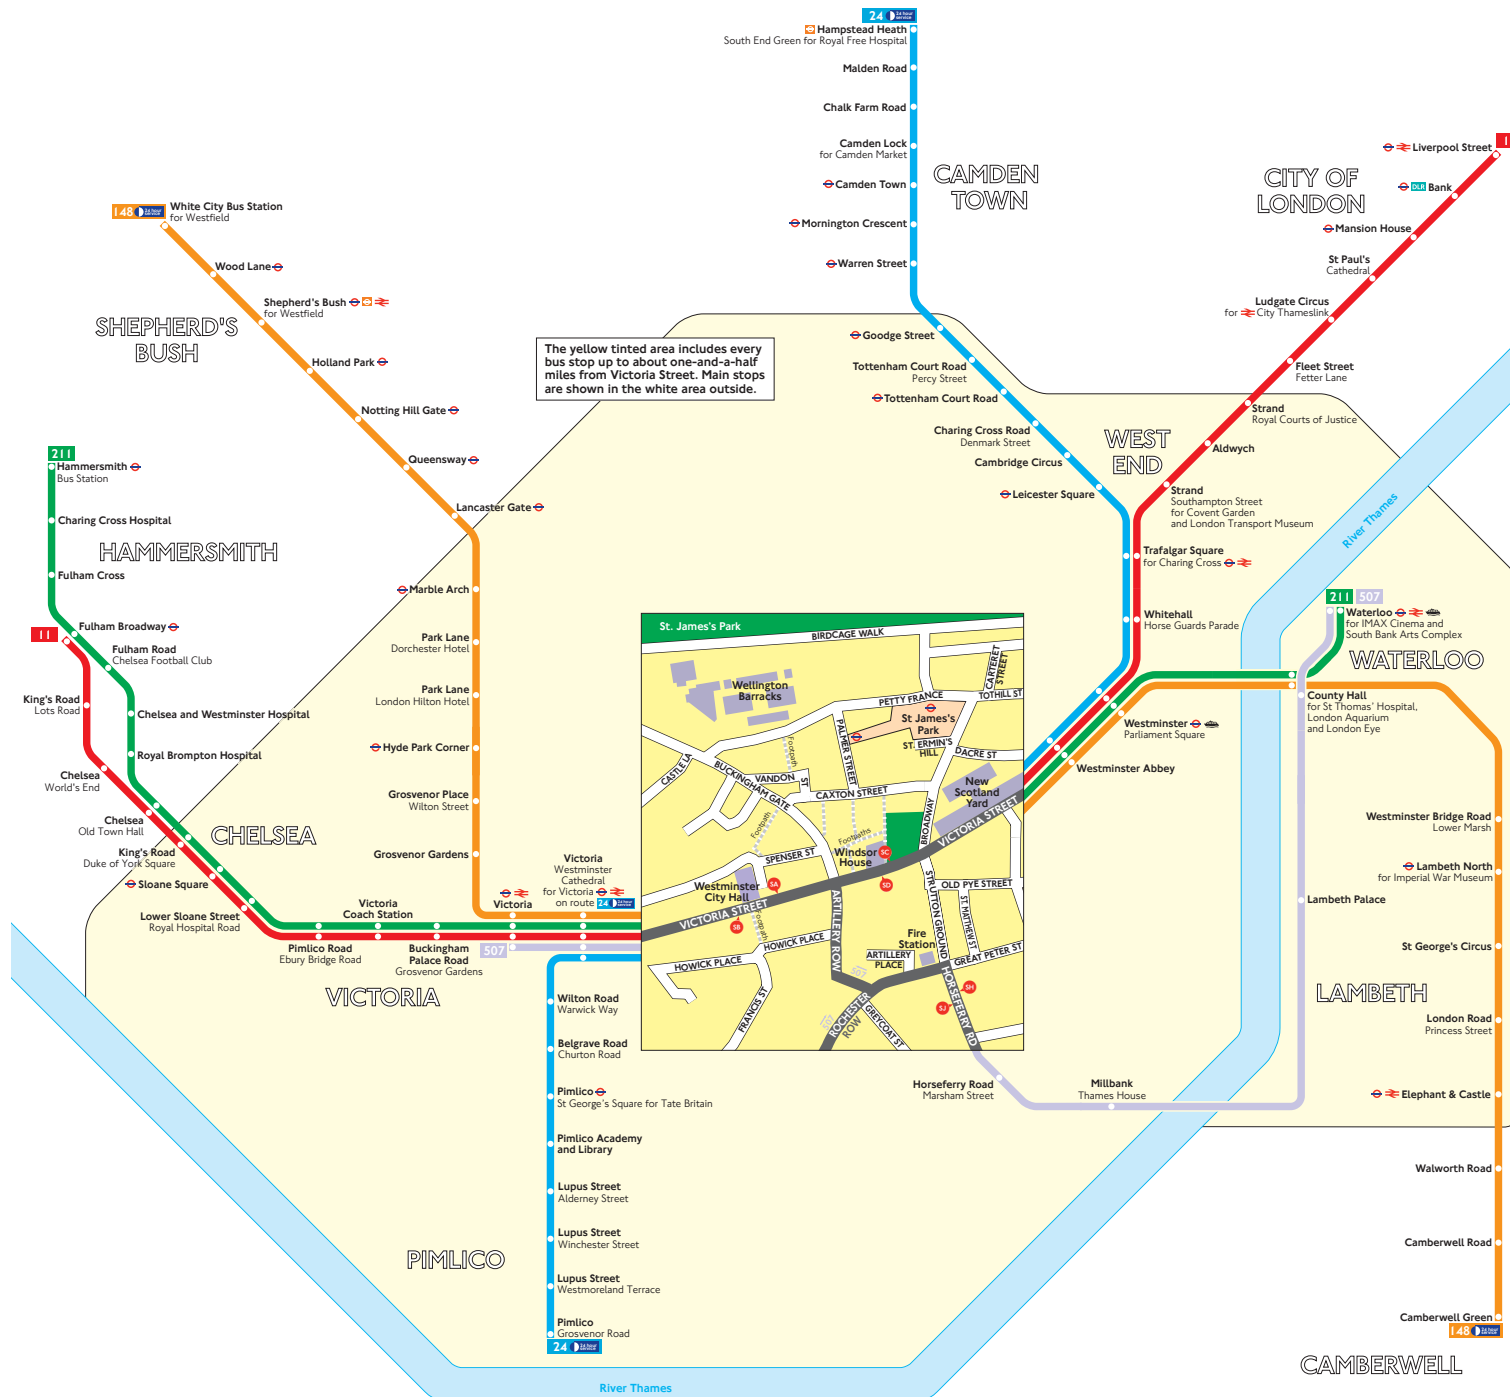

Buses from Victoria Street

Route finder

Day buses including 24-hour services

| Bus route | Towards | Bus stops |
|-----------|------------------|-----------|
| 11 | Fulham Broadway | SB SD |
| | Liverpool Street | SA SC |
| 24 | Hampstead Heath | SA SC |
| | Pimlico | SB SD |
| 148 | Camberwell Green | SA SC |
| | White City | SB SD |
| 211 | Hammersmith | SB SD |
| | Waterloo | SA SC |
| 507 | Victoria | SB SJ |
| | Waterloo | SH |

Night buses

For night bus information, please see separate poster