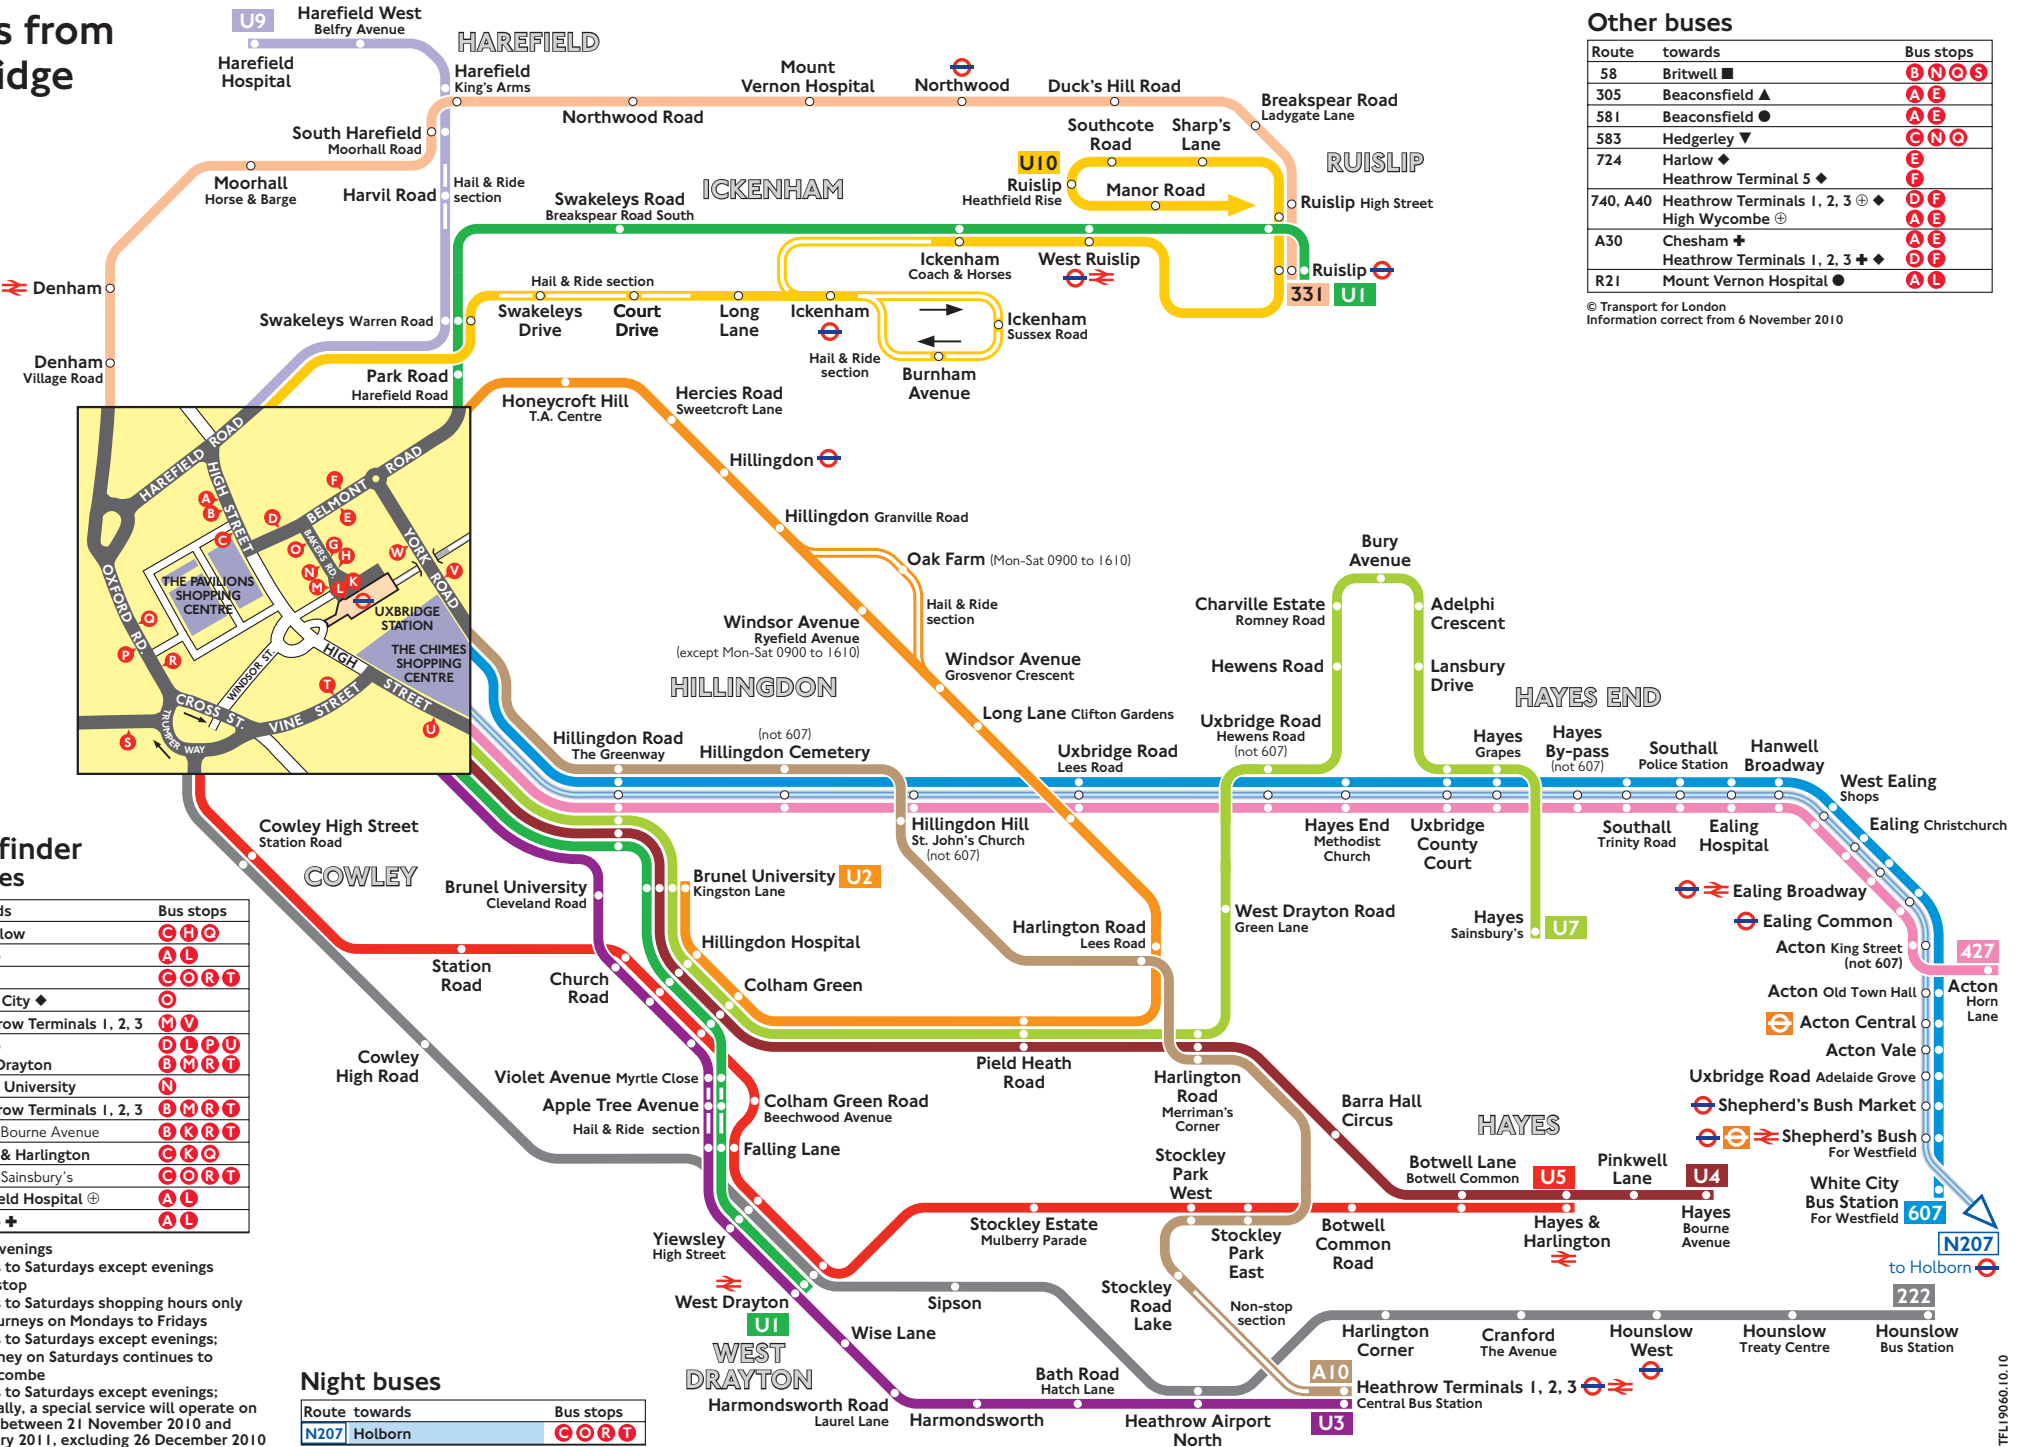

Buses from Uxbridge

Other buses

Route	towards	Bus stops
58	Britwell ■	B N O S
305	Beaconsfield ▲	A E
581	Beaconsfield ●	A E
583	Hedgerley ▼	C N O
724	Harlow ◆	E
	Heathrow Terminal 5 ◆	F
740, A40	Heathrow Terminals 1, 2, 3 ⊕ ◆	D F
	High Wycombe ⊕	A E
A30	Chesham ⊕	A E
	Heathrow Terminals 1, 2, 3 ⊕ ◆	D F
R21	Mount Vernon Hospital ●	A L

© Transport for London
Information correct from 6 November 2010

Route finder Day buses

Route	towards	Bus stops
222	Hounslow	C H O
331	Ruislip	A L
427	Acton	C O R T
607	White City ◆	O
A10	Heathrow Terminals 1, 2, 3	M V
U1	Ruislip	D L P U
	West Drayton	B M R T
U2	Brunel University	N
U3	Heathrow Terminals 1, 2, 3	B M R T
U4	Hayes Bourne Avenue	B K R T
U5	Hayes & Harlington	C K O
U7	Hayes Sainsbury's	C O R T
U9	Harefield Hospital ⊕	A L
U10	Ruislip ⊕	A L

- ⊕ Except evenings
- ⊕ Mondays to Saturdays except evenings
- ◆ Limited stop
- Mondays to Saturdays shopping hours only
- ▼ Three journeys on Mondays to Fridays
- ▲ Mondays to Saturdays except evenings; one journey on Saturdays continues to High Wycombe
- Mondays to Saturdays except evenings; additionally, a special service will operate on Sundays between 21 November 2010 and 30 January 2011, excluding 26 December 2010

Night buses

Route	towards	Bus stops
N207	Holborn	C O R T