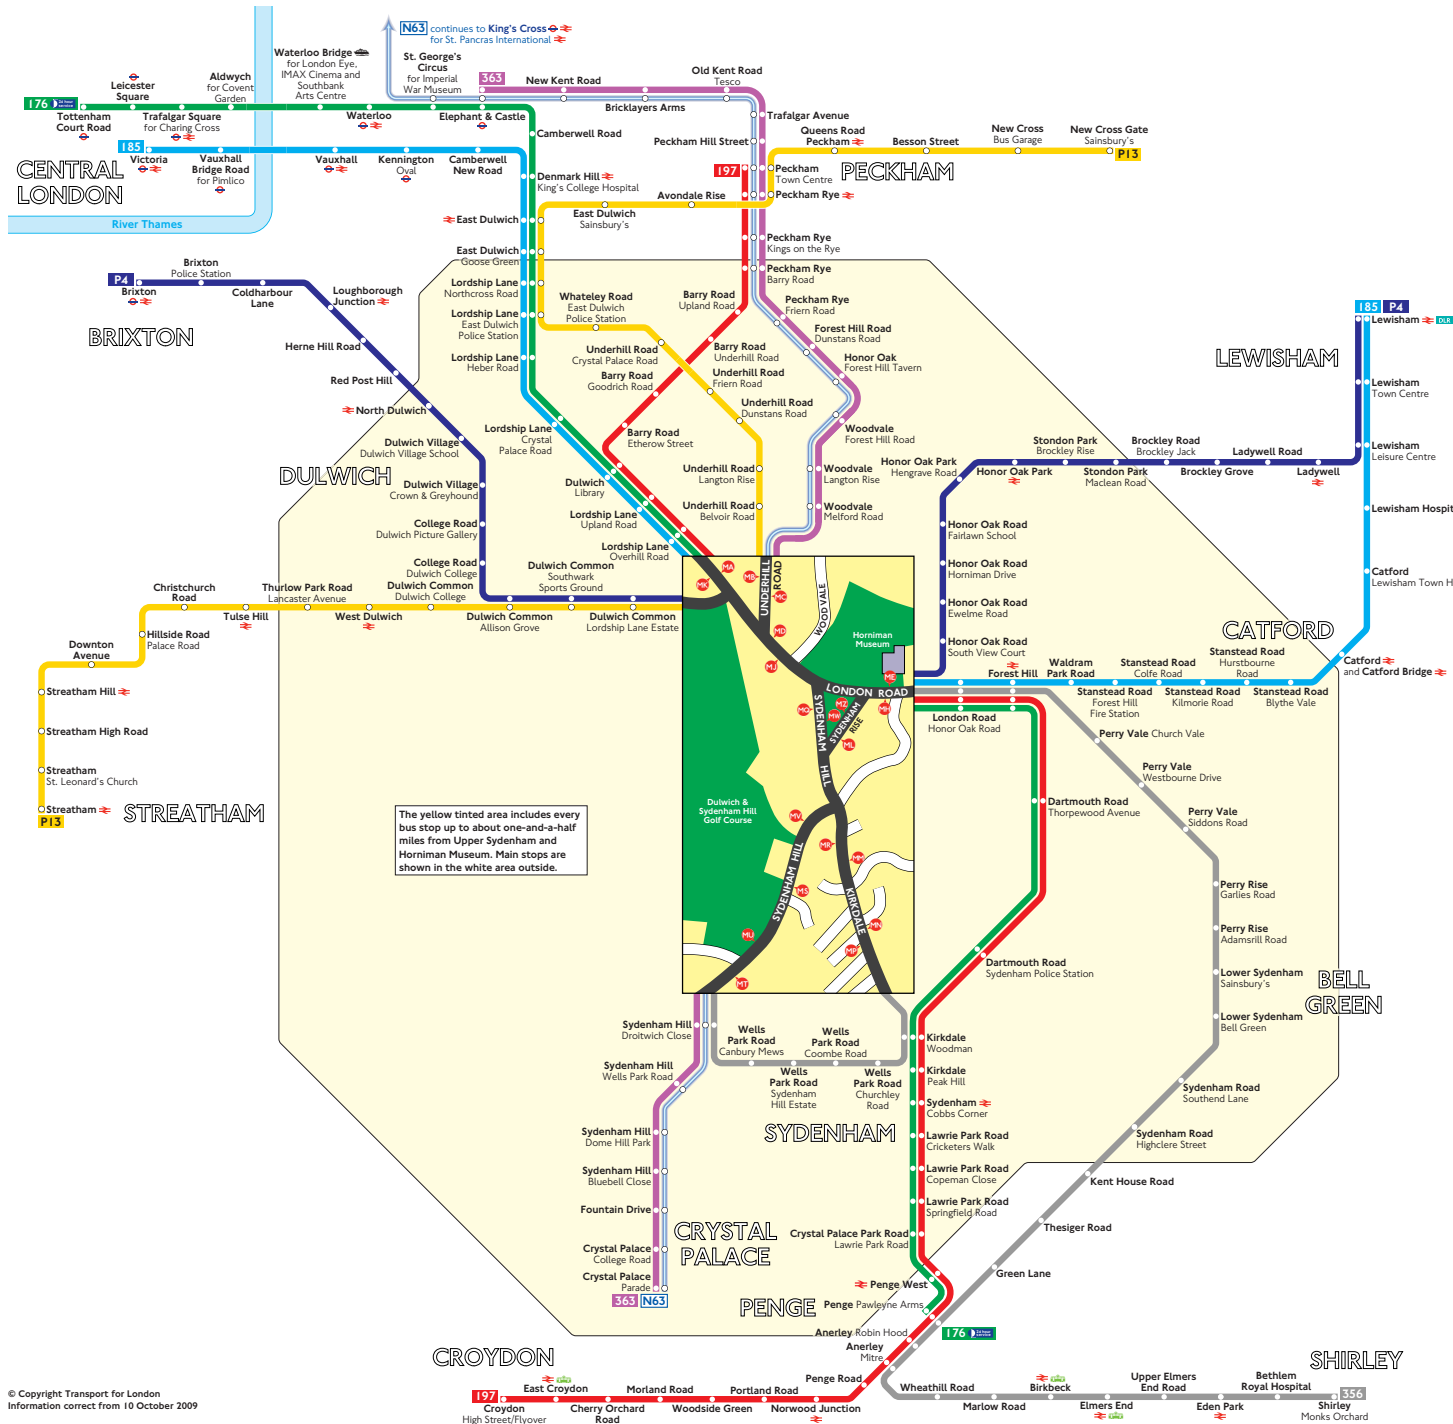

# Buses from Upper Sydenham and Horniman Museum

## Key

- 176 Day buses in black
  - N63 Night buses in blue
  - Connections with Underground
  - Connections with National Rail
  - Connections with Docklands Light Railway
  - Connections with river boats
  - Connections with Tramlink
- Red discs show the bus stop you need for your chosen bus service. The disc appears on the top of the bus stop in the street (see map of town centre in centre of diagram).

## Route finder

### Day buses including 24-hour routes

Bus route	Towards	Bus stops
176	Penge	
185	Tottenham Court Road	
	Lewisham	
	Victoria	
197	Croydon	
	Peckham	
356	Shirley	
363	Crystal Palace	
	Elephant & Castle	
P4	Brixton	
	Lewisham	
P13	New Cross	
	Streatham	