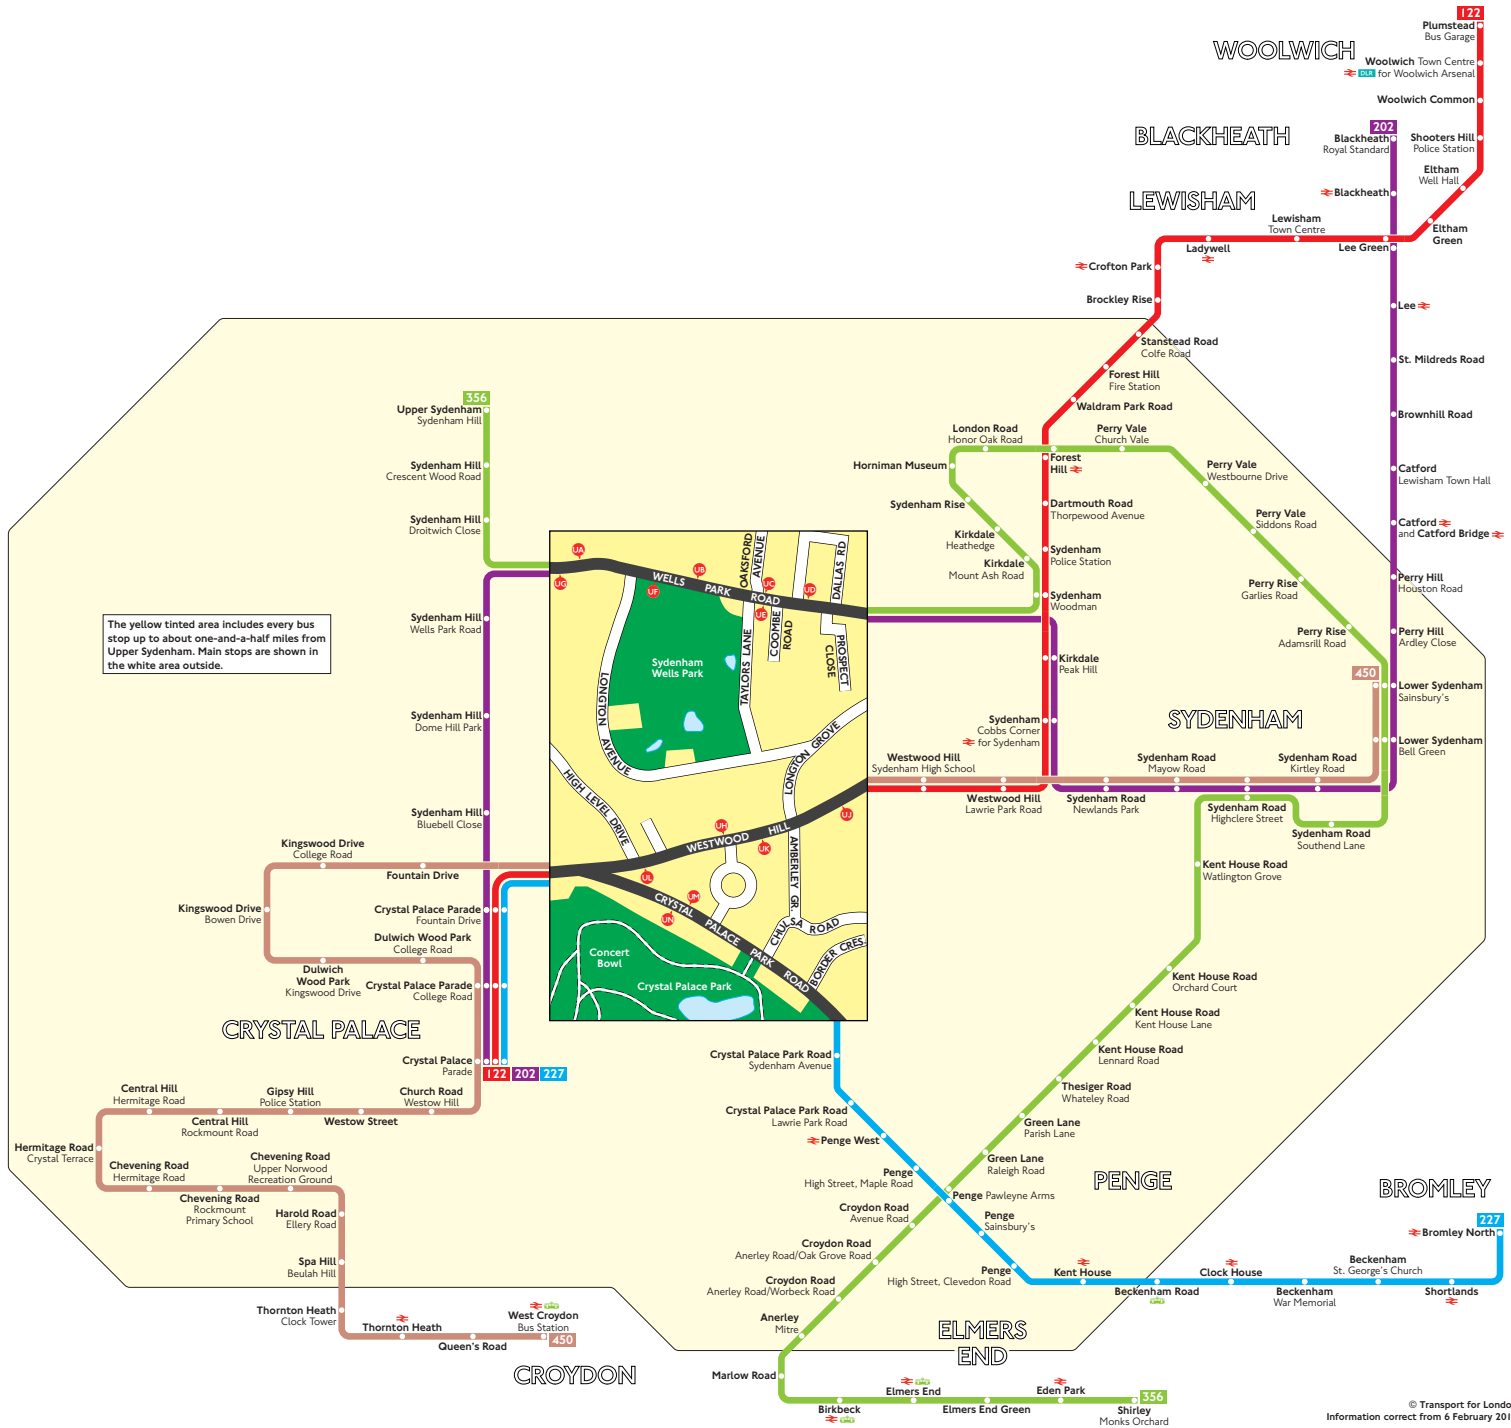

Buses from Upper Sydenham

Key

- Connections with National Rail
 - Connections with Docklands Light Railway
 - Connections with TramLink
- Red discs show the bus stop you need for your chosen bus service. The disc appears on the top of the bus stop in the street (see map of town centre in centre of diagram).

Route finder

Day buses

Bus route	Towards	Bus stops
122	Crystal Palace	UJ UR UL
	Plumstead	UH
202	Blackheath	UA UB UC UD
	Crystal Palace	UE UF UG
	Bromley	UM
227	Crystal Palace	UN
	Shirley	JA JB JC JD
356	Shirley	UE UF UG
	Sydenham Hill	UH
450	Lower Sydenham	UH
	West Croydon	UJ UR UL