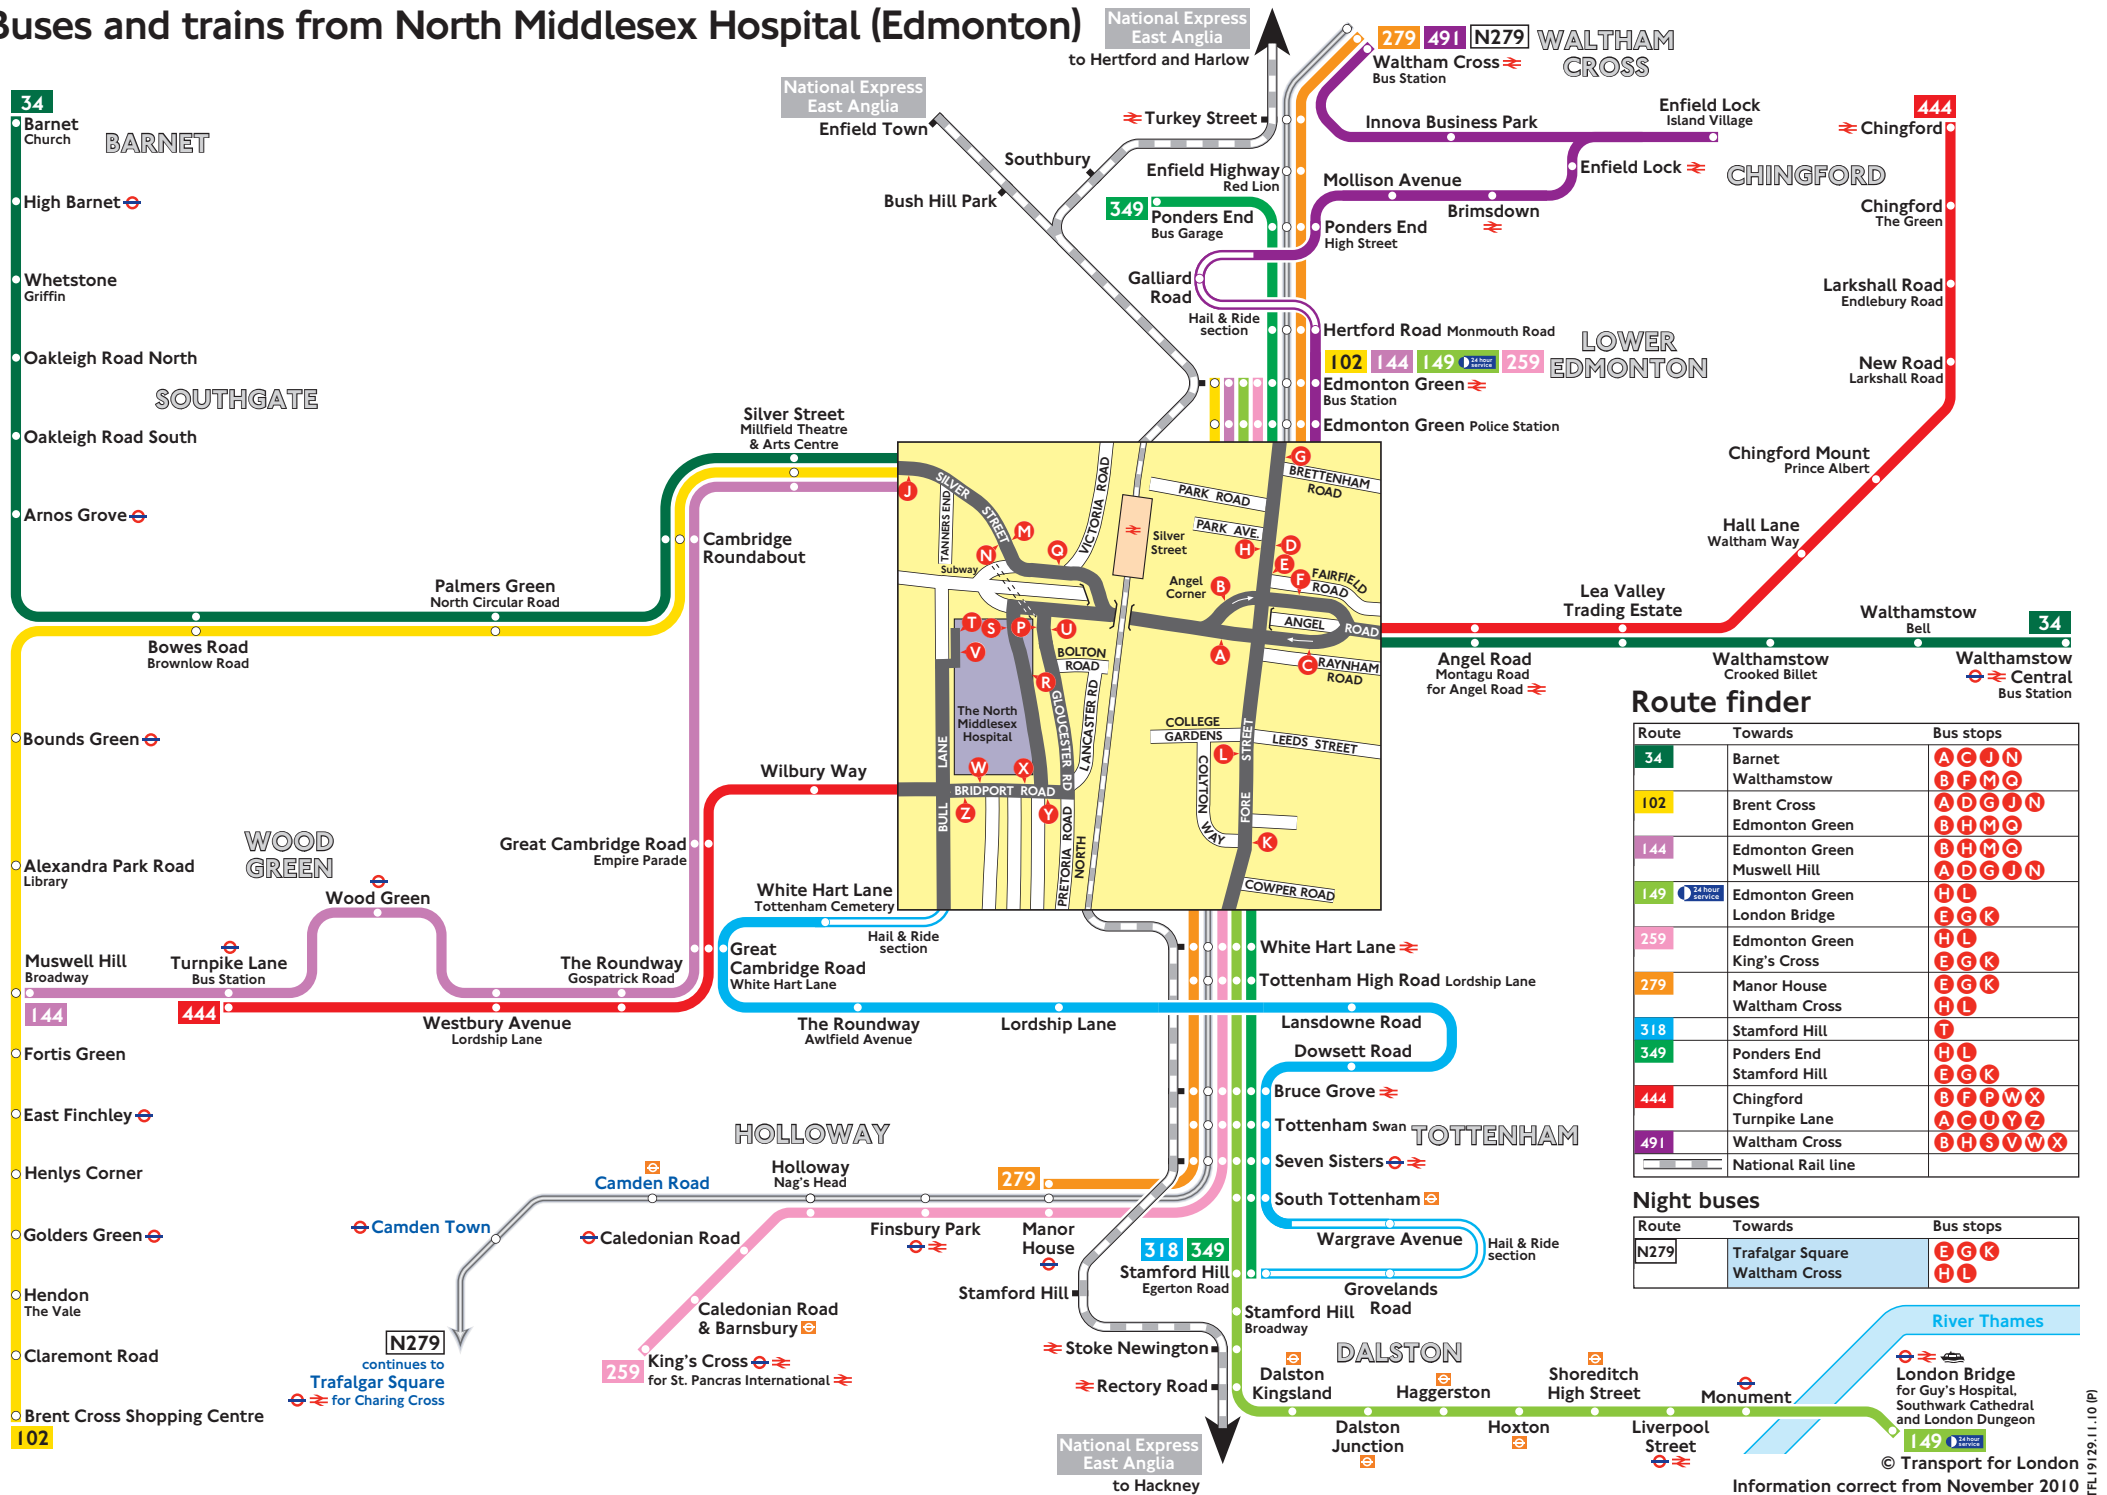

# Buses and trains from North Middlesex Hospital (Edmonton)

## Route finder

| Route | Towards                         | Bus stops              |
|-------|---------------------------------|------------------------|
| 34    | Barnet<br>Walthamstow           | A C J N<br>B F M Q     |
| 102   | Brent Cross<br>Edmonton Green   | A D G J N<br>B H M Q   |
| 144   | Edmonton Green<br>Muswell Hill  | B H M Q<br>A D G J N   |
| 149   | Edmonton Green<br>London Bridge | H L<br>E G K           |
| 259   | Edmonton Green<br>King's Cross  | H L<br>E G K           |
| 279   | Manor House<br>Waltham Cross    | E G K<br>H L           |
| 318   | Stamford Hill                   | T                      |
| 349   | Ponders End<br>Stamford Hill    | H L<br>E G K           |
| 444   | Chingford<br>Turnpike Lane      | B F P W X<br>A C U Y Z |
| 491   | Waltham Cross                   | B H S V W X            |
|       | National Rail line              |                        |

## Night buses

| Route | Towards                           | Bus stops    |
|-------|-----------------------------------|--------------|
| N279  | Trafalgar Square<br>Waltham Cross | E G K<br>H L |