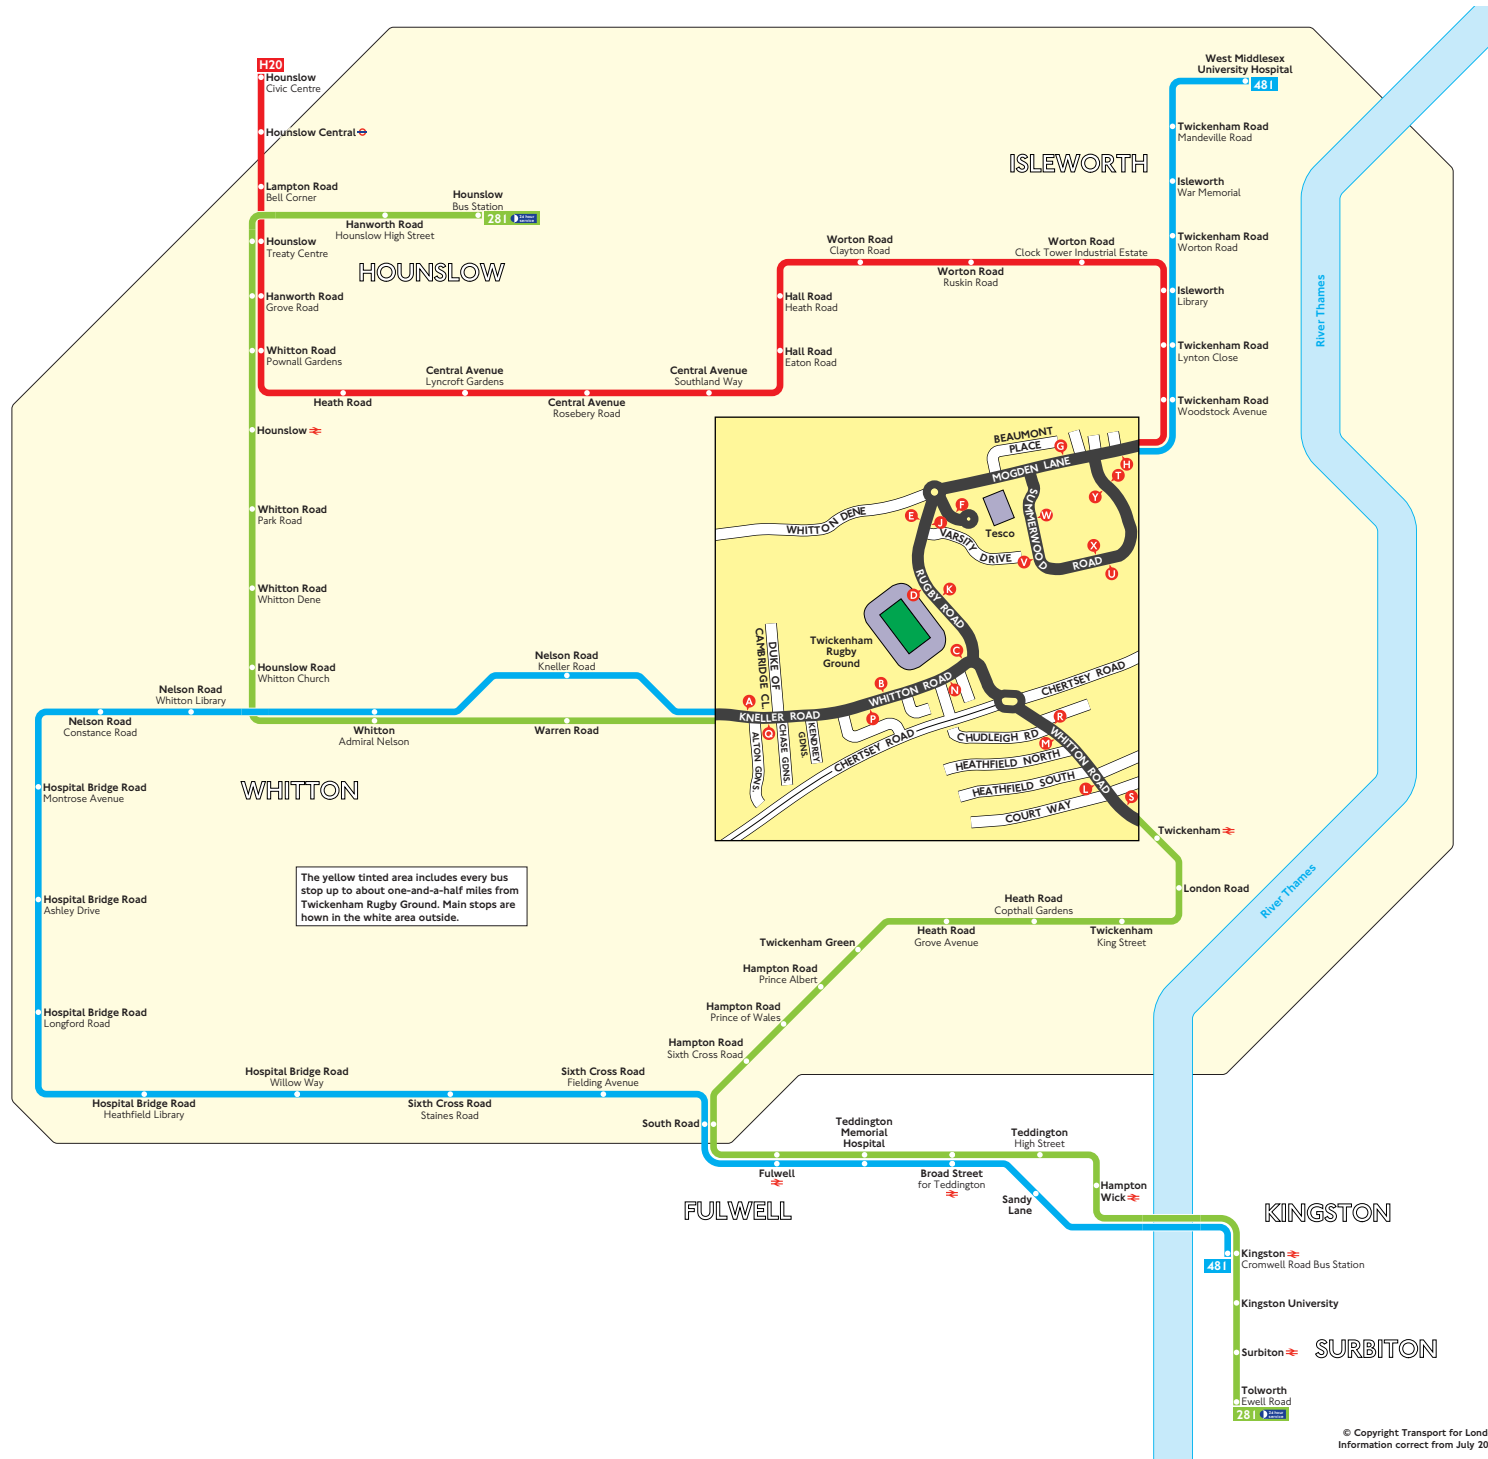

Buses from Twickenham Rugby Ground

Key

- Connections with Underground
- Connections with National Rail
- Mondays to Saturdays except evenings

Red discs show the bus stop you need for your chosen bus service. The disc **A** appears on the top of the bus stop in the street (see map of town centre in centre of diagram).

Route finder

Day buses including 24-hour routes

Bus route	Towards	Bus stops
281	Hounslow	L M N P O
	Tolworth	A B C R S
481	Kingston	F H J K N P O
	West Middlesex University Hospital	A B C D E F G
H20	Hounslow	F W X Y