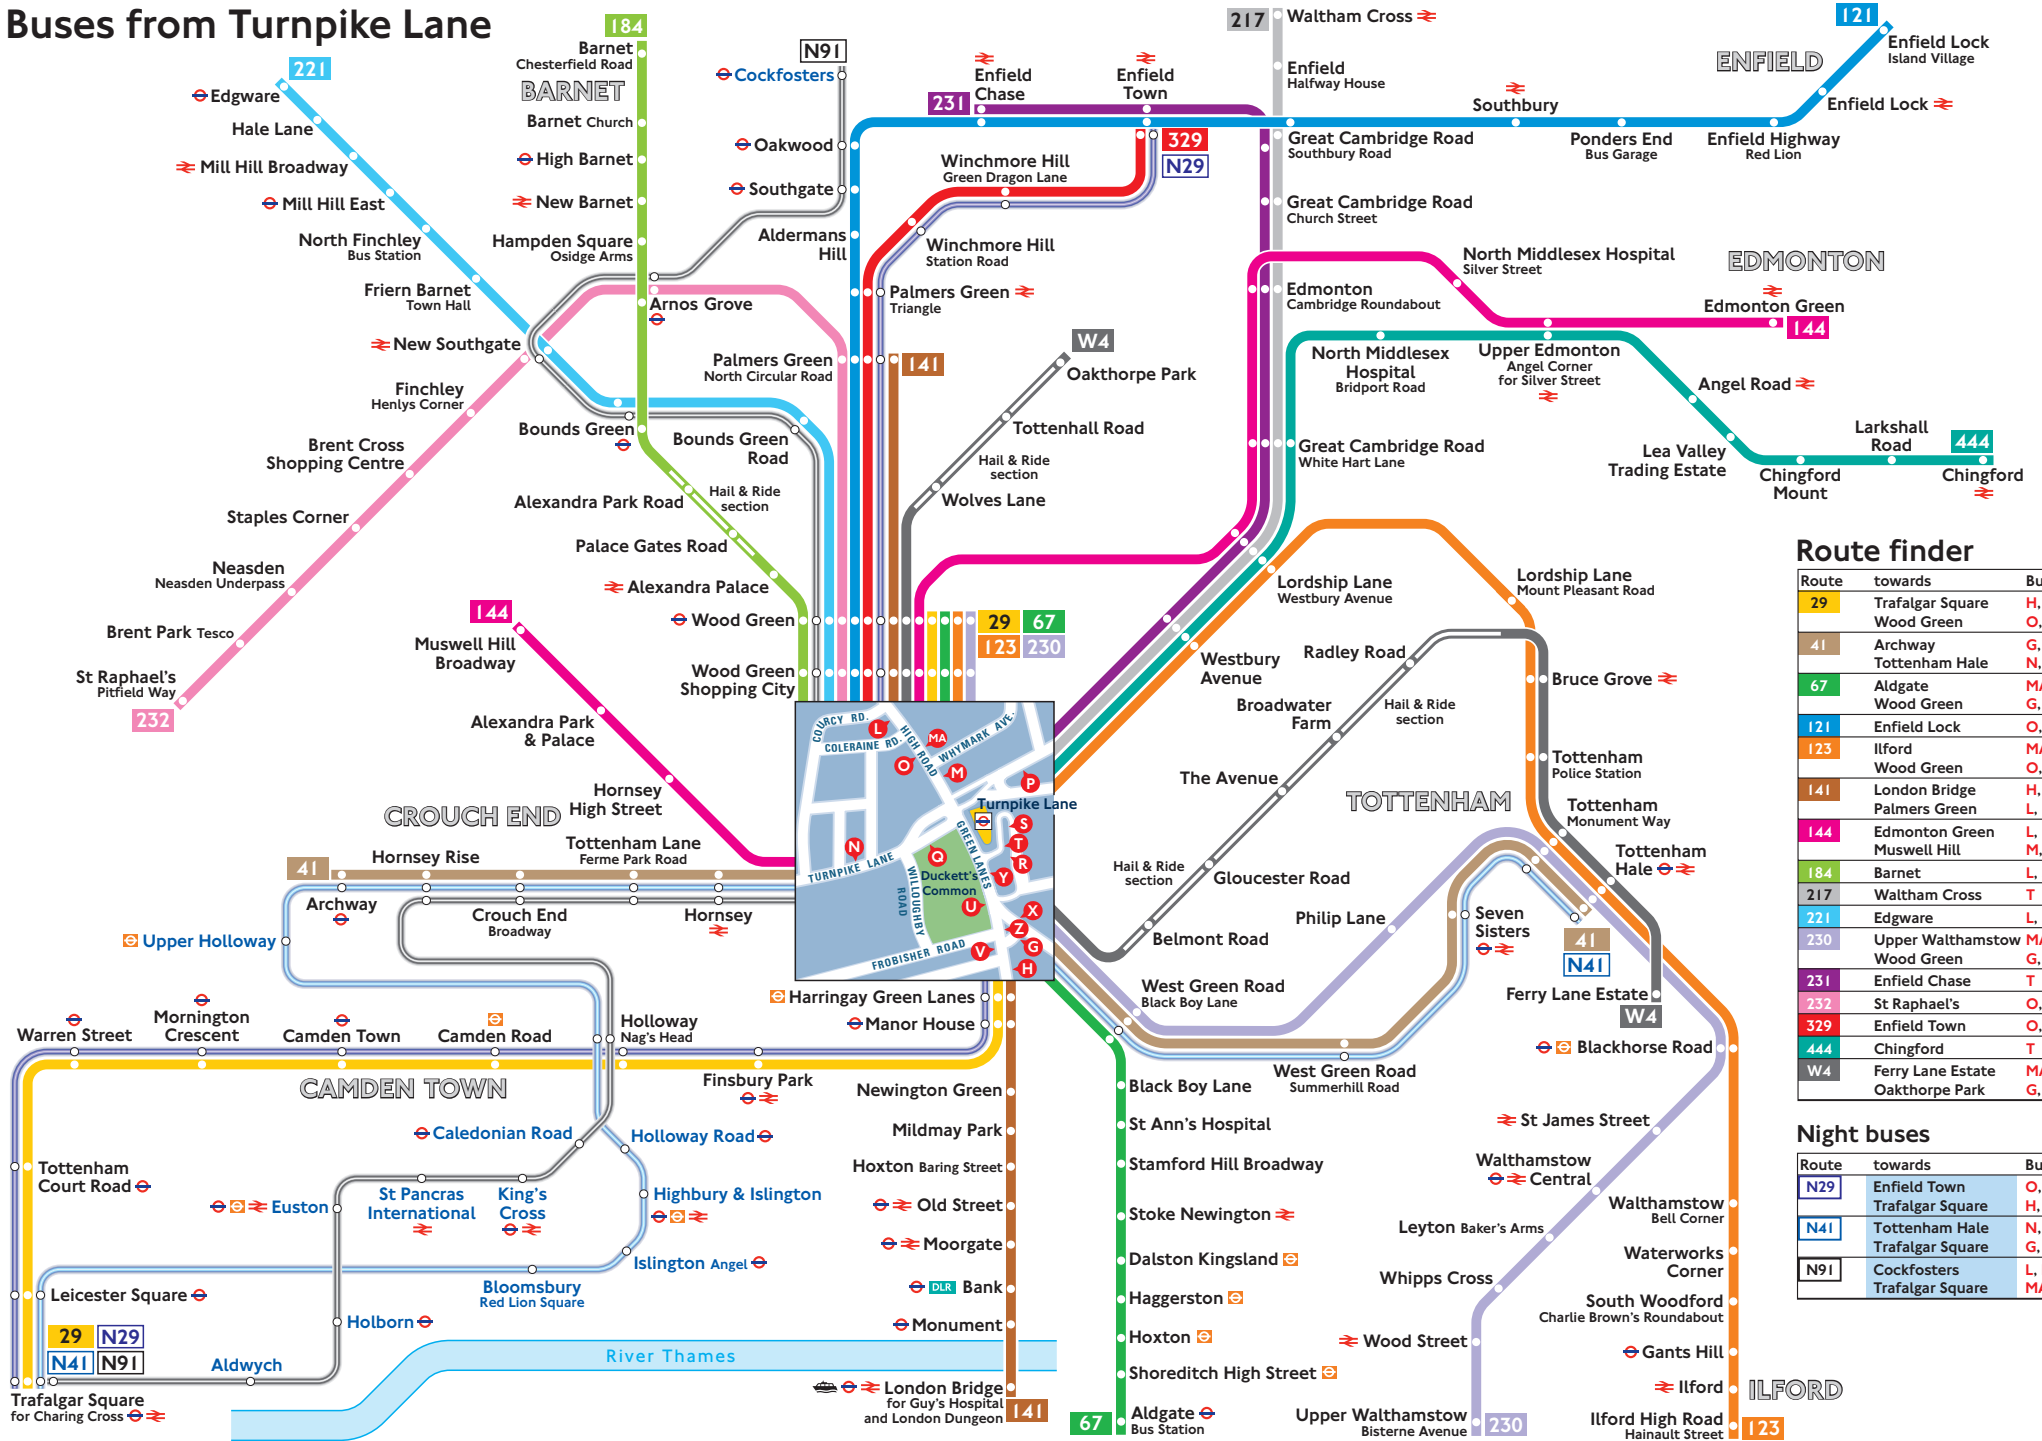

# Buses from Turnpike Lane

## Route finder

Route	towards	Bus stops
29	Trafalgar Square Wood Green	H, M, Z O, U, V
41	Archway Tottenham Hale	G, Q, U N, Y
67	Aldgate Wood Green	MA, Y G, L, U
121	Enfield Lock	O, S
123	Ilford Wood Green	MA, T O, P
141	London Bridge Palmers Green	H, M, Z L, U, V
144	Edmonton Green Muswell Hill	L, N, T M, Q, R
184	Barnet	L, S
217	Waltham Cross	T
221	Edgware	L, S
230	Upper Walthamstow Wood Green	MA, Y G, L, U
231	Enfield Chase	T
232	St Raphael's	O, S
329	Enfield Town	O, S
444	Chingford	T
W4	Ferry Lane Estate Oakthorpe Park	MA, Y G, L, U

## Night buses

Route	towards	Bus stops
N29	Enfield Town Trafalgar Square	O, U, V H, M, Z
N41	Tottenham Hale Trafalgar Square	N, Y G, Q, U
N91	Cockfosters Trafalgar Square	L, N MA, Q