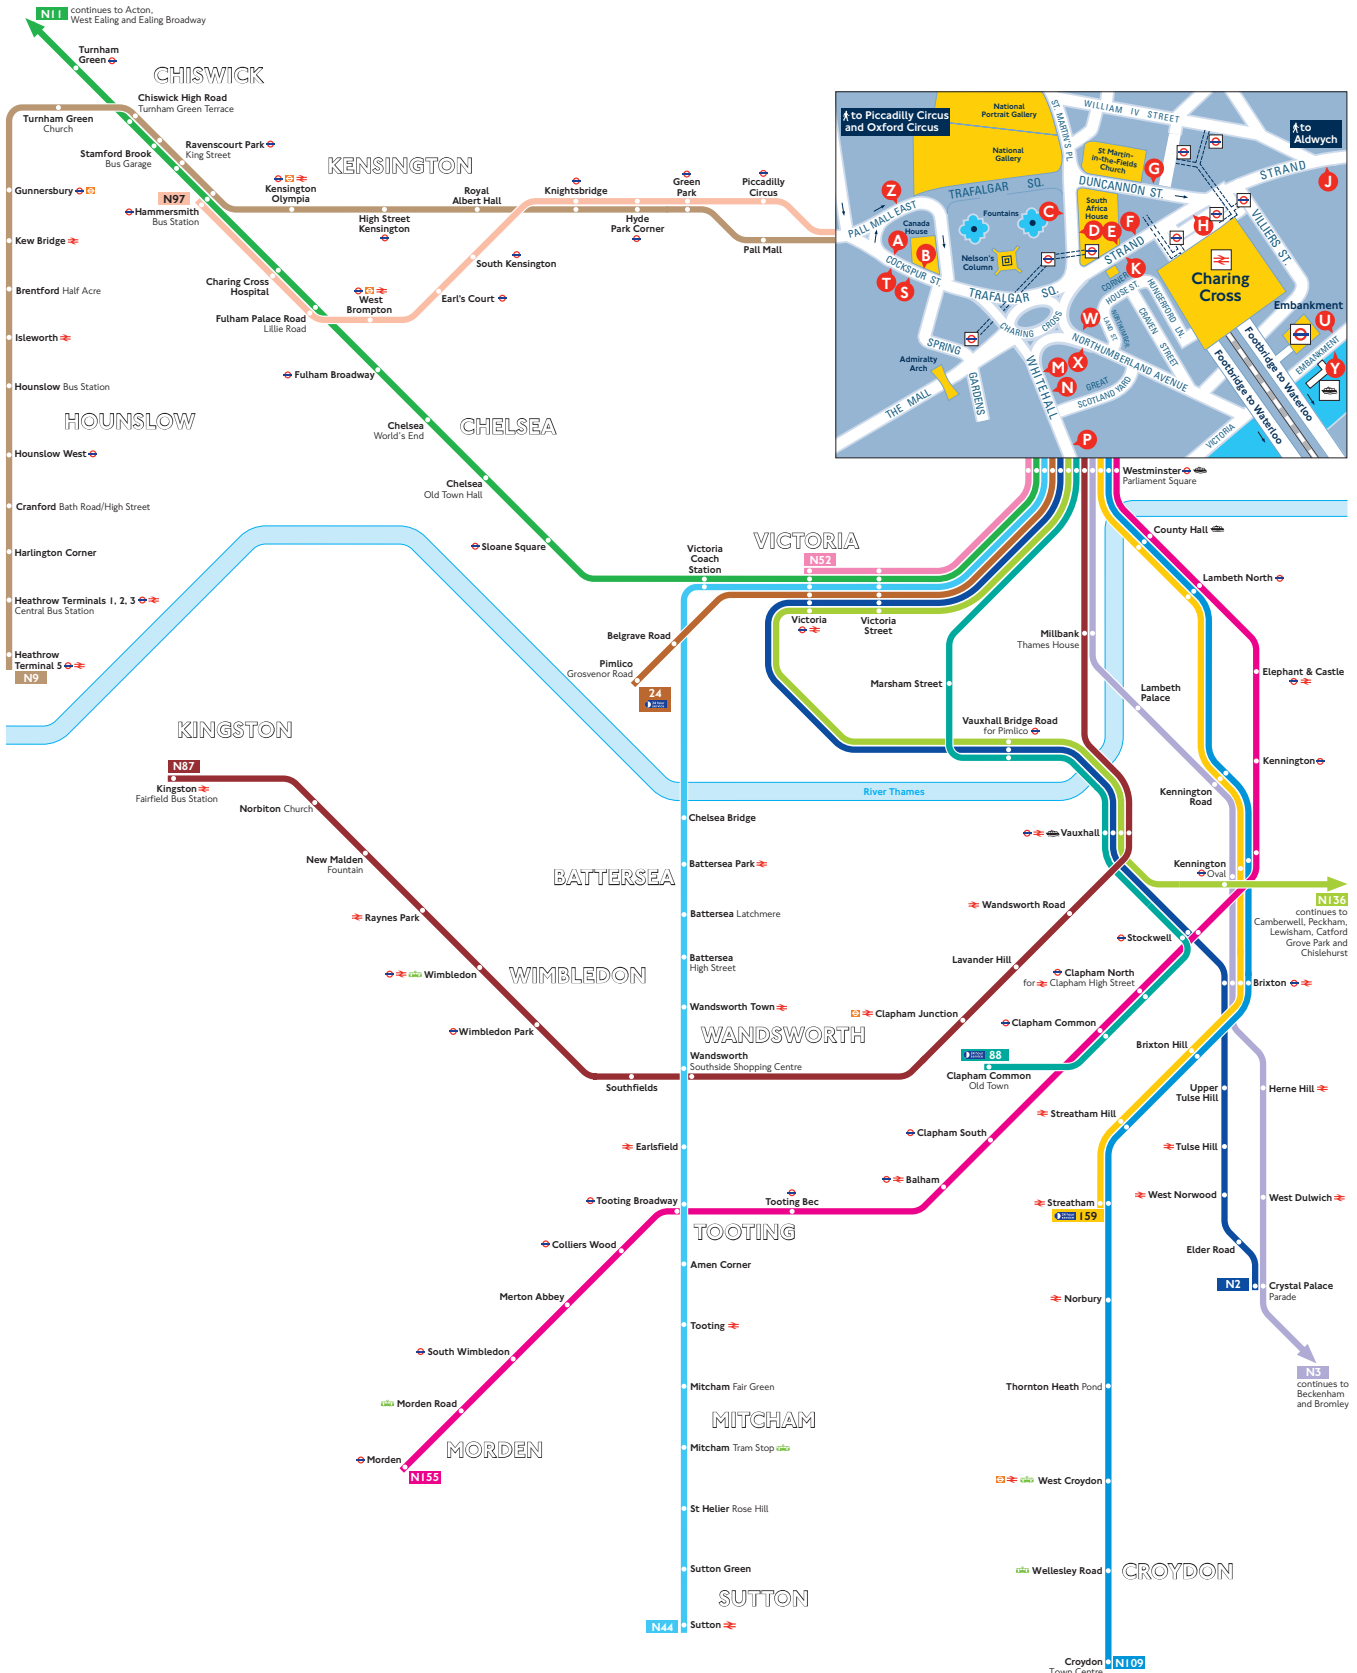

# Night buses from Trafalgar Square to south west London

## Route finder

Night buses including 24-hour services

Bus route	Towards	Bus stops
24	Pimlico	D N
88	Clapham Common	A N
159	Streatham	A M P
N2	Crystal Palace	N
N3	Bromley	A M P
N9	Heathrow Terminal 5	H T S
N11	Ealing Broadway	J K N
N44	Sutton	J K N
N52	Victoria	A N
N87	Kingston	J K N
N97	Hammersmith	S X
N109	Croydon	A M P
N156	Chislehurst	A N
N155	Morden	J K P

- Connections with London Underground
- Connections with London Overground
- Connections with National Rail
- Connections with Tramlink
- Connections with river boats