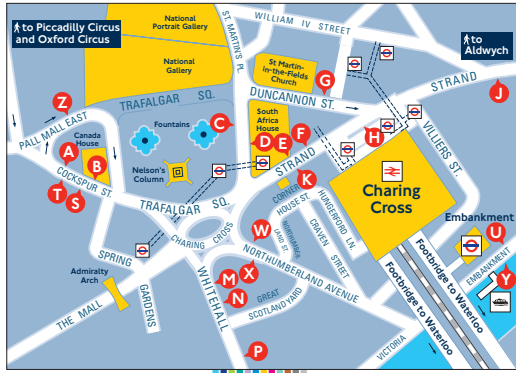

Night buses from Trafalgar Square to south east London

Route finder

Night buses including 24-hour services

Bus route	Towards	Bus stops
12	Dulwich	A P
53	Plumstead	P
88	Clapham Common	A N
139	Waterloo	G O
159	Streatham	A P
176	Penge	G
453	Deptford	A P
N2	Crystal Palace	N
N3	Bromley	A N P
N21	Bexleyheath	G
N44	Sutton	A B N
N47	St. Mary Cray	G
N89	Erith	G
N109	Croydon	A N P
N136	Chislehurst	A N
N155	Morden	A B P
N343	New Cross Gate	G
N381	Peckham	G

- Connections with London Underground
- Connections with London Overground
- Connections with National Rail
- Connections with Docklands Light Railway
- Connections with Tramlink