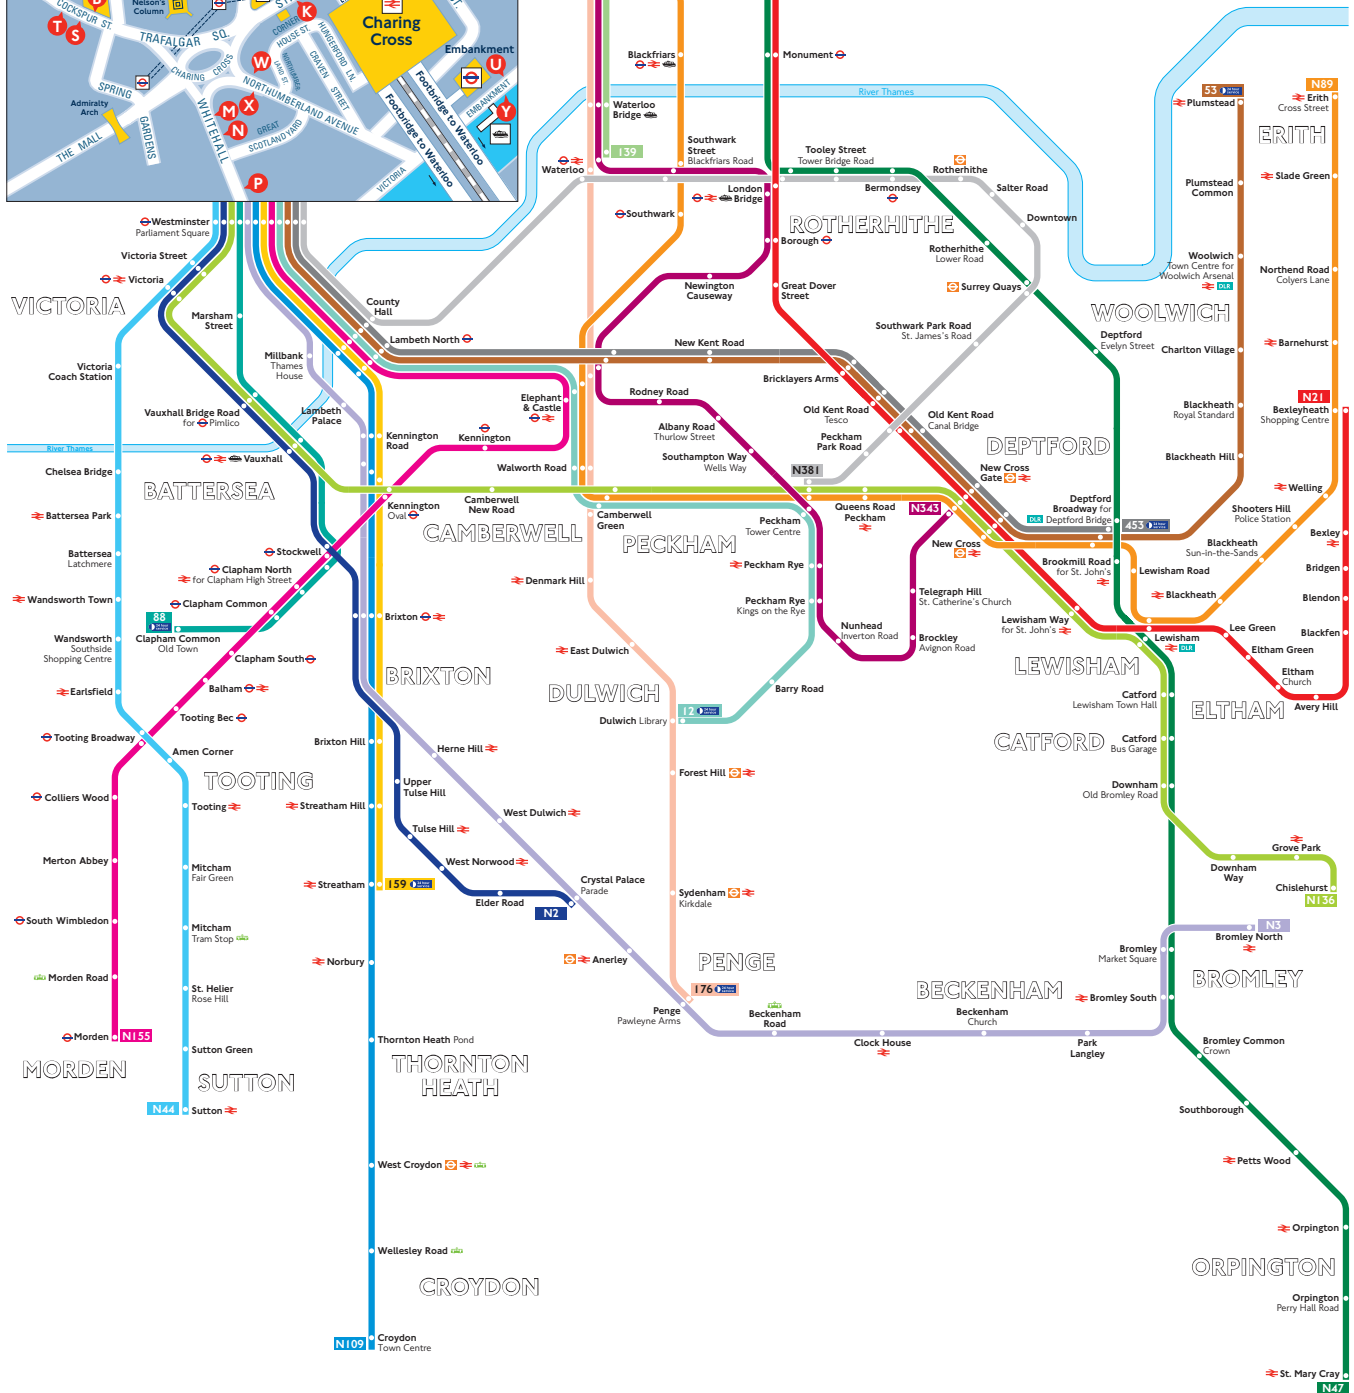

Night buses from Trafalgar Square to south east London

Route finder

Night buses including 24-hour services

Bus route	Towards	Bus stops
12	Dulwich	A P
53	Plumstead	P
88	Clapham Common	A N
139	Waterloo	G O
159	Streatham	A P
176	Penge	G
453	Deptford	A P
N2	Crystal Palace	N
N3	Bromley	A N P
N21	Bexleyheath	G
N44	Sutton	A B N
N47	St. Mary Cray	G
N89	Erith	G
N109	Croydon	A N P
N136	Chislehurst	A N
N155	Morden	A B P
N343	New Cross Gate	G
N381	Peckham	G

- Connections with London Underground
- Connections with London Overground
- Connections with National Rail
- Connections with Docklands Light Railway
- Connections with Tramlink