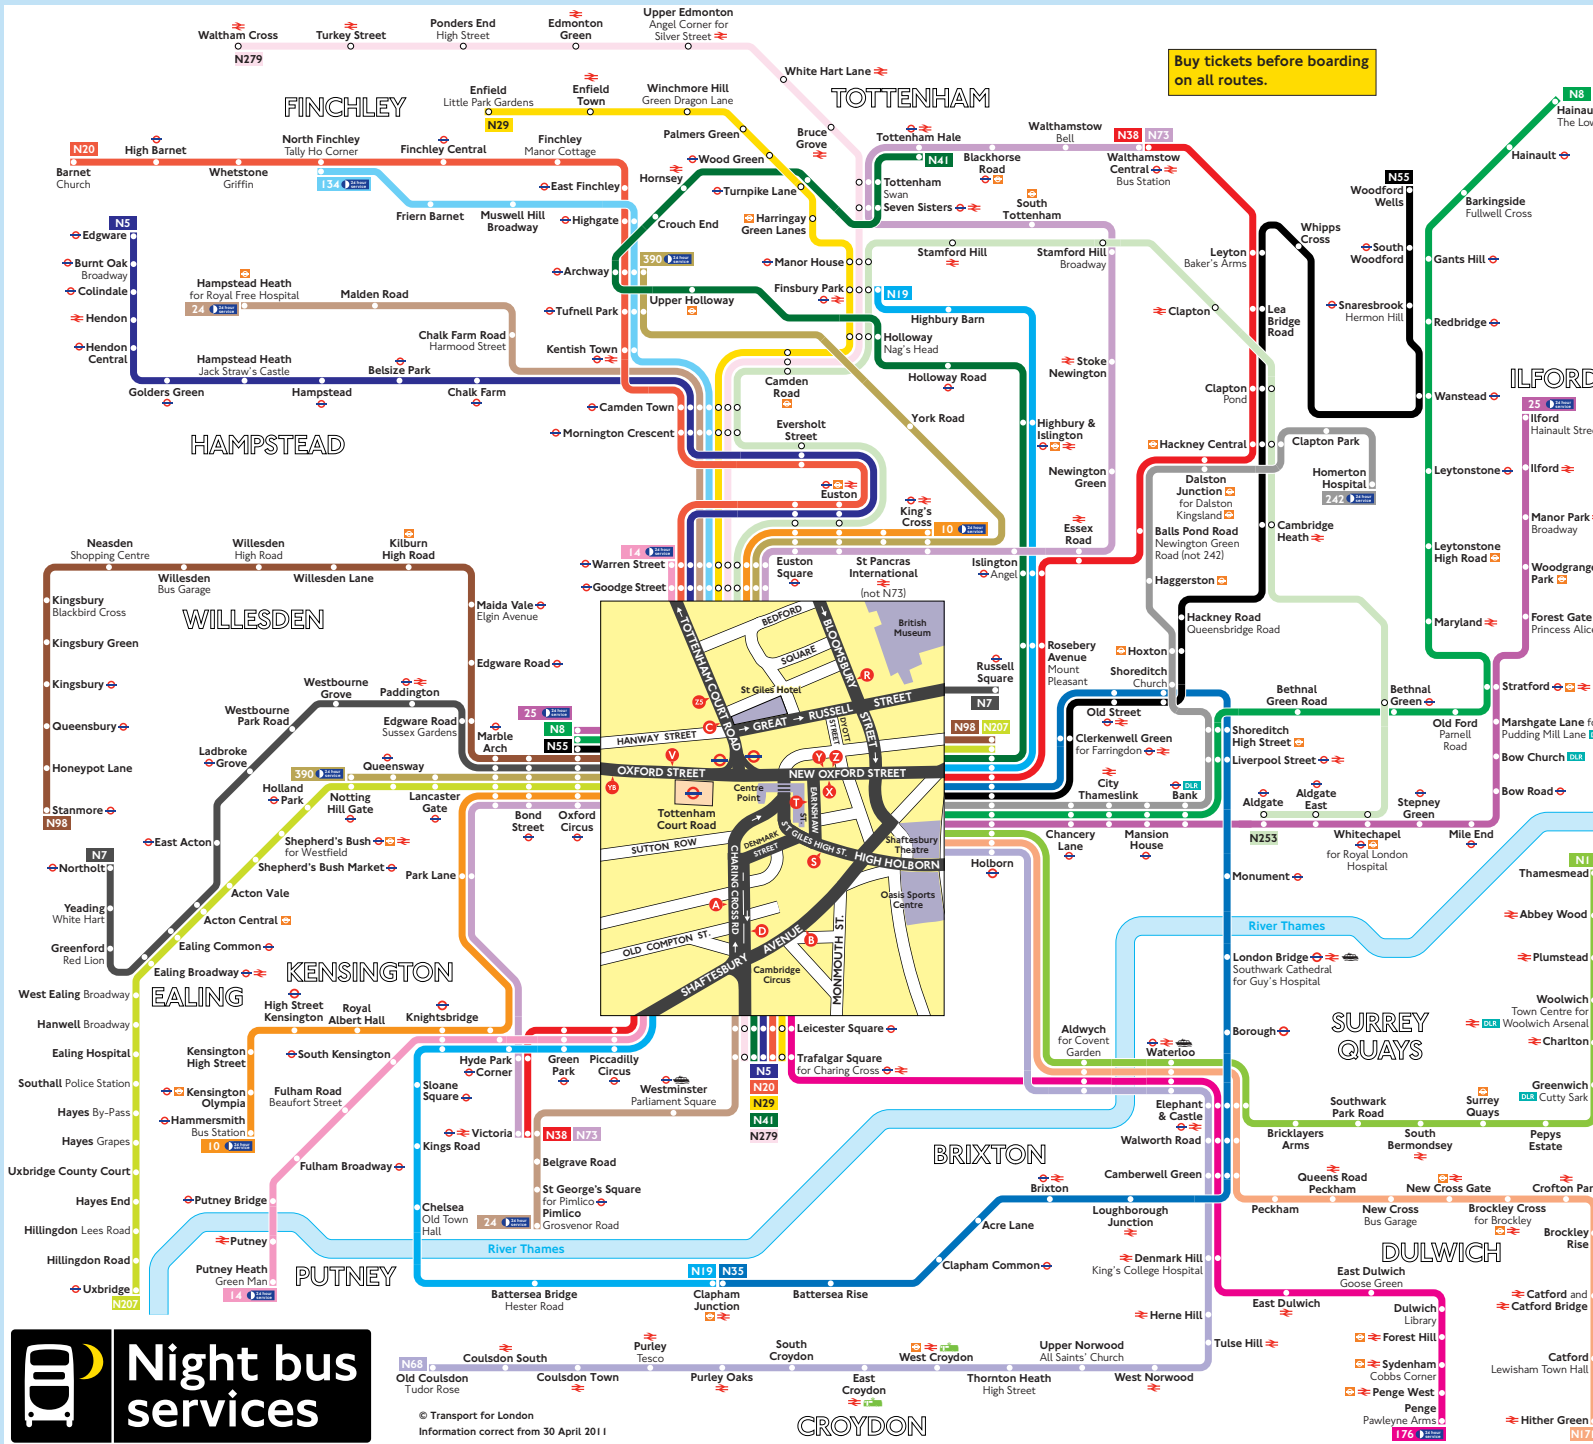

Night buses from Tottenham Court Road

Key

- Connections with London Underground
 - Connections with London Overground
 - Connections with National Rail
 - DLR Connections with Docklands Light Railway
 - Connections with Tramlink
 - Connections with river boats
- Red discs show the bus stop you need for your chosen bus service. The disc appears on the top of the bus stop in the street (see map of town centre in centre of diagram).

Route finder

Day buses including 24-hour services

Bus route	Towards	Bus stops
10	Hammersmith King's Cross	R V
14	Putney Heath Warren Street	B R A C
24	Hampstead Heath Pimlico	A C D R S
25	Ilford	Z
134	Oxford Circus	X V
176	North Finchley	C
242	Penge	D S
390	Homerton Hospital Archway	Z V
N1	Notting Hill Gate	X V V
N5	Thamesmead	T Z
N7	Edgware Trafalgar Square Northolt	A C B R X R
N8	Russell Square Hainault	V Z
N19	Oxford Circus	X R
N20	Clapham Junction	B
N29	Finsbury Park	A V
N35	Clapham Junction	V
N38	Victoria	B
N41	Walthamstow Tottenham Hale Trafalgar Square	A V B
N55	Oxford Circus Woodford Wells	X R Y
N68	Old Coulsdon	Z
N73	Victoria Walthamstow	R X V V
N98	Holborn Stanmore	Z X V
N171	Hither Green	T Z
N207	Holborn	Z
N253	Uxbridge	X R
N279	Aldgate Trafalgar Square Waltham Cross	C D R S A C

Day buses

For day bus information, please see separate poster.

© Transport for London
Information correct from 30 April 2011