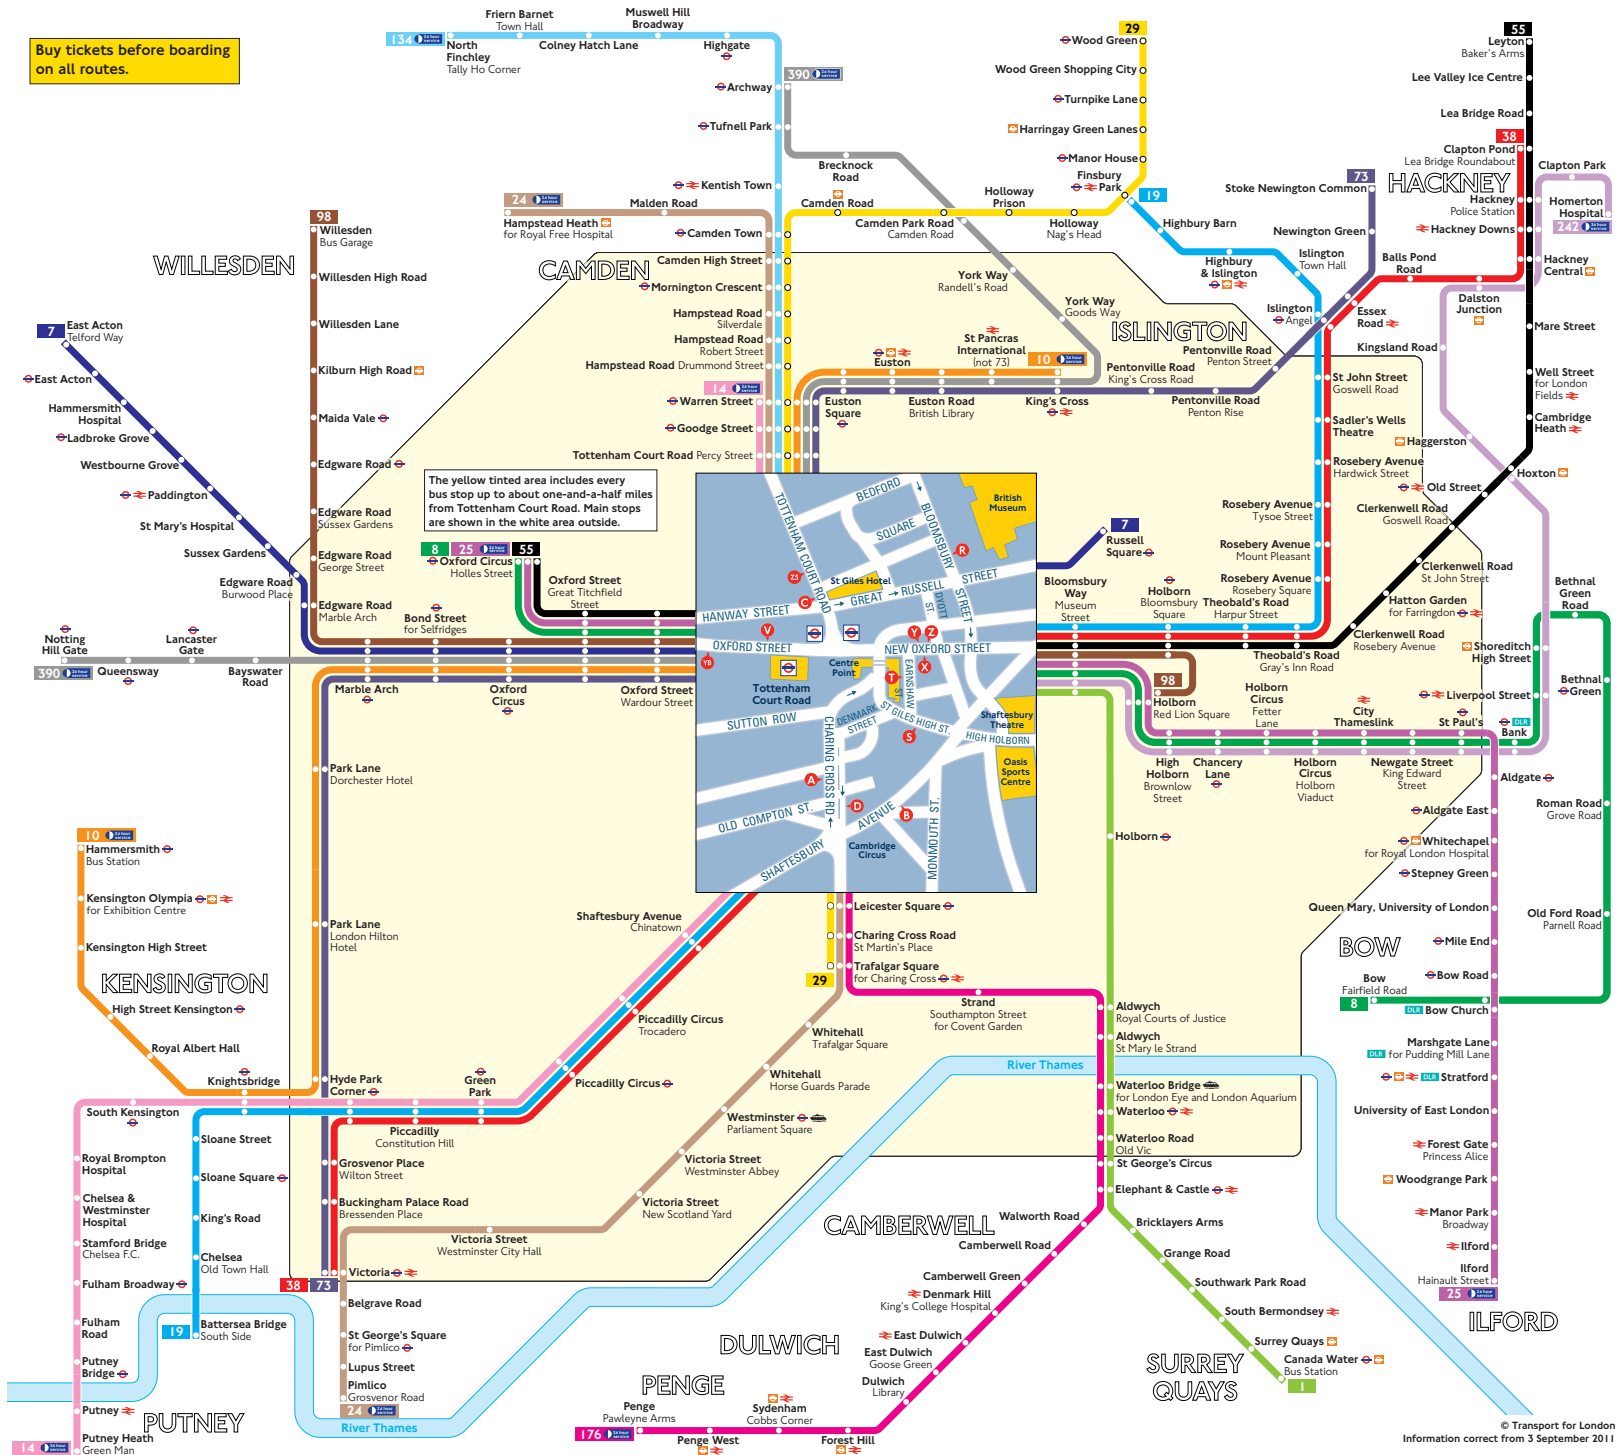

Buses from Tottenham Court Road

Buy tickets before boarding on all routes.

Key

- Connections with London Underground
- Connections with London Overground
- Connections with National Rail
- Connections with Docklands Light Railway
- Connections with river boats

A Red discs show the bus stop you need for your chosen bus service. The disc **A** appears on the top of the bus stop in the street (see map of town centre in centre of diagram).

Route finder

Day buses including 24-hour services

Bus route	Towards	Bus stops
1	Canada Water	T Z
7	East Acton	X Y
	Russell Square	U V
8	Bow	Z
	Oxford Circus	X Y
10	Hammersmith	R X Y
	King's Cross	V
14	Putney Heath	B R
	Warren Street	A C
19	Battersea Bridge	B
	Finsbury Park	A Y
24	Hampstead Heath	A C
	Pimlico	D R S
25	Ilford	Z
	Oxford Circus	X Y
29	Trafalgar Square	D R S
	Wood Green	A C
38	Clapton	A Y
	Victoria	B
55	Leyton	Y
	Oxford Circus	X Y
73	Stoke Newington	V
	Victoria	R X Y
98	Holborn	Z
	Willesden	X Y
134	North Finchley	C
176	Penge	D S
242	Homerton Hospital	Z
390	Archway	V
	Notting Hill Gate	R X Y

Night buses

For night bus information, please see separate poster.