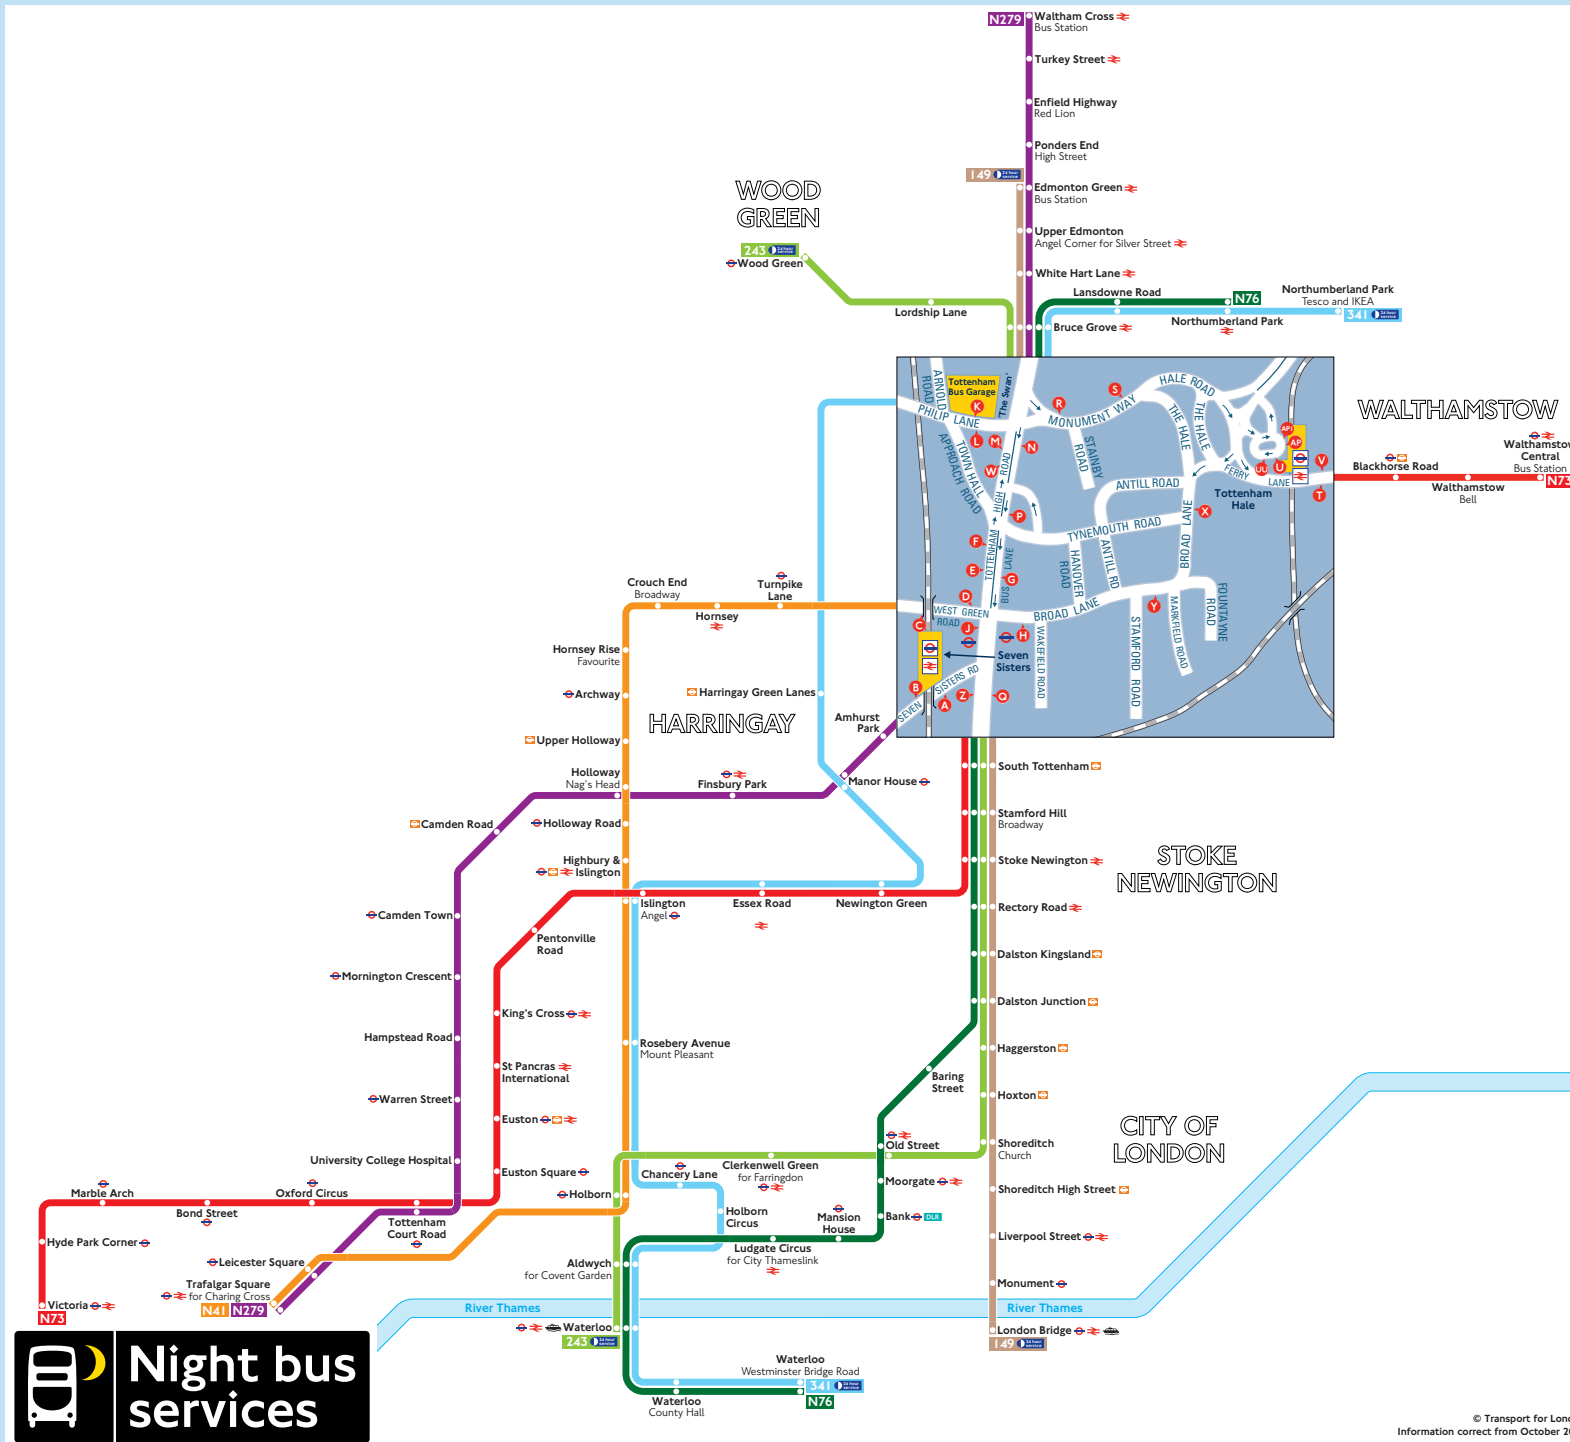

Night buses from Tottenham and Seven Sisters

Key

- Connections with London Underground
- Connections with London Overground
- Connections with National Rail
- DLR Connections with Docklands Light Railway
- Connections with river boats

Red discs show the bus stop you need for your chosen bus service. The disc appears on the top of the bus stop in the street (see map of town centre in centre of diagram).

Route finder

Night buses including 24-hour services

Bus route	Towards	Bus stops
149	Edmonton Green	EUMZ
	London Bridge	GNPO
243	Waterloo	GNPO
	Wood Green	FJWZ
341	Northumberland Park	M
	Waterloo	LNP
N41	Trafalgar Square	CUXY
N73	Victoria	HOTXY
	Walthamstow	FJRSUVWZ
N76	Northumberland Park	EJMZ
	Waterloo	GNPO
N279	Trafalgar Square	AGNP
	Waltham Cross	BEJM

Day buses

For day bus information, please see separate poster.