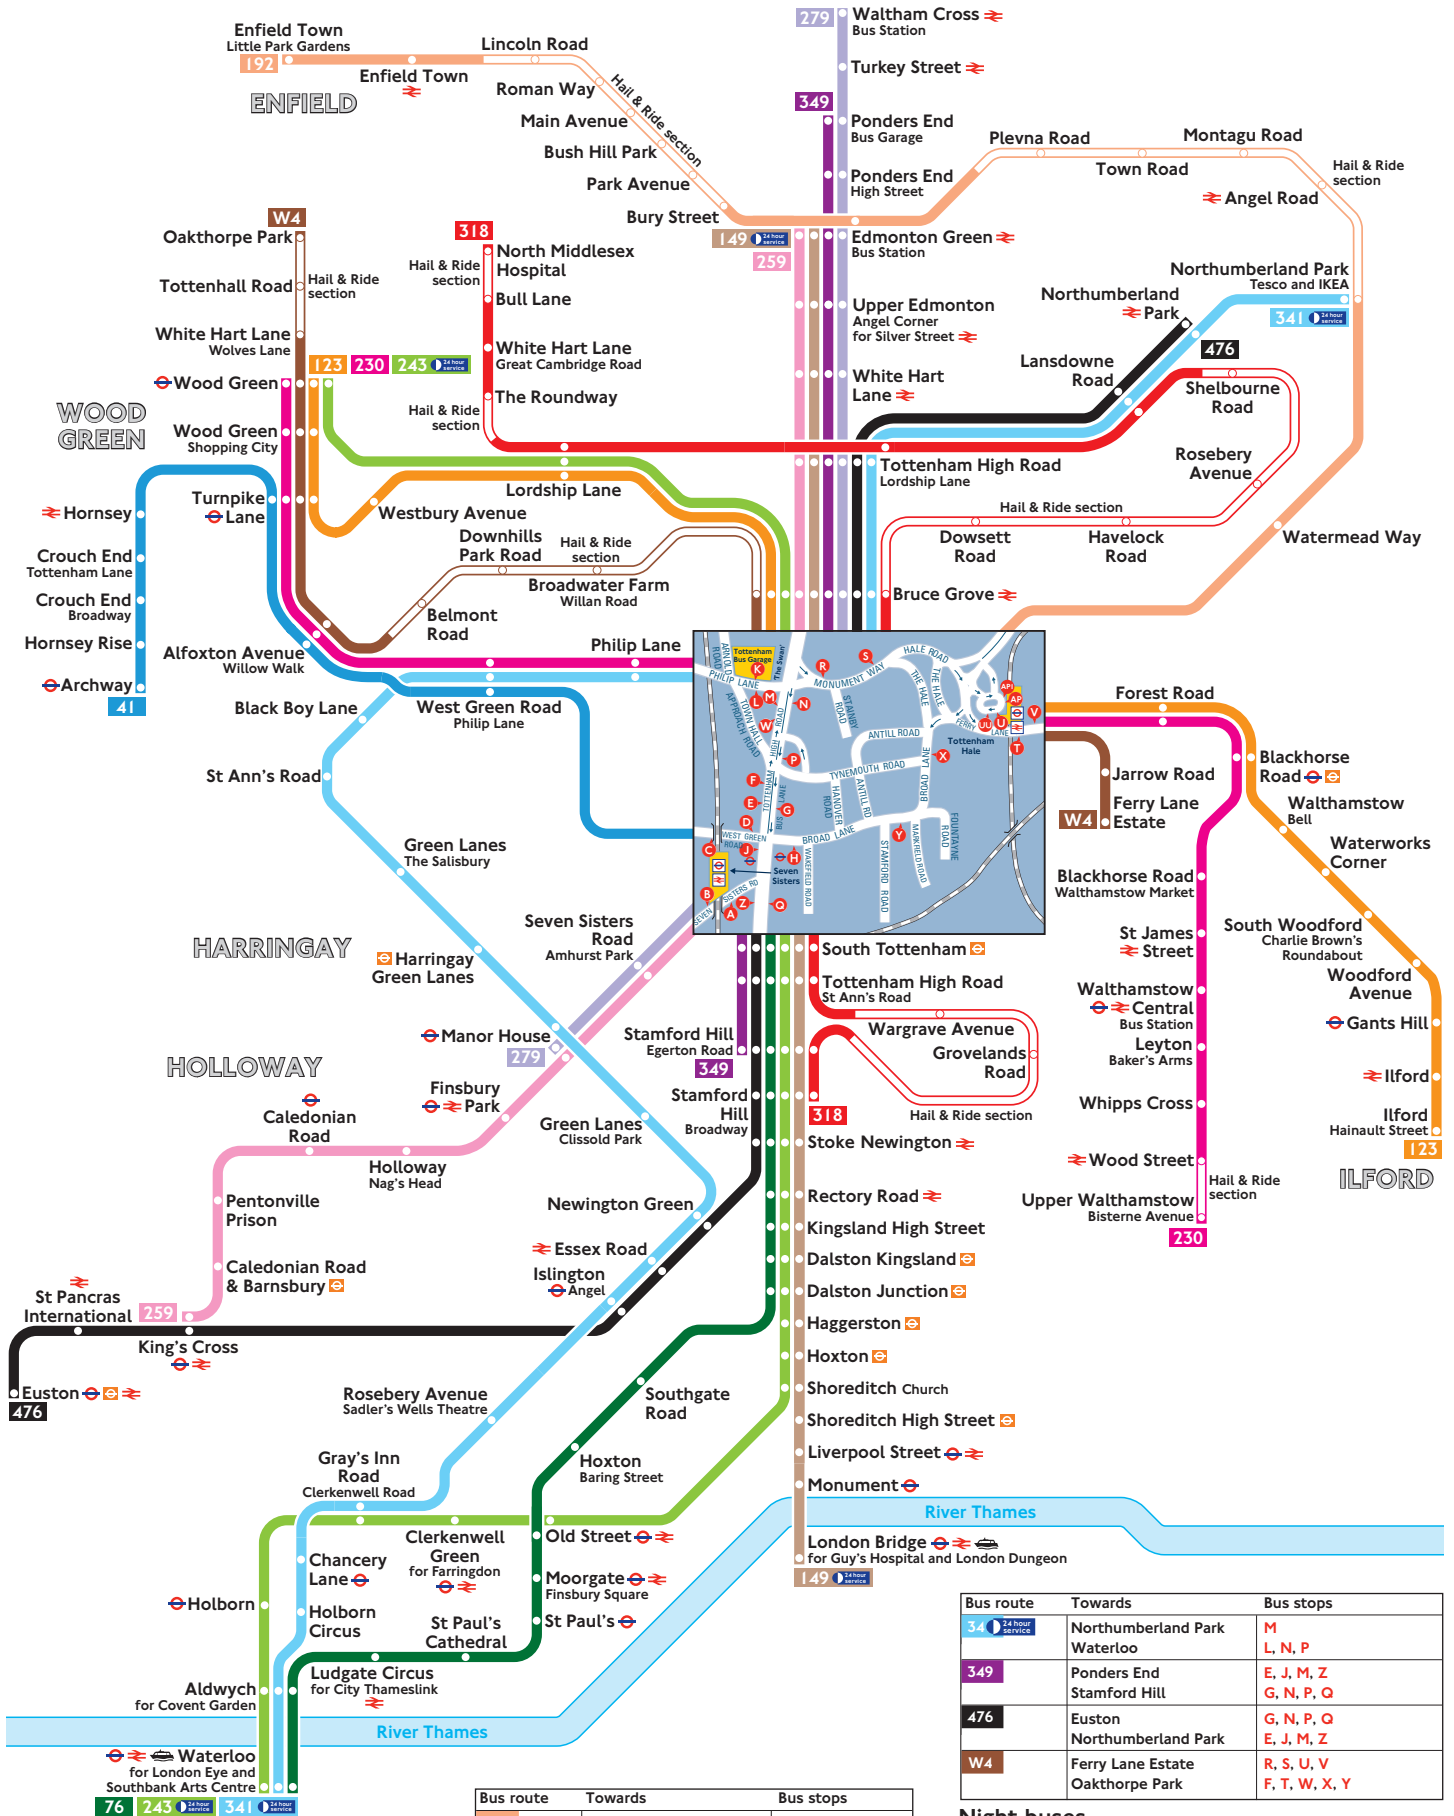

Buses from Tottenham and Seven Sisters

Route finder Day buses including 24-hour services

Bus route	Towards	Bus stops
41	Archway	C, U, X, Y
76	Waterloo	G, Q
123	Ilford Wood Green	R, S, U, V F, T, W, X, Y
149	Edmonton Green London Bridge	E, J, M, Z G, N, P, Q

Bus route	Towards	Bus stops
192	Enfield Town	UU
230	Upper Walthamstow Wood Green	K, R, S, U, V F, L, T, W, X, Y
243	Waterloo Wood Green	G, N, P, Q F, J, W, Z
259	Edmonton Green King's Cross	B, E, J, M A, G, N, P
279	Manor House Waltham Cross	A, G, N, P B, E, J, M
318	North Middlesex Hospital Stamford Hill	E, J, M, Z G, N, P, Q

Bus route	Towards	Bus stops
34	Northumberland Park Waterloo	M L, N, P
349	Ponders End Stamford Hill	E, J, M, Z G, N, P, Q
476	Euston Northumberland Park	G, N, P, Q E, J, M, Z
W4	Ferry Lane Estate Oakthorpe Park	R, S, U, V F, T, W, X, Y

Night buses

Bus route	Towards	Bus stops
N41	Trafalgar Square	C, U, X, Y
N73	Victoria Walthamstow	H, Q, T, X, Y F, J, R, S, U, V, W, Z
N76	Northumberland Park Waterloo	E, J, M, Z G, N, P, Q
N279	Trafalgar Square Waltham Cross	A, G, N, P B, E, J, M