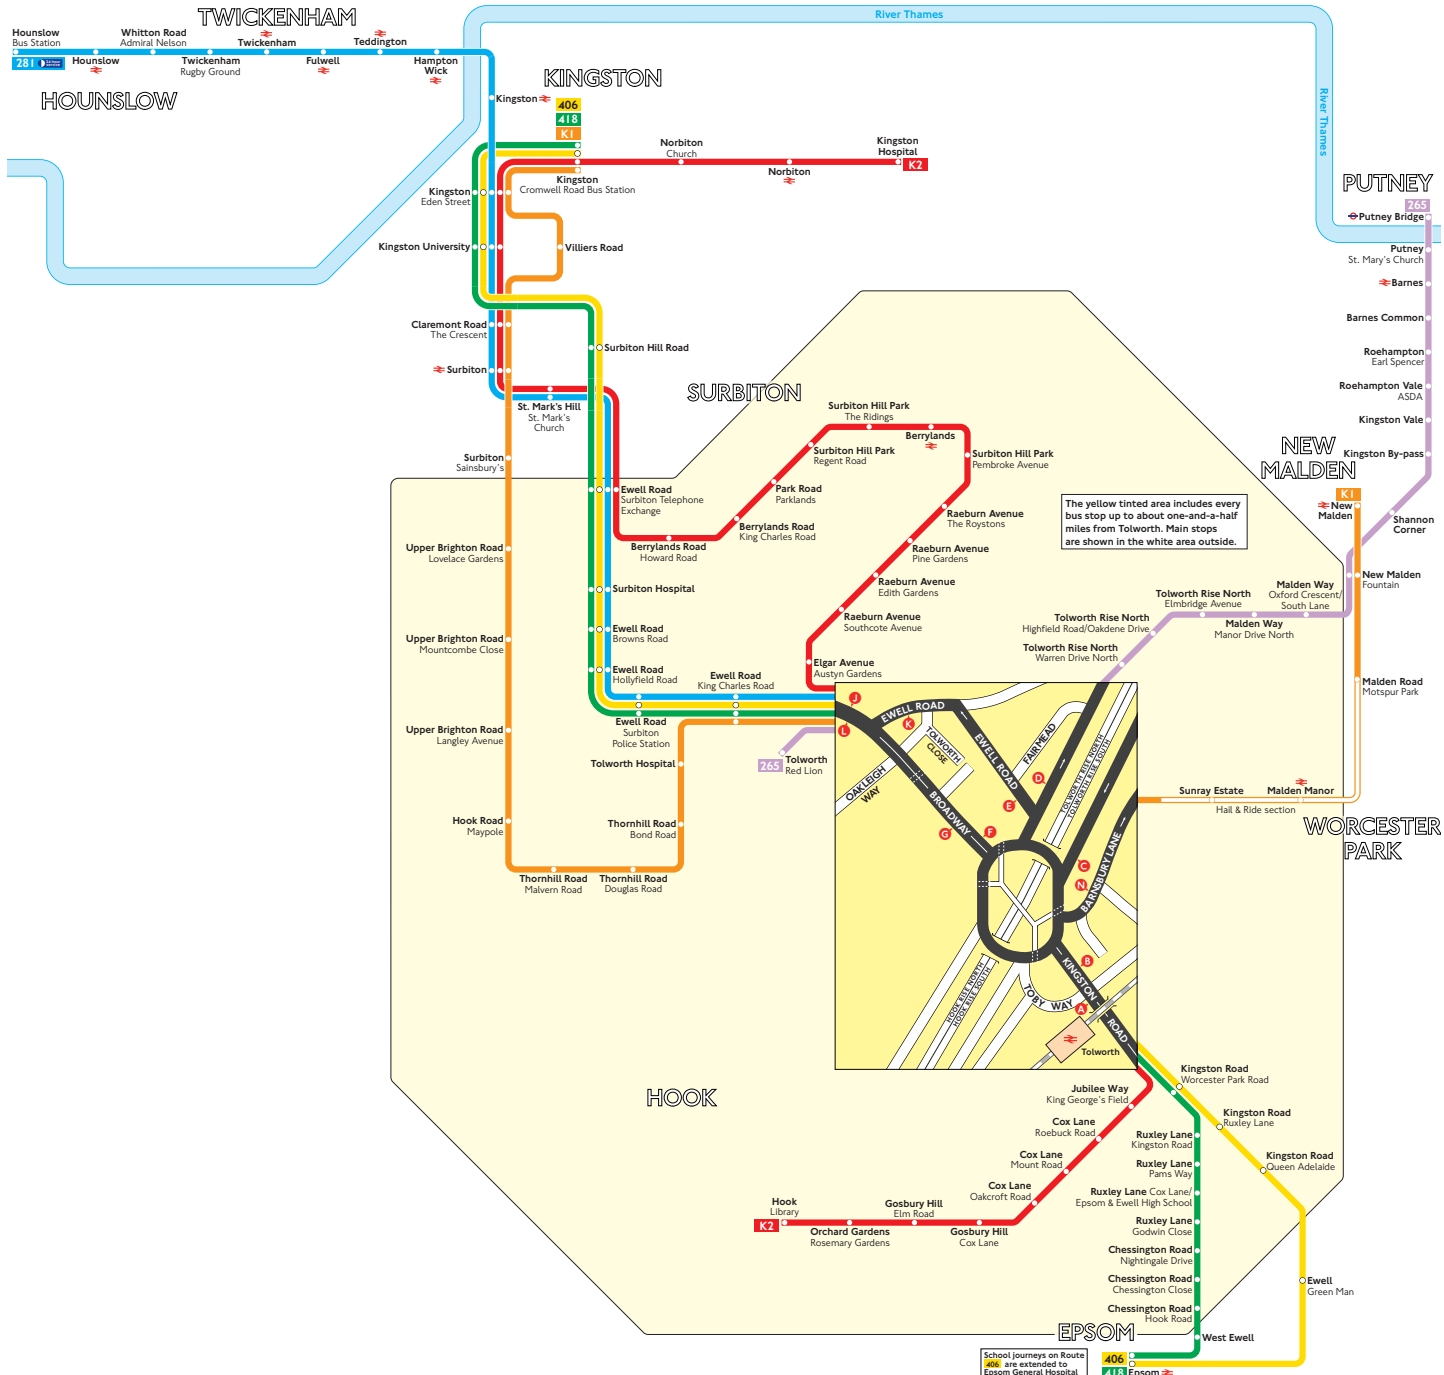

Buses from Tolworth

Key

- Connections with Underground
- Connections with National Rail
- School journeys only

Red discs show the bus stop you need for your chosen bus service. The disc **A** appears on the top of the bus stop in the street (see map of town centre in centre of diagram).

Route finder

Day buses including 24-hour routes

Bus route	Towards	Bus stops
265	Putney	D F J
	Tolworth Red Lion	C G L
281	Hounslow	E K L
	Epsom	B F J
406	Kingston	A G L
	Kingston	A G L
418	Epsom	B F J
	Kingston	A G L
K1	Kingston	C G L
	New Malden	F N J
K2	Hook	B F J
	Kingston	A G L

406 Epsom