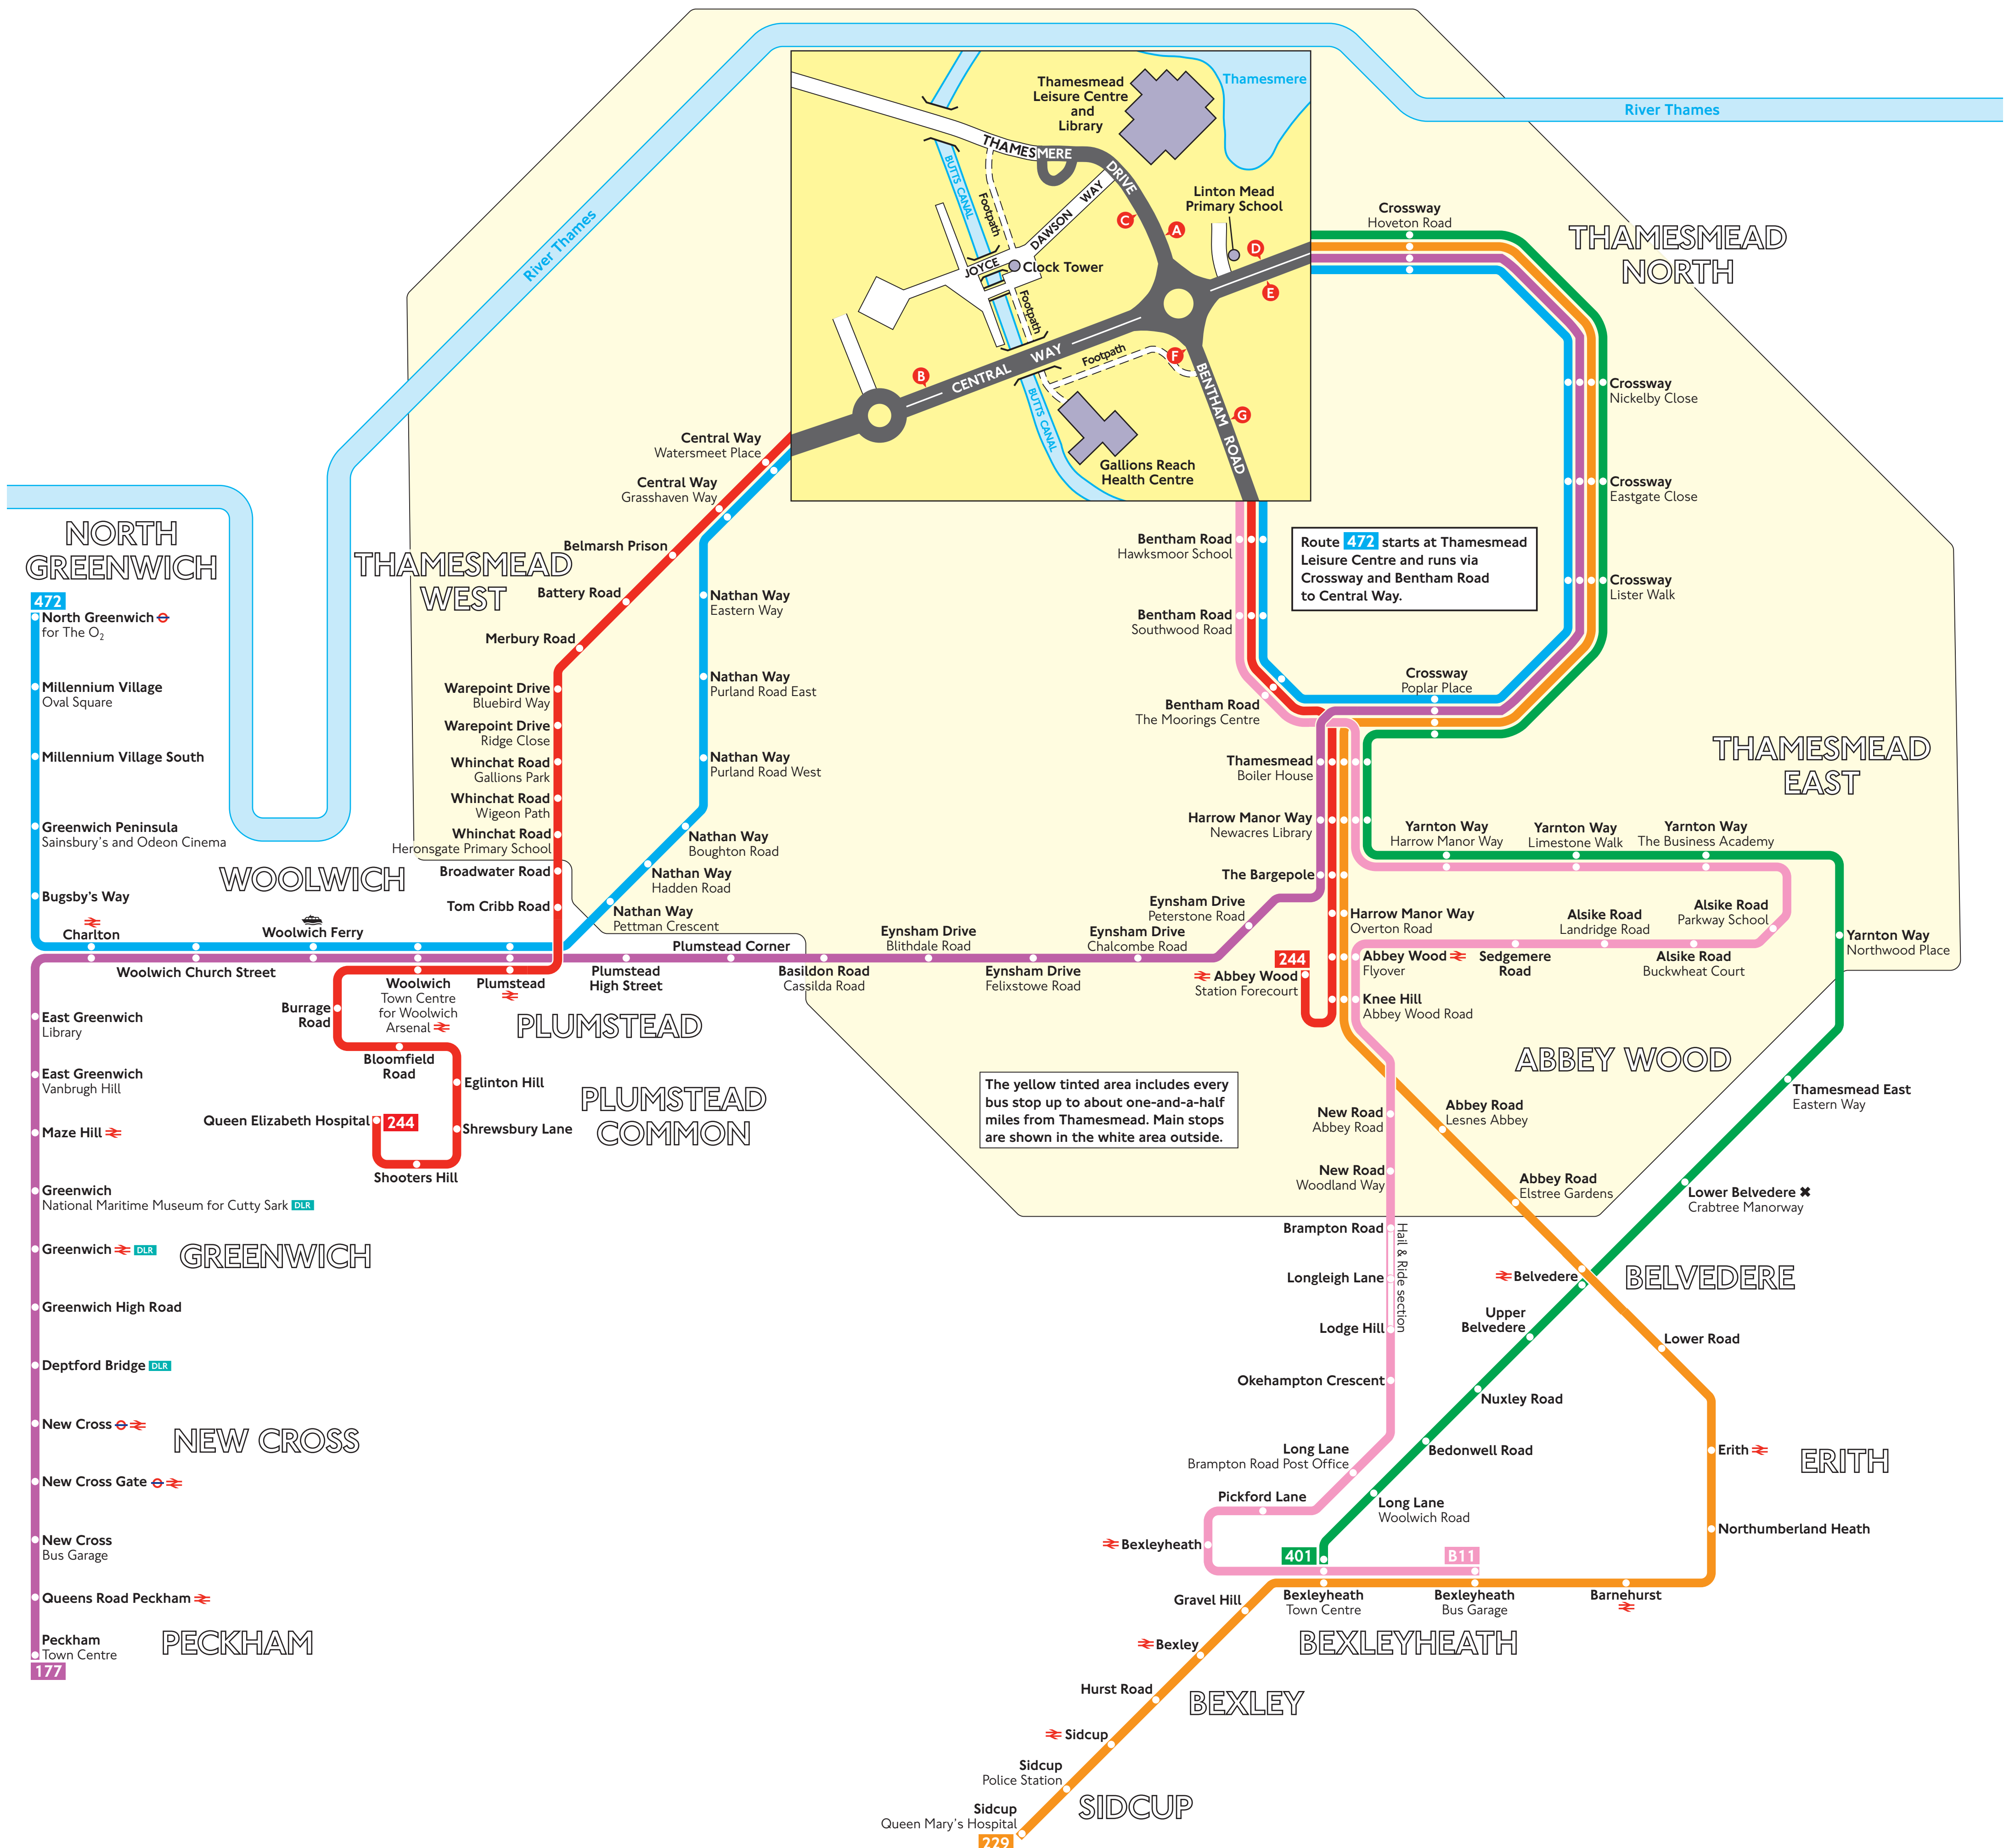

Buses from Thamesmead

© Copyright Transport for London
Information correct from 29 September 2007

- Key**
- 177 Day buses in black
 - N1 Night buses in blue
 - Connections with Underground
 - Connections with National Rail
 - DLR Connections with Docklands Light Railway
 - Connections with river boats
 - * Mondays to Fridays except evenings
 - ★ Route 472 runs from Thamesmead Leisure Centre via Crossway and Benthams Road to Central Way.
 - ▲ Route N1 runs to Tottenham Court Road via Crossway and Thamesmead Boiler House. Service also runs to Thamesmead Boiler House only, via Benthams Road.

Red discs show the bus stop you need for your chosen bus service. The disc appears on the top of the bus stop in the street (see map of town centre in centre of diagram).

Route finder

Day buses including 24-hour routes

Bus route	Towards	Bus stops
177	Peckham	A D
229	Sidcup	A D
244	Abbey Wood	B G
	Queen Elizabeth Hospital	A F
401	Bexleyheath	A D
472	North Greenwich ★	A D F
	Thamesmead via Crossway ★	B G
B11	Bexleyheath	B G

Destination	Bus routes	Bus stops
Plumstead	177	A D
	244	A F
	472, N1	A D F
Plumstead Corner	177	A D
	N1	A D F
Plumstead High Street	177	A D
	N1	A D F
Q		
Queen Elizabeth Hospital	244	A F
Queen Mary's Hospital	229	A D
Queens Road Peckham	177	A D
S		
St. George's Circus	N1	A D F
Sedgemere Road	B11	B G
Sidcup	229	A D
Sidcup Queen Mary's Hospital	229	A D
Shooters Hill	244	A F
Shrewsbury Lane	244	A F
Southwark Park Road	N1	A D F
Surrey Quays	N1	A D F
T		
Thamesmead Boiler House	177, 229, 401	A D
	244, B11	B G
	N1▲ (anti clockwise)	A E G
	N1▲ (clockwise)	A D F
Thamesmead East Eastern Way	401	A D
Tottenham Court Road	N1	A D F
U		
Upper Belvedere	401	A D
W		
Warepoint Drive	244	A F
Waterloo	N1	A D F
Waterloo Bridge	N1	A D F
Whinchat Road	244	A F
Woolwich Ferry	177	A D
	472, N1	A D F
Woolwich Town Centre for Woolwich Arsenal	244	A F
	472, N1	A D F
Woolwich Church Street	177	A D
	472, N1	A D F
Y		
Yarnton Way	401	A D
	B11	B G