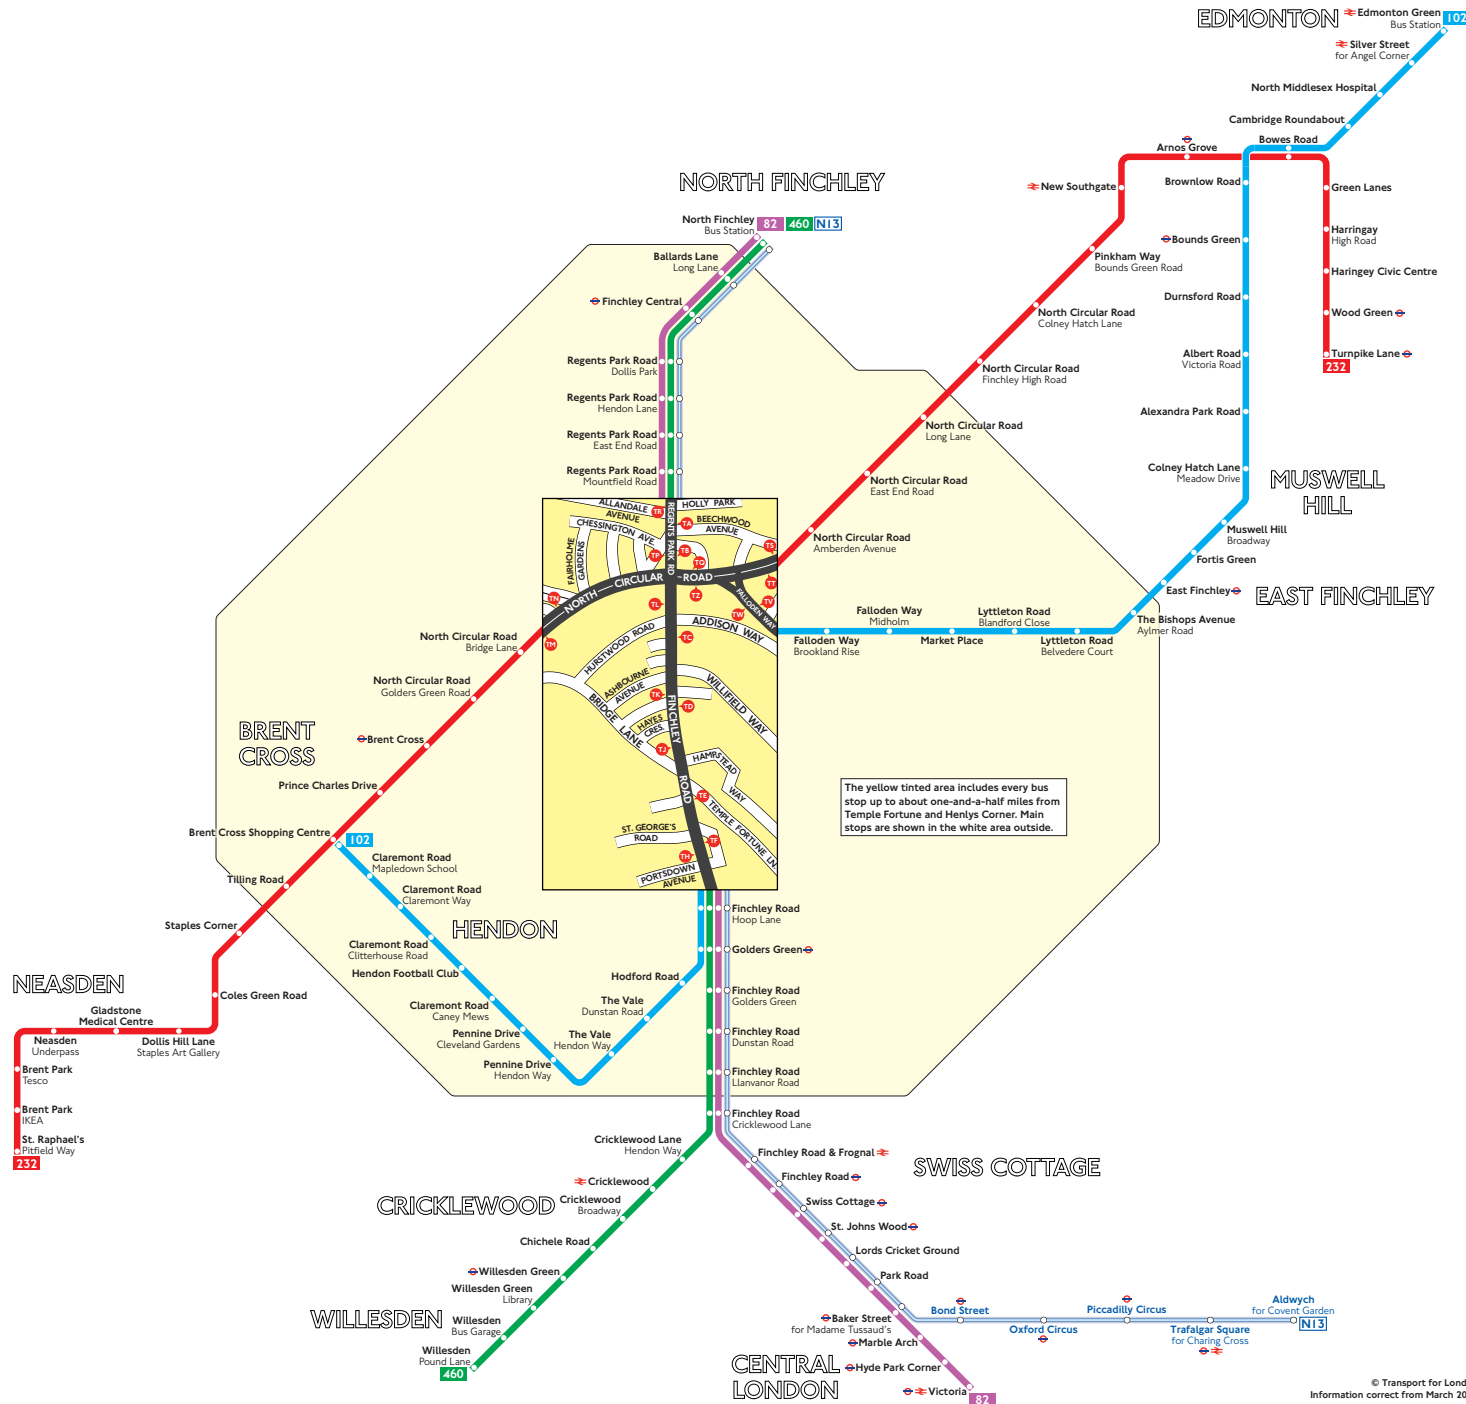

Buses from Temple Fortune and Henlys Corner

Key

- 82 Day buses in black
- N13 Night buses in blue
- Connections with Underground
- Connections with National Rail

A

Red discs show the bus stop you need for your chosen bus service. The disc **A** appears on the top of the bus stop in the street (see map of town centre in centre of diagram).

Route finder

Day buses

Bus route	Towards	Bus stops
82	North Finchley	TR TP TK TL TP TR
	Victoria	TA TB TC TD TE TF
102	Brent Cross Shopping Centre	TC TD TE TF TW TZ
	Edmonton Green	TR TP TK TL TP TR
232	St. Raphael's	TR TP TZ
	Turnpike Lane	TR TC TS
460	North Finchley	TR TP TK TL TP TR
	Willesden	TA TB TC TD TE TF

Night buses

Bus route	Towards	Bus stops
N13	Aldwych	TA TB TC TD TE TF
	North Finchley	TR TP TK TL TP TR