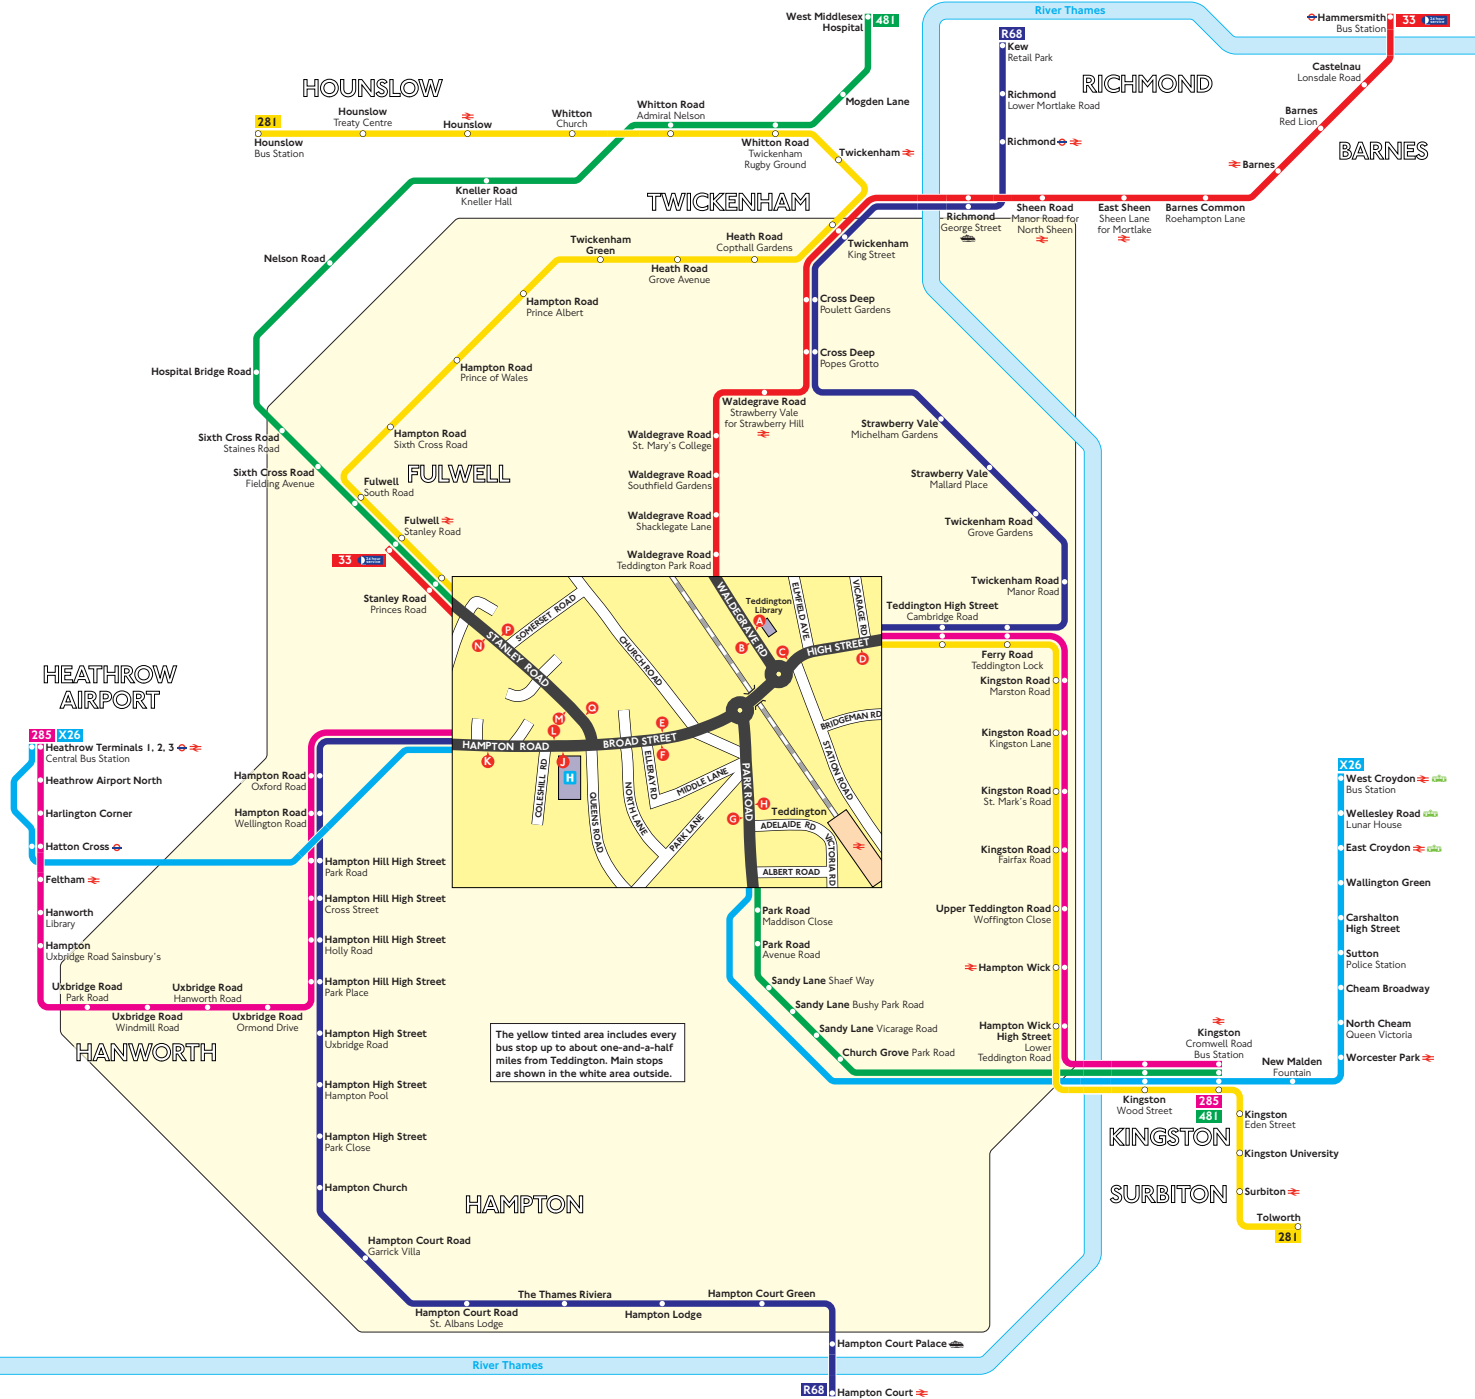

Buses from Teddington

Key

- Connections with Underground
- Connections with National Rail
- Connections with river boats
- Connections with Tramlink

Red discs show the bus stop you need for your chosen bus service. The disc **A** appears on the top of the bus stop in the street (see map of town centre in centre of diagram).

Route finder

Day buses including 24-hour routes

Bus route	Towards	Bus stops
33	Fulwell	A F M N
	Hammersmith	B E P Q
281	Hounslow	D F M N
	Tolworth	C E P Q
285	Heathrow Terminals 1, 2, 3	D F J K
	Kingston	C E L
481	Kingston	E H P Q
	West Middlesex Hospital	F G M N
R68	Hampton Court	D F J K
	Kew	C E L
X26	Heathrow Terminals 1, 2, 3	F
	West Croydon	E